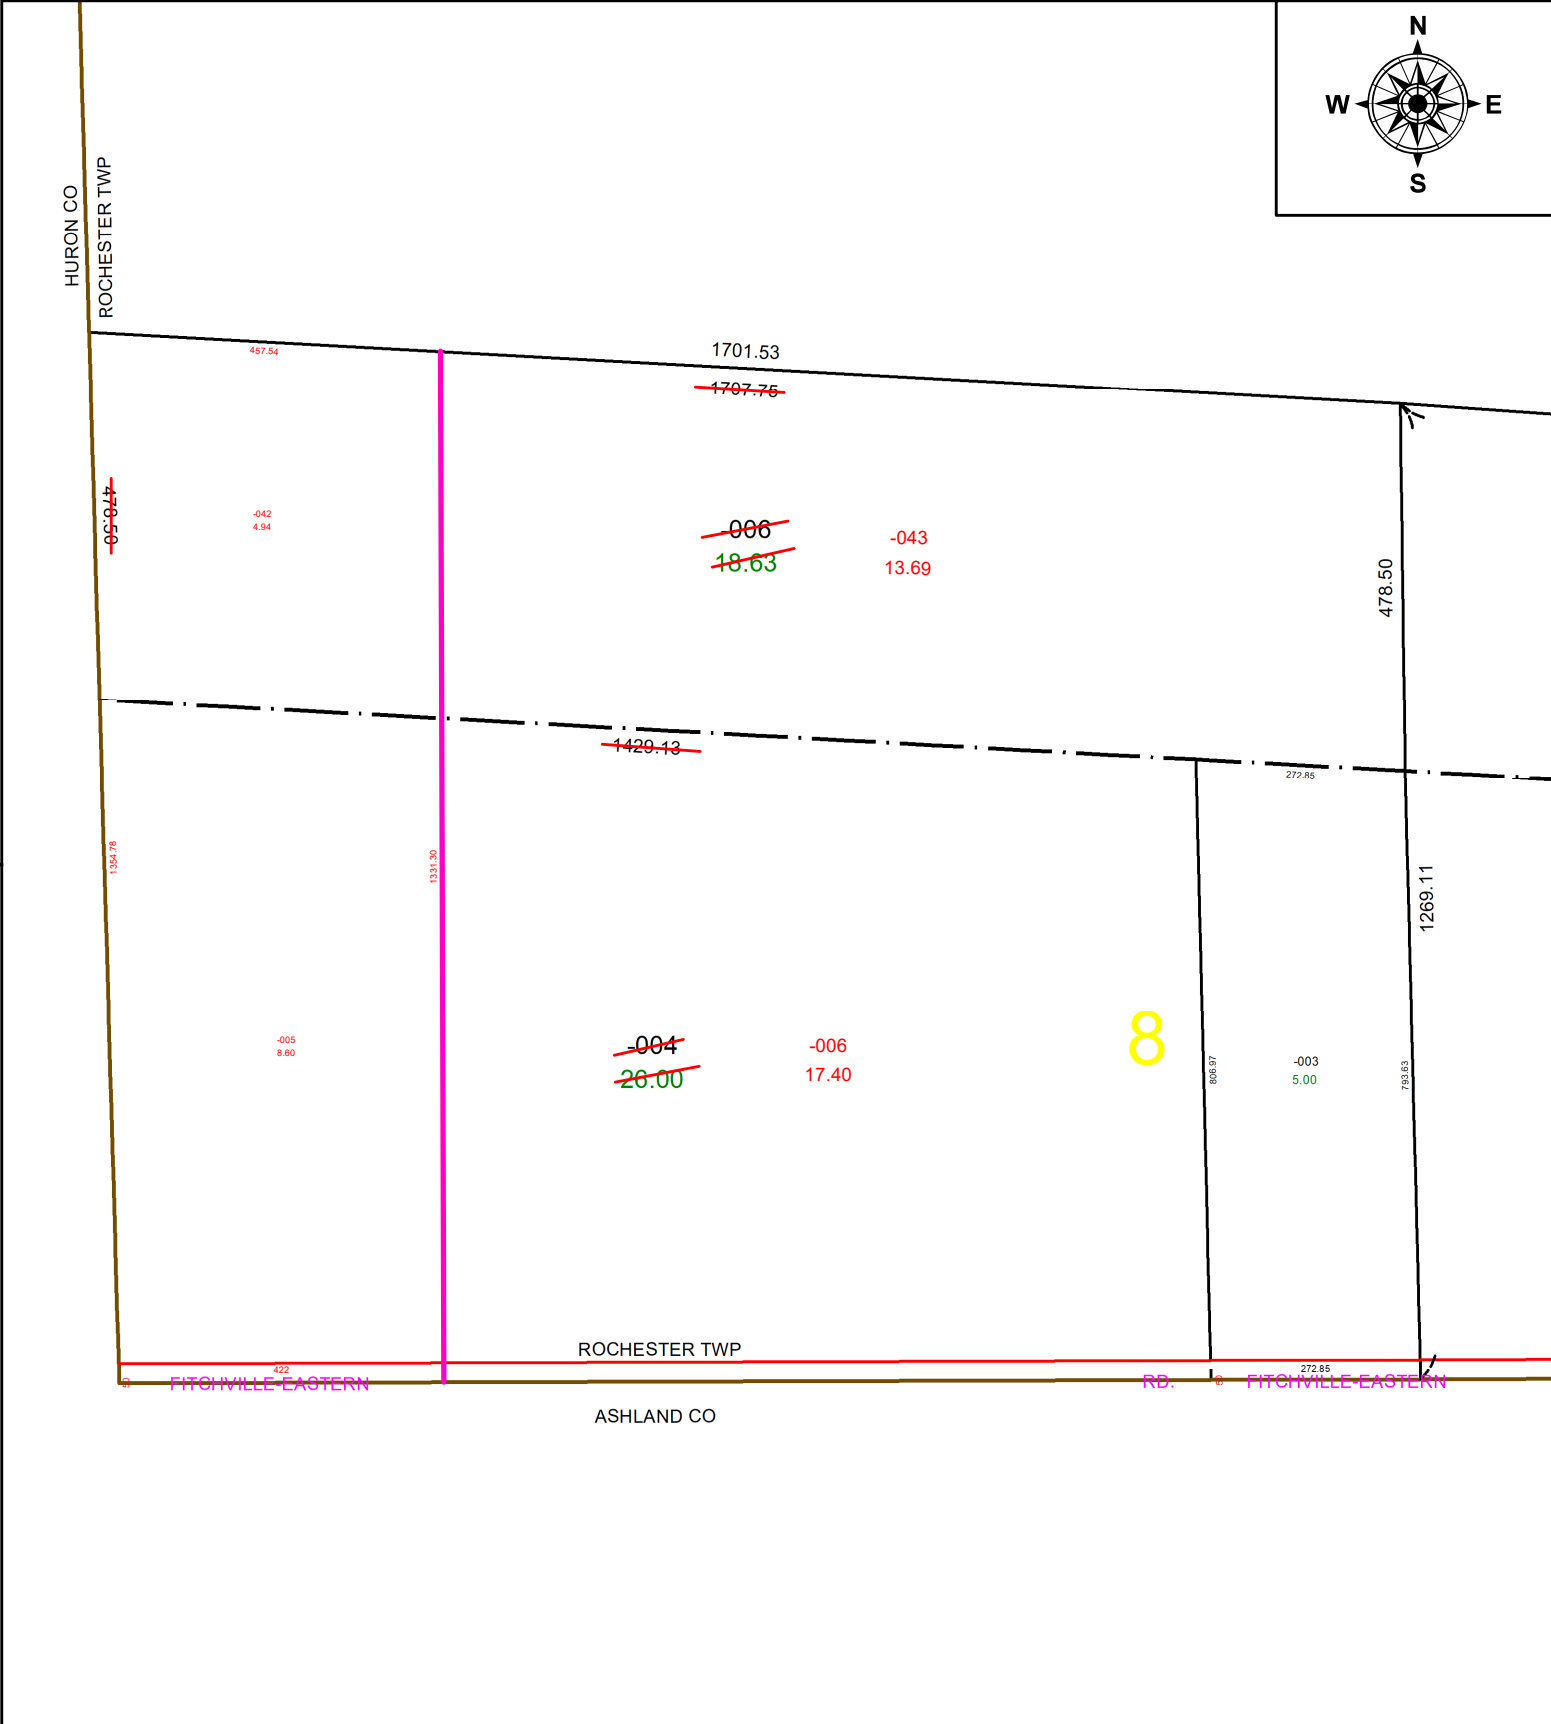

PARENT PARCEL: 20-20-008-000-004 & 20-20-009-000-006
 CHILD PARCEL: 20-20-008-000-005 & -006 AND 20-20-009-000-042 & -043
 STARTING POINT: S.W. CORNER OF O.L. 8

22-04453

 **SPLITS/DEEDS PROCESSED**
 LORAIN COUNTY TAX MAP DEPARTMENT
 226 MIDDLE AVE. ELYRIA, OH

SURVEYED BY: GARY WEIGLER
 CLOSURE: 1: 574,087
 MAP PAGE(S): 20-20-008 & -009
 APPROVED BY: DMA DATE: 3/28/2022
 SCALE: 1" = 250' PRIOR INSTRUMENT: 2010-0355220