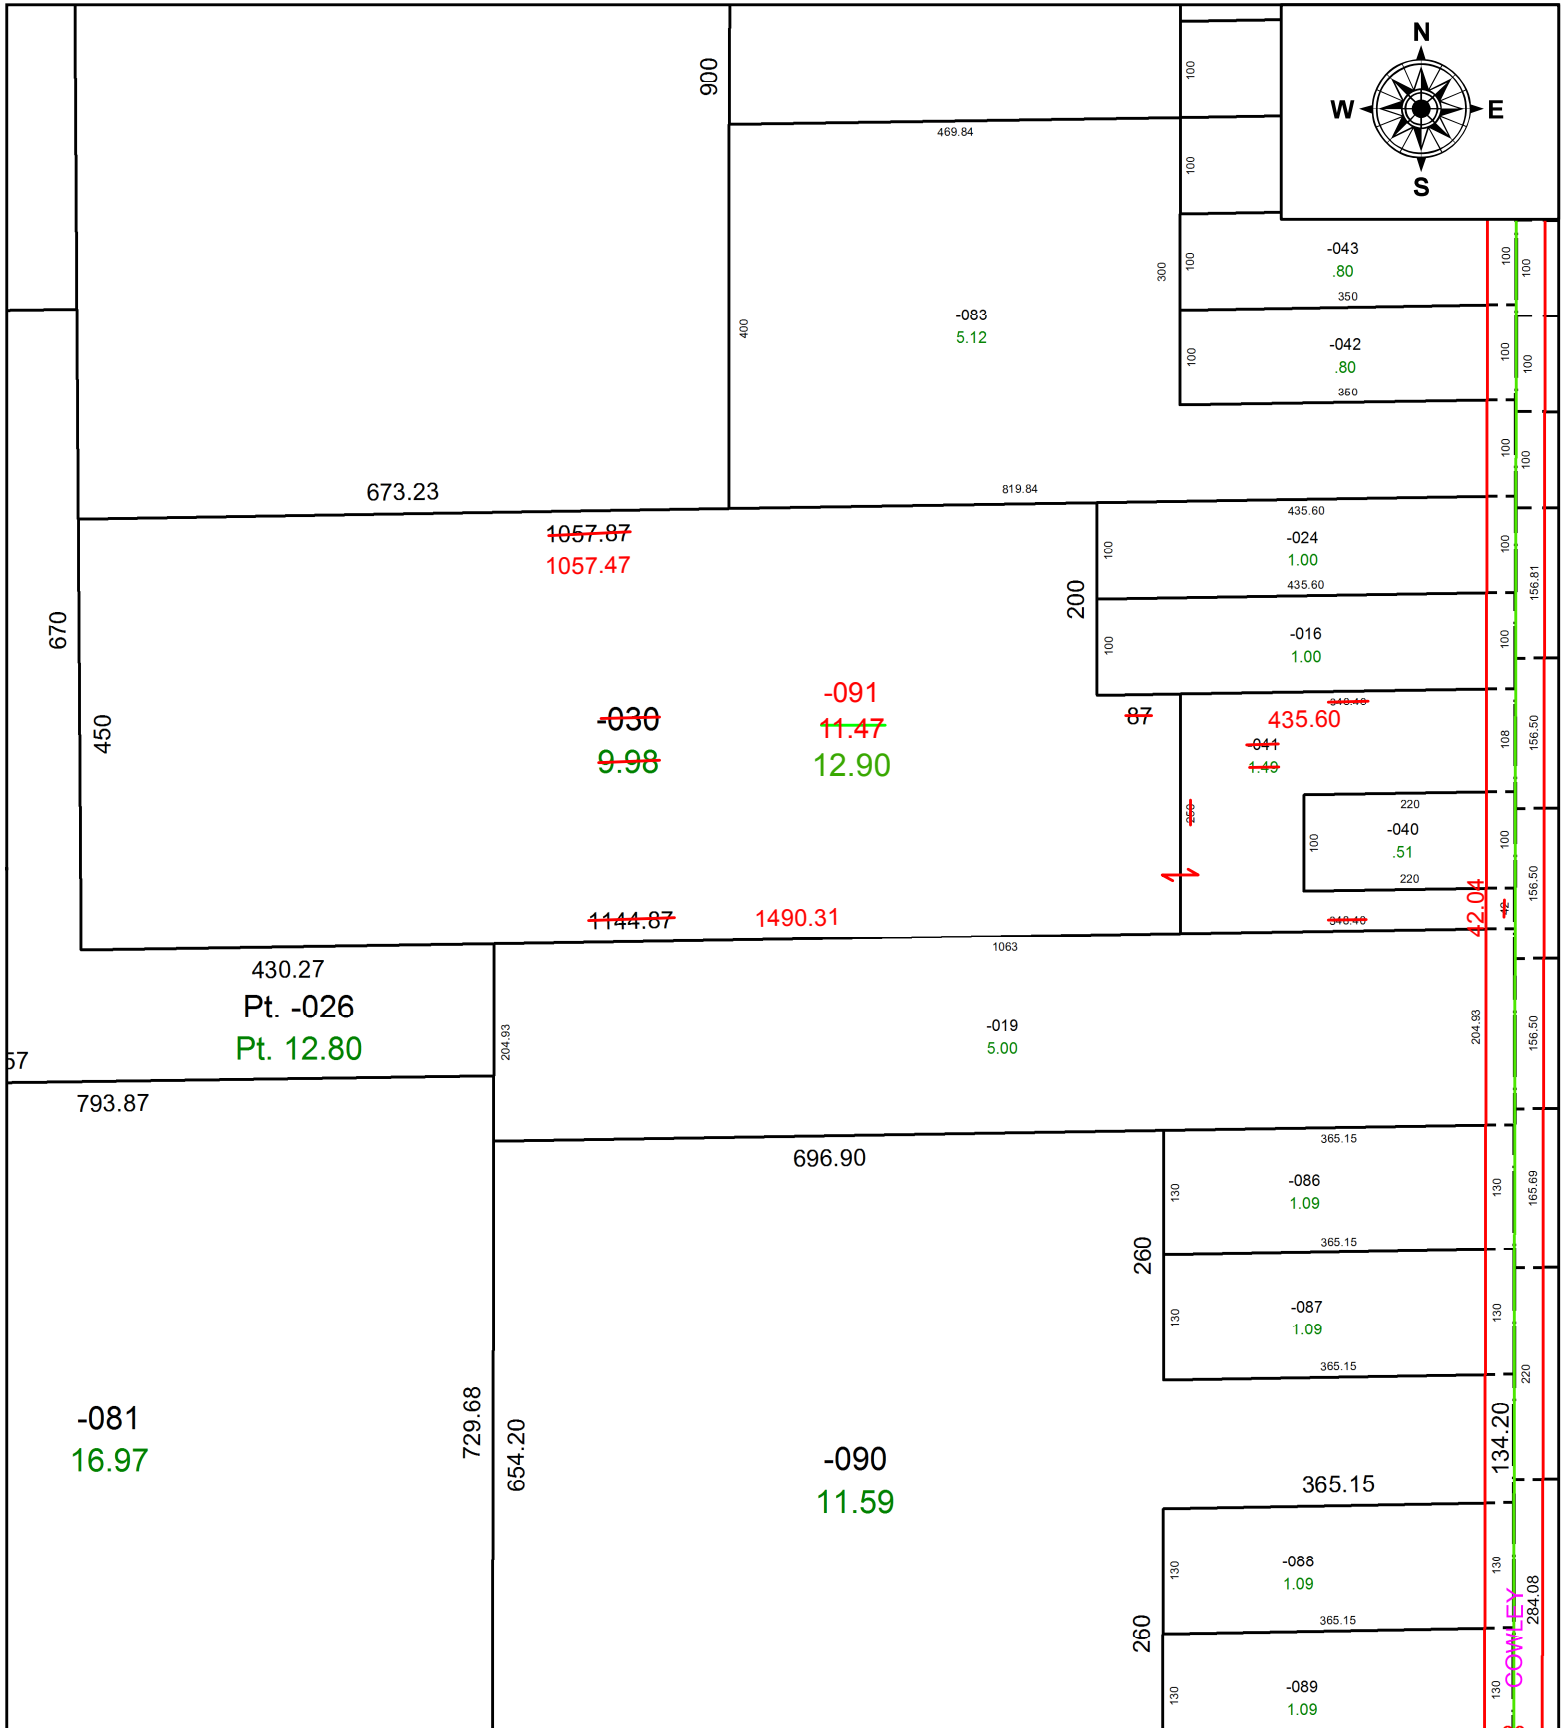

PARENT PARCEL: 11-00-016-000-030, 11-00-016-000-041

CHILD PARCEL: 11-00-016-000-091

22-04449

STARTING POINT: AC CORR PER SURV BY DANIEL P. ENGLE

SPLITS/DEEDS PROCESSED
LORAIN COUNTY TAX MAP DEPARTMENT
226 MIDDLE AVE. ELYRIA, OH

SURVEYED BY: DANIEL P. ENGLE
 CLOSURE: 1: 689276
 MAP PAGE(S): 11-00-016
 APPROVED BY: AC DATE: 3/3/2022
 SCALE: 1" = 200 PRIOR INSTRUMENT: 2021- 0847843