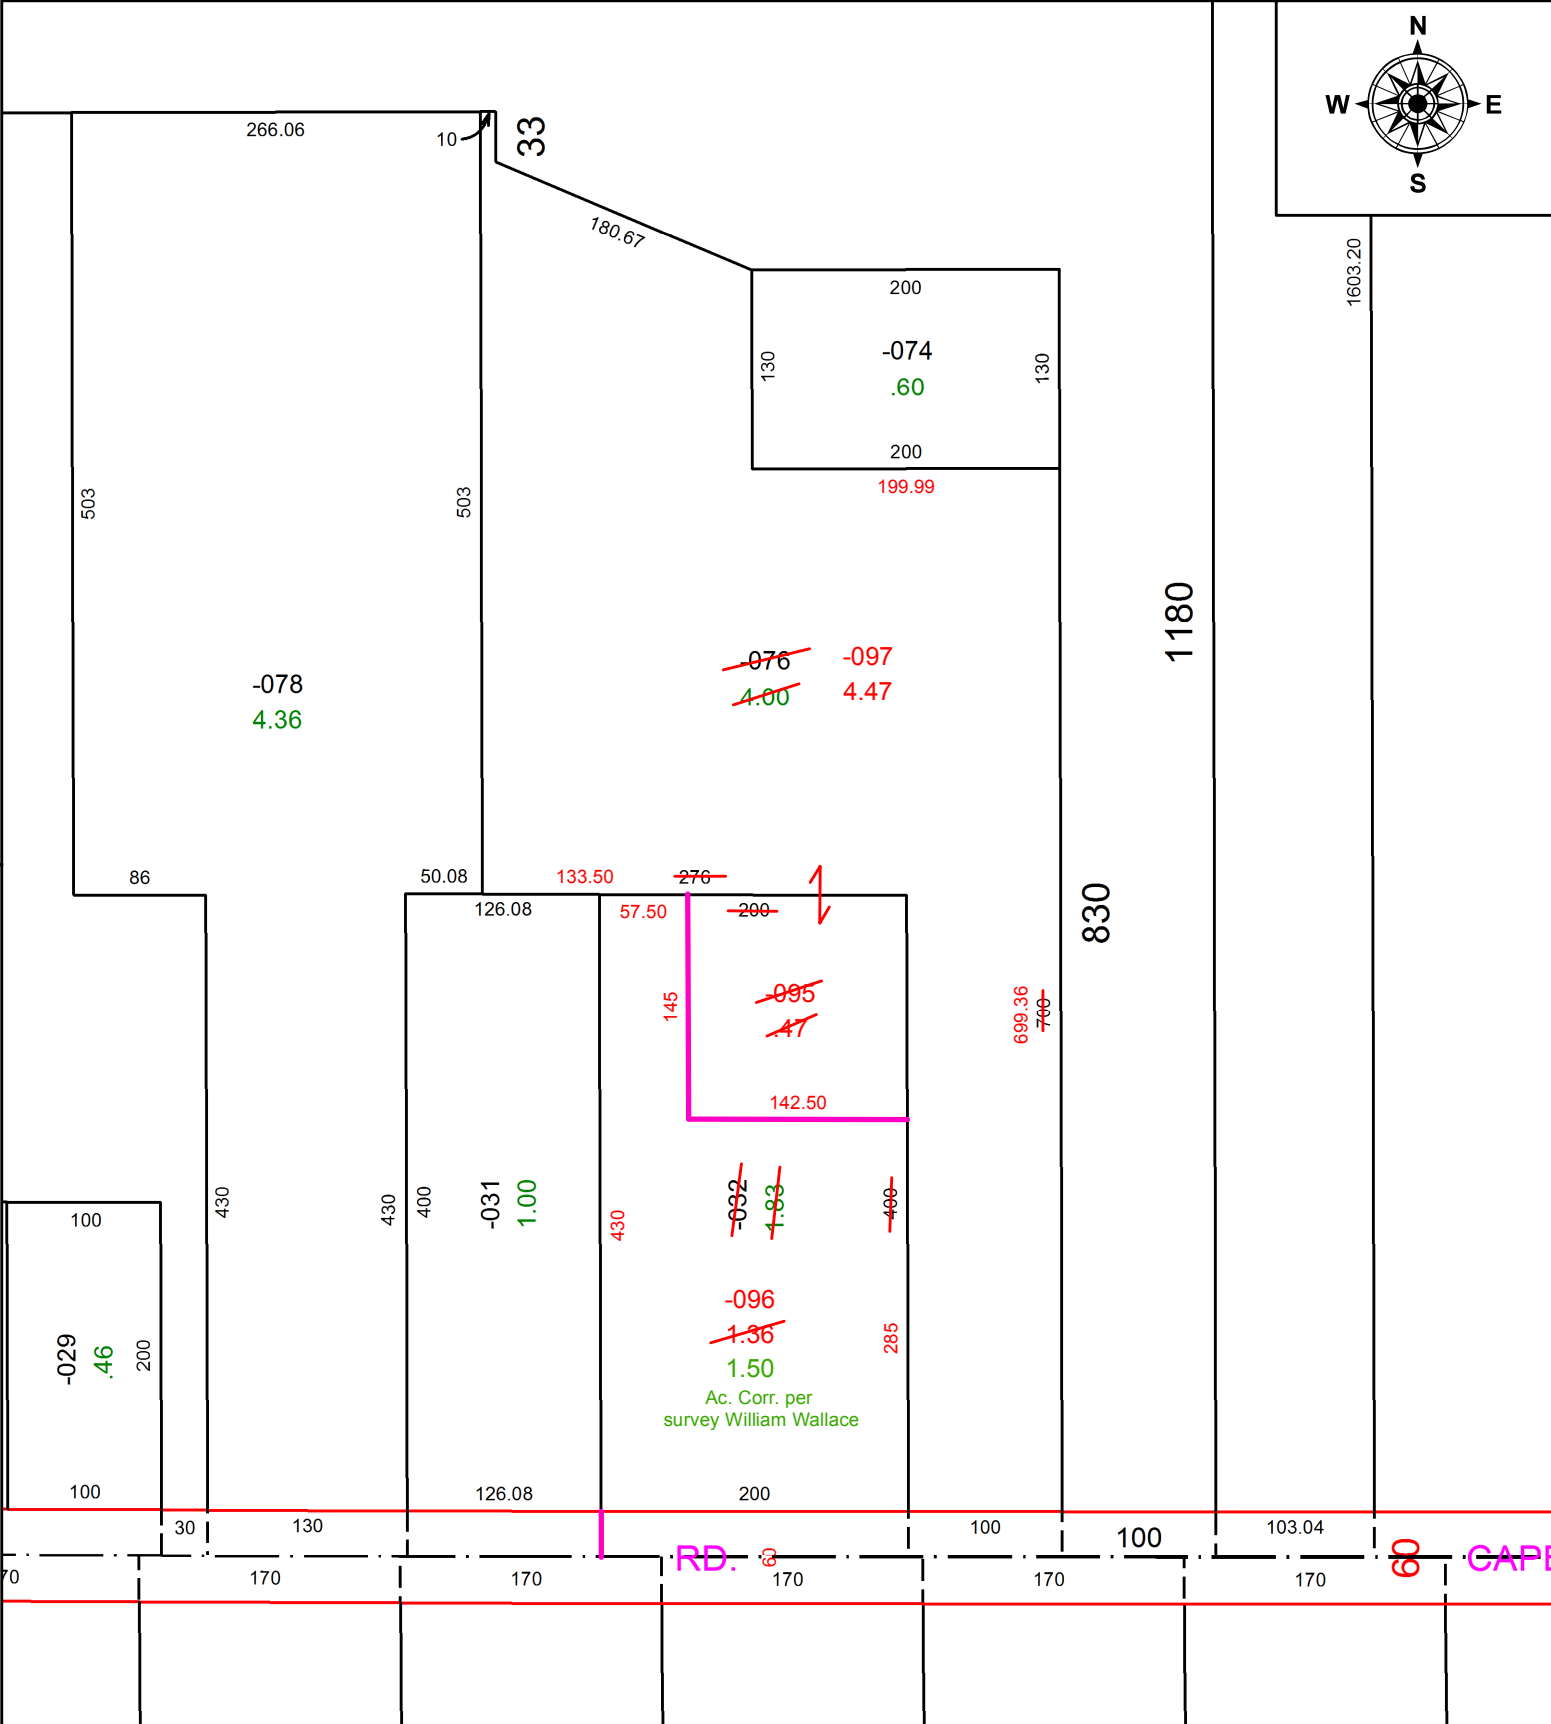

PARENT PARCEL: 11-00-077-000-032 & -076
 CHILD PARCEL: 11-00-077-000-095 THRU -097
 STARTING POINT: CL OF CAPEL RD. & DURKEE RD.

22-04447

 **SPLITS/DEEDS PROCESSED**
 LORAIN COUNTY TAX MAP DEPARTMENT
 226 MIDDLE AVE. ELYRIA, OH

SURVEYED BY: WILLIAM WALLACE
CLOSURE: 1: 2147483648
MAP PAGE(S): 11-00-077
APPROVED BY: DMA **DATE:** 3/9/2022
SCALE: 1" = 125' **PRIOR INSTRUMENT:** D.V. 1133 PG. 613