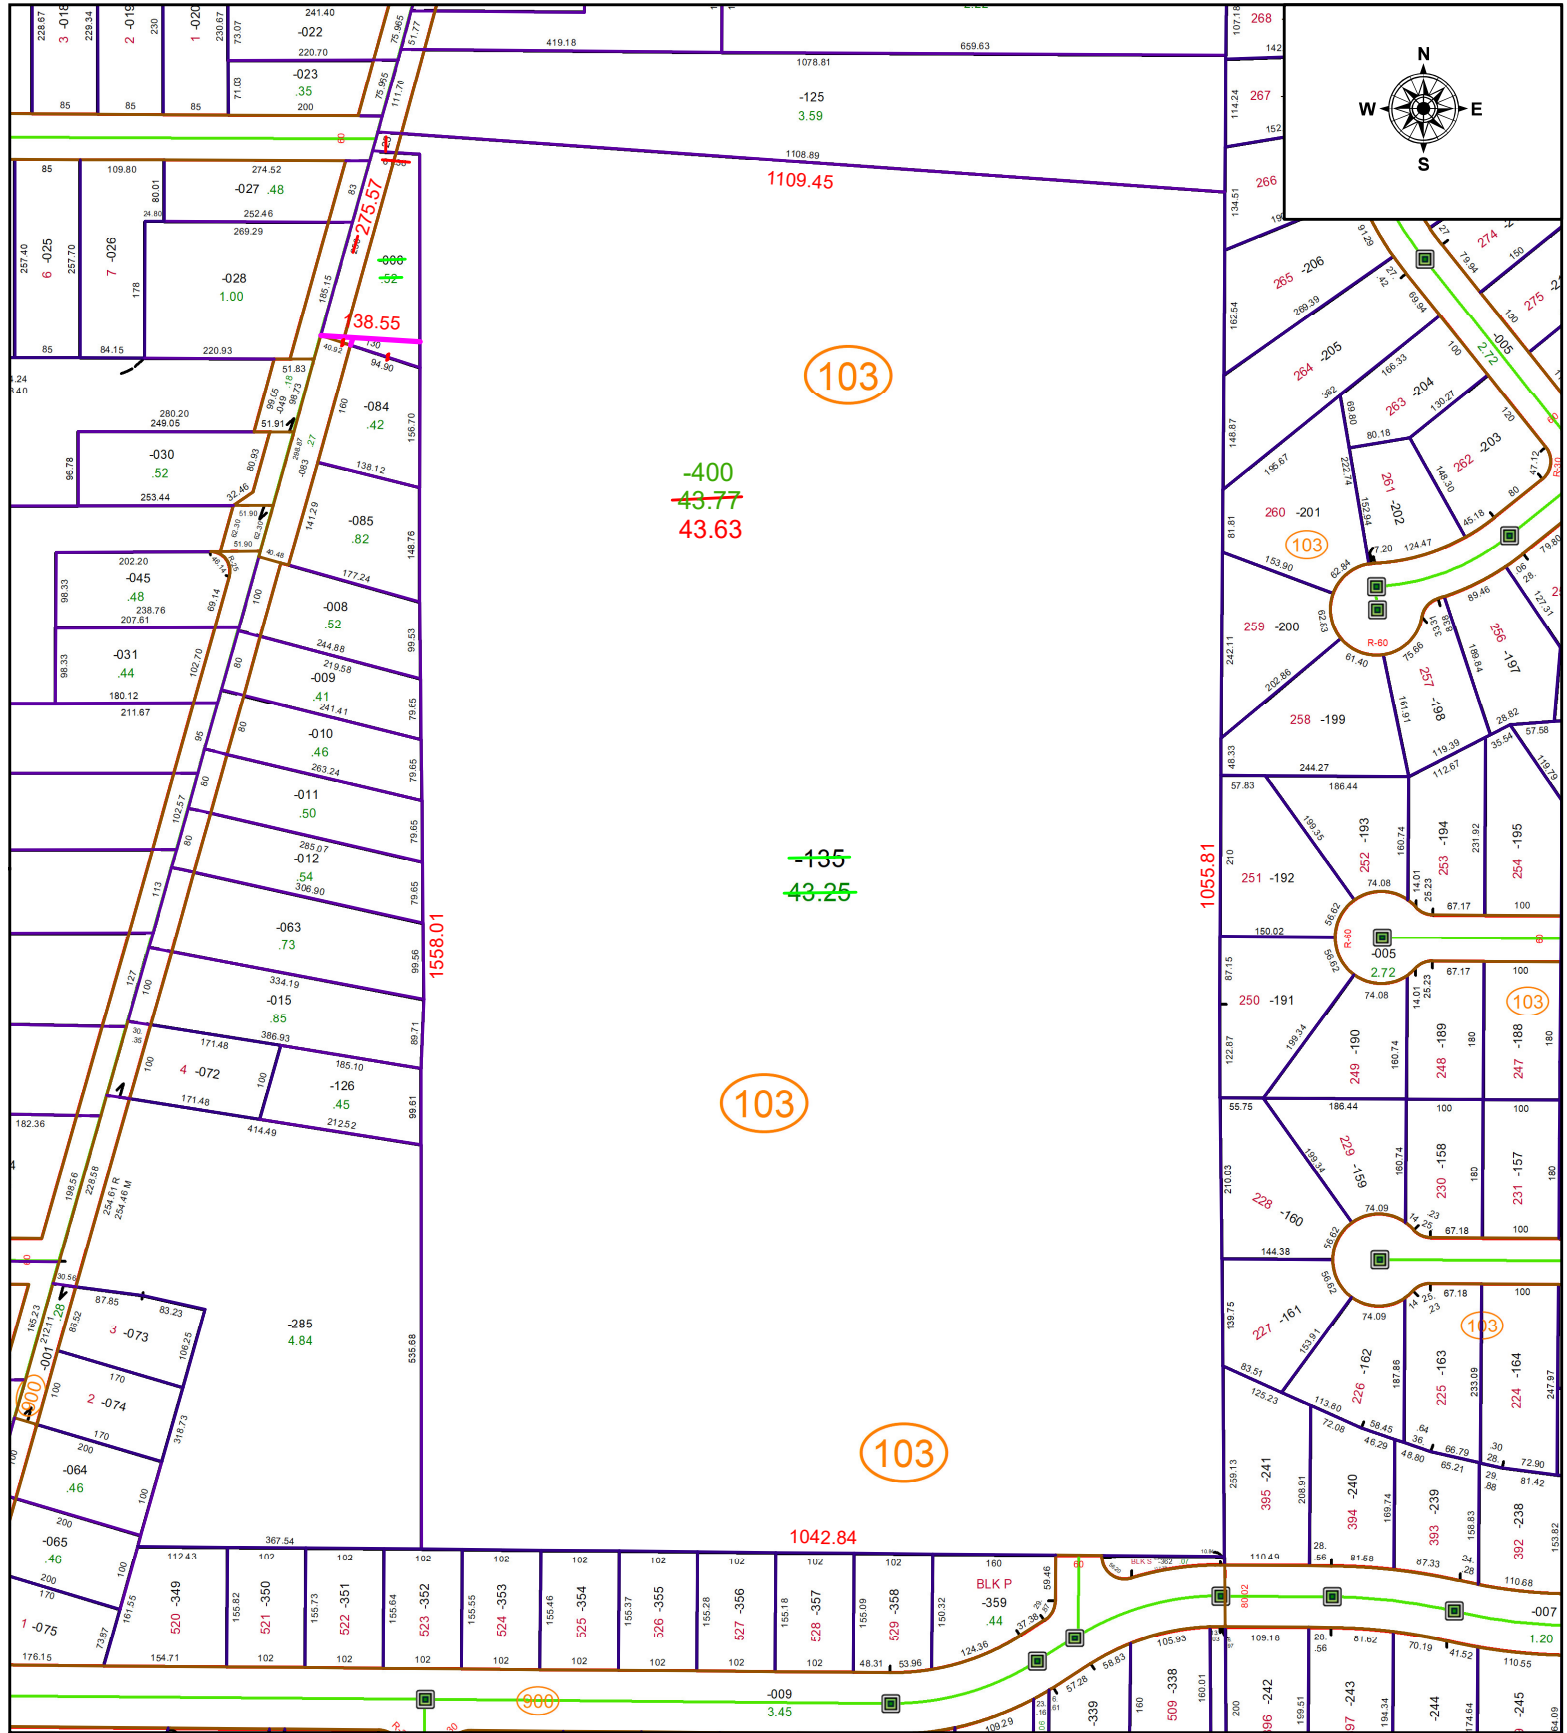

PARENT PARCEL: 04-00-012-103-006, -135

CHILD PARCEL: 04-00-012-103-400

STARTING POINT: C/L OF STONEY RIDGE RD & SOUTHWESTERLY CORNER OF LAND TO LAWRENCE LEONARD JR. DV 85/402

22-04446

SPLITS/DEEDS PROCESSED
 LORAIN COUNTY TAX MAP DEPARTMENT
 226 MIDDLE AVE. ELYRIA, OH

SURVEYED BY: CHRISTOPHER J. DEMPSEY
CLOSURE: 1: 550327
MAP PAGE(S): 04-00-012
APPROVED BY: WRZ **DATE:** 2/22/2022
SCALE: 1" = 250 **PRIOR INSTRUMENT:** 2012-0433950