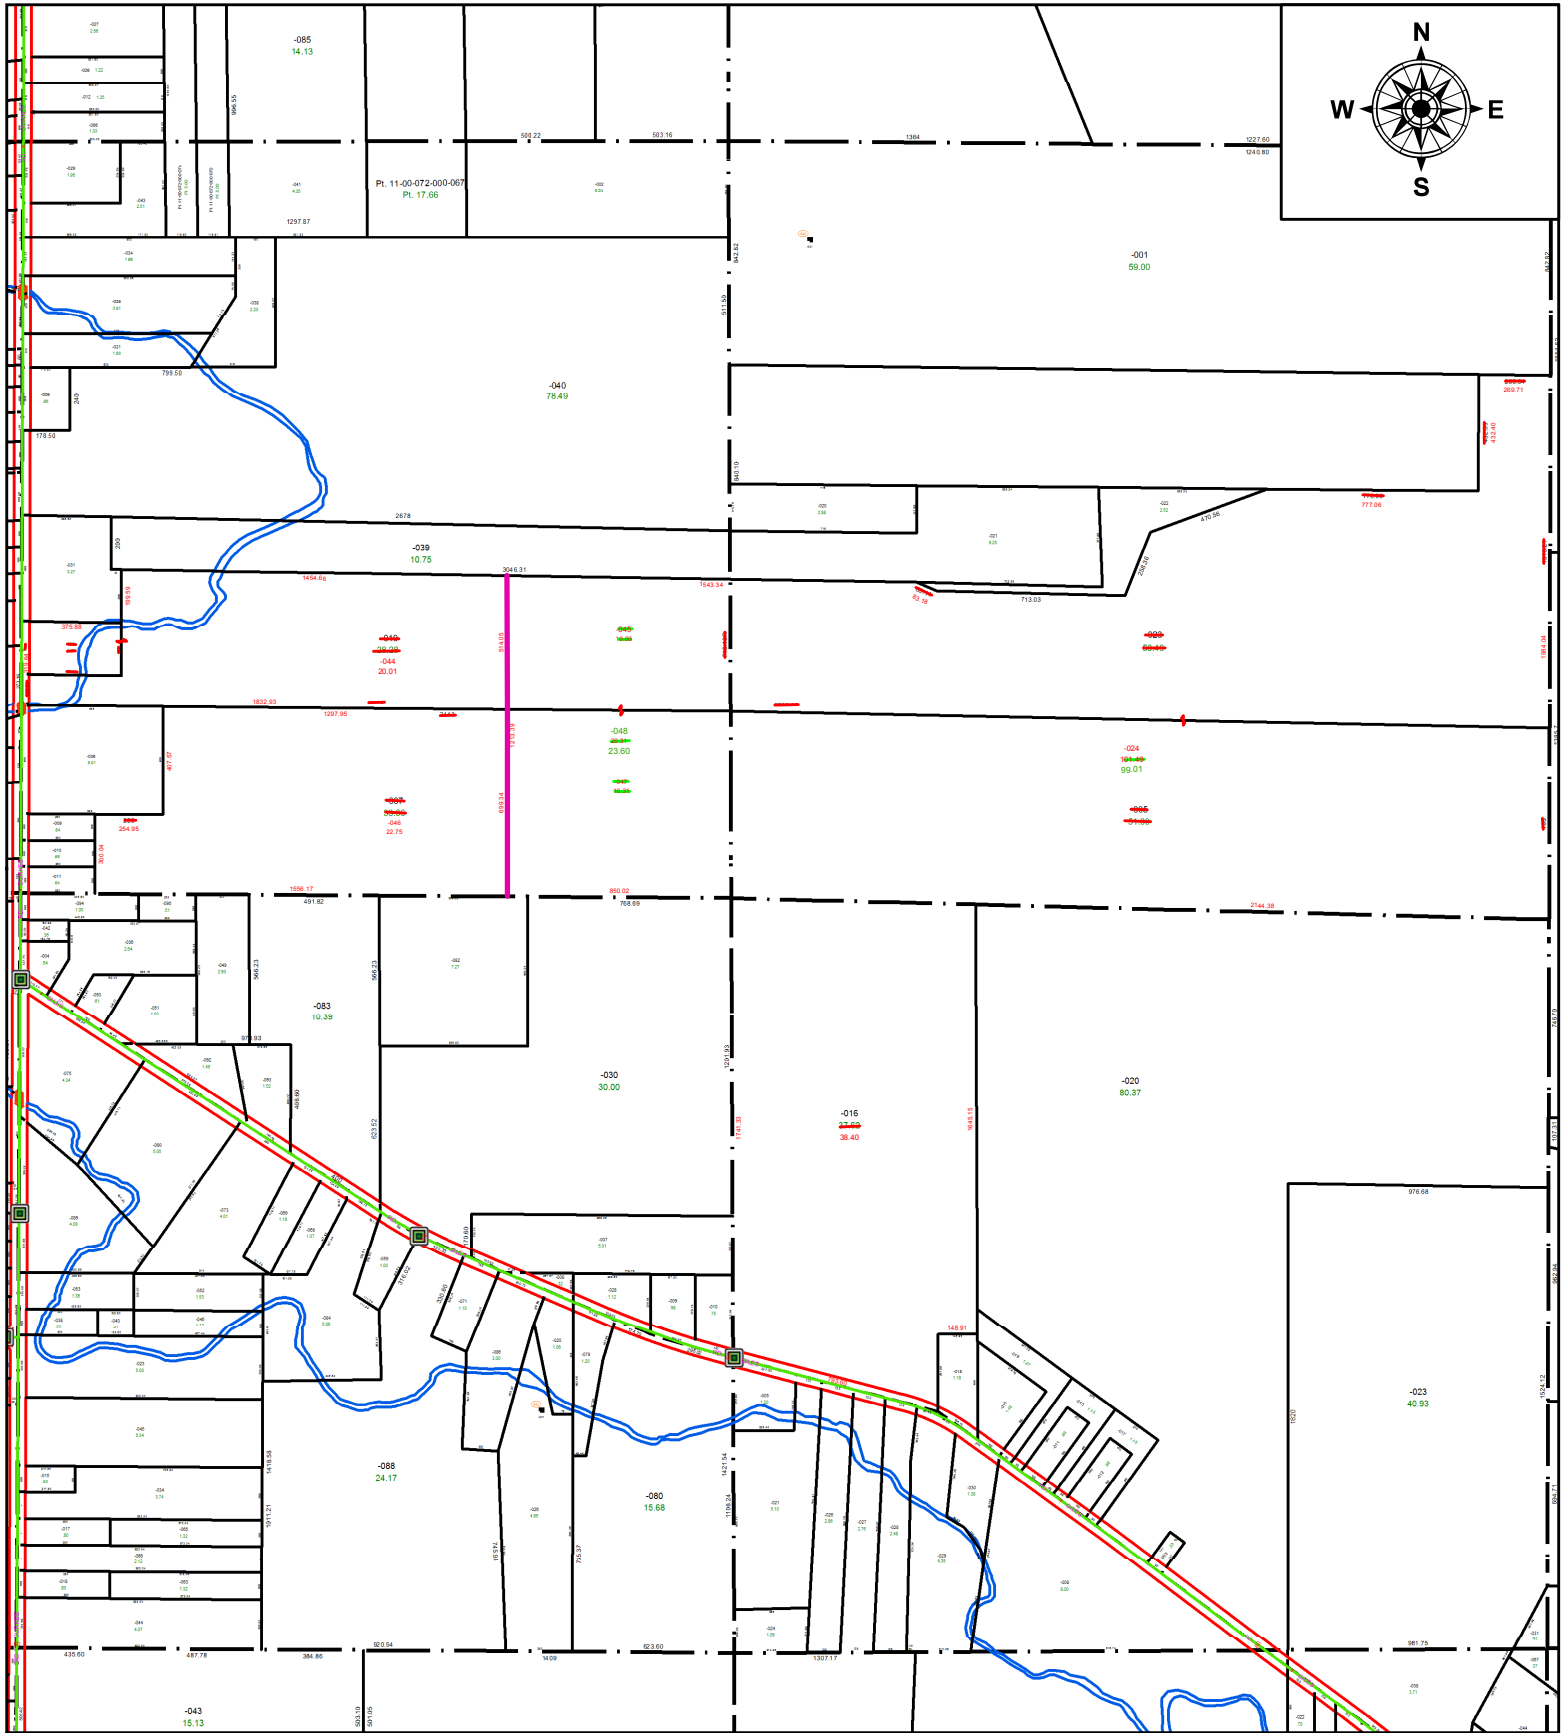

PARENT PARCEL: 11-00-067-000-016, 11-00-068-000-005, -023. 11-00-073-000-019, -032, -037

CHILD PARCEL: 11-00-067-000-016, 11-00-068-000-024. 11-00-073-000-044 THRU -048

22-04445

STARTING POINT: **AC CORR PER SURV BY STEVEN J. METCALF**

SPLITS/DEEDS PROCESSED
LORAIN COUNTY TAX MAP DEPARTMENT
226 MIDDLE AVE. ELYRIA, OH

SURVEYED BY: STEVEN J. METCALF

CLOSURE: 1: 100789

MAP PAGE(S): 11-00-073-B

APPROVED BY: AC DATE: 2/28/2022

SCALE: 1" = 725 PRIOR INSTRUMENT: 2011- 0370277