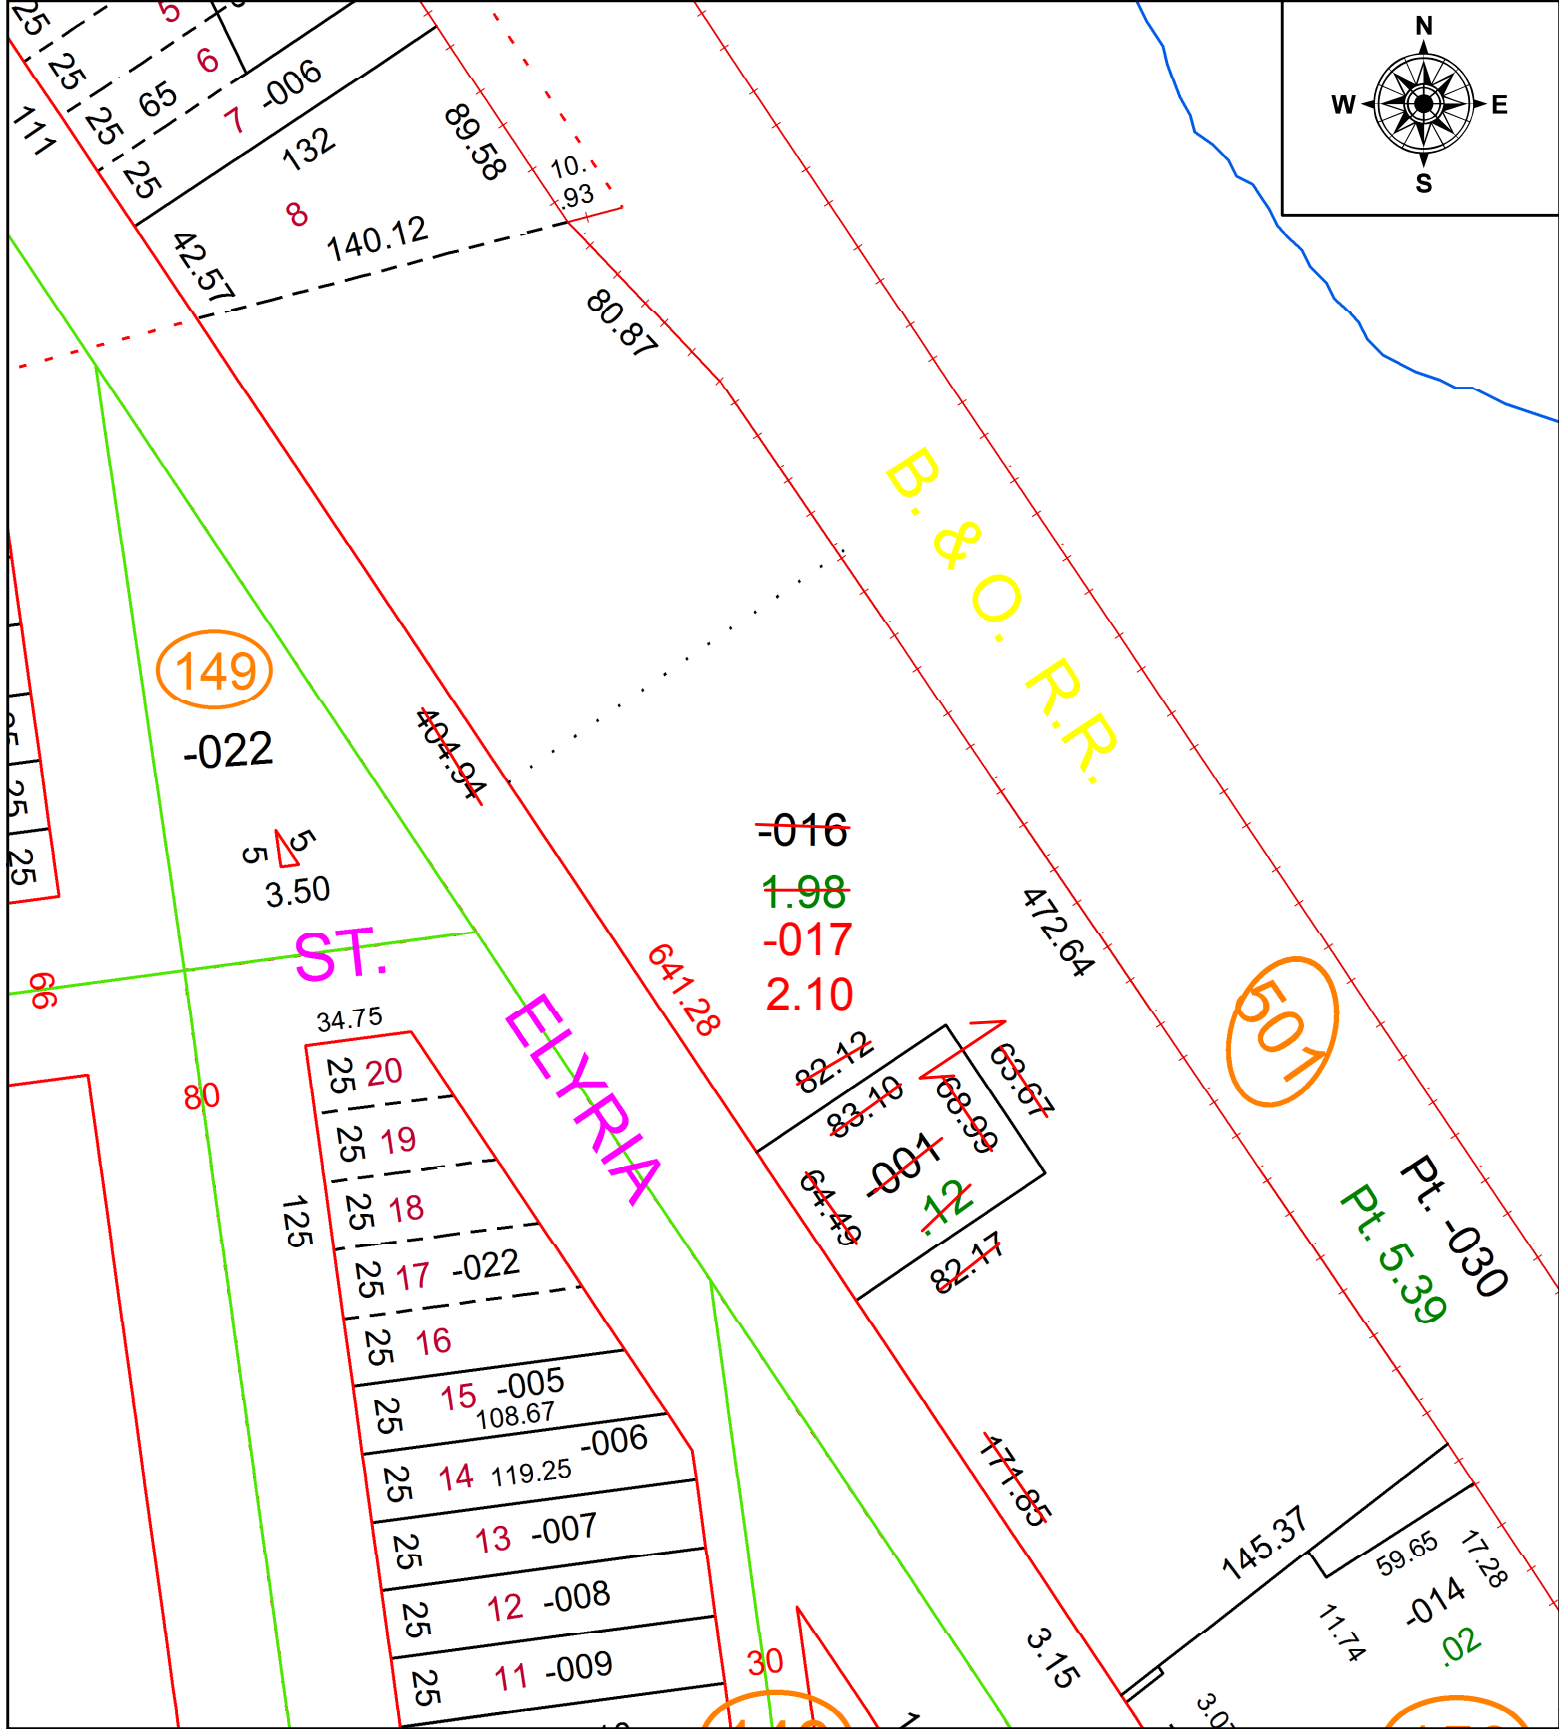

PARENT PARCEL: 02-01-003-150-001 & 02-01-003-150-016

CHILD PARCEL: 02-01-003-150-017

STARTING POINT: SE CORNER OF S/L 8 AND WEST LINE OF BALTIMORE AND OHIO RR

22-04441

SPLITS/DEEDS PROCESSED
 LORAIN COUNTY TAX MAP DEPARTMENT
 226 MIDDLE AVE. ELYRIA, OH

SURVEYED BY: TIMOTHY R. DURR
CLOSURE: 1: 942368
MAP PAGE(S): 02-01-003-F
APPROVED BY: AC **DATE:** 2/17/2022
SCALE: 1" = 70 **PRIOR INSTRUMENT:** 2021- 0834788