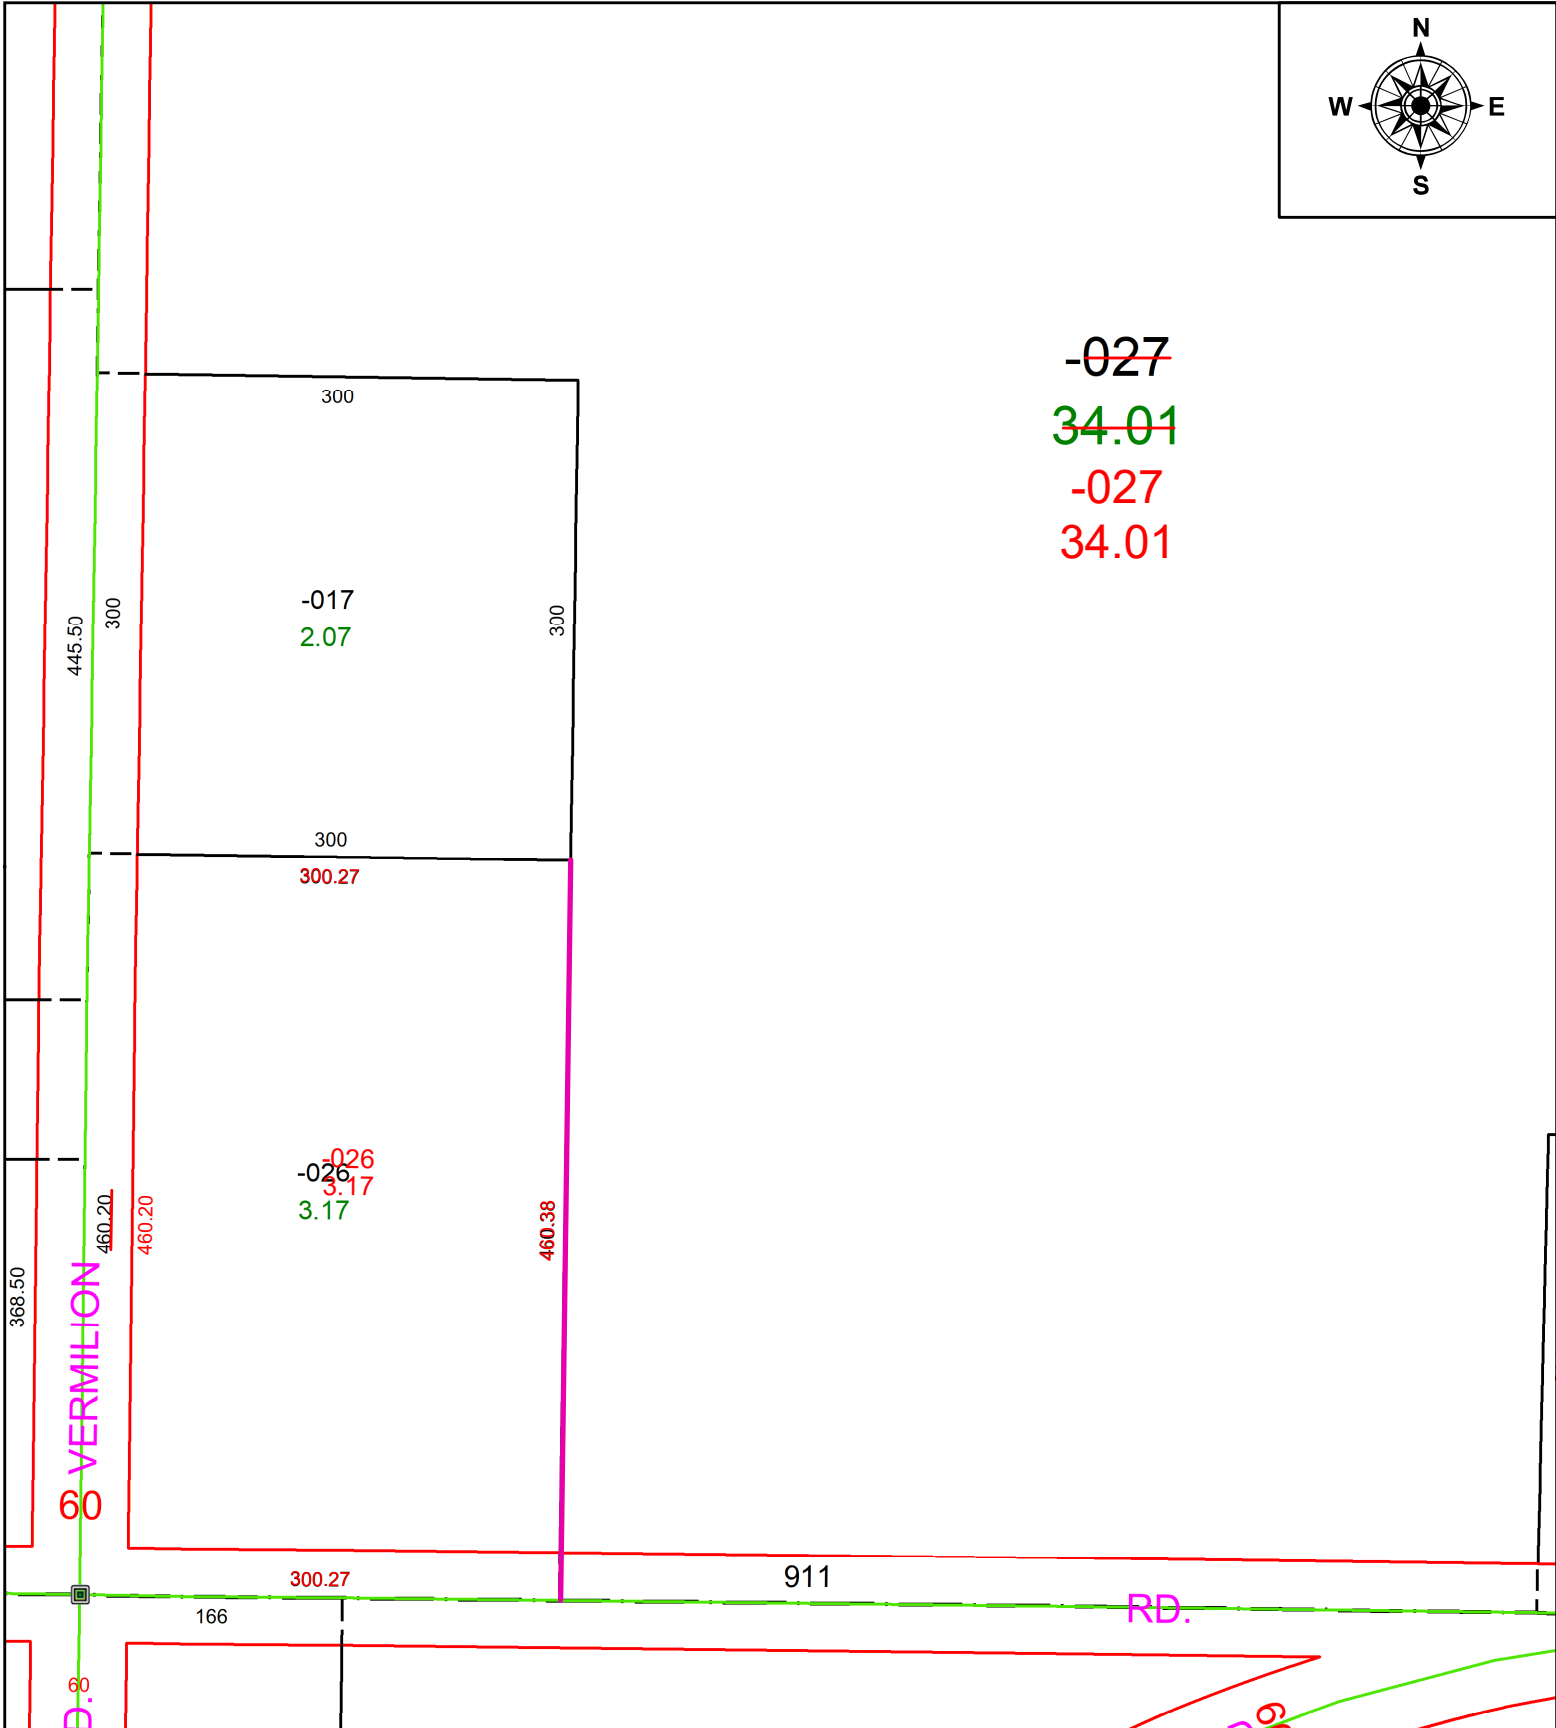

PARENT PARCEL: 08-12-005-000-018

CHILD PARCEL: 08-12-005-000-026, -027

STARTING POINT: C/L OF BECKER AND VERMILION RD

22-04434

 **SPLITS/DEEDS PROCESSED**
 LORAIN COUNTY TAX MAP DEPARTMENT
 226 MIDDLE AVE. ELYRIA, OH

SURVEYED BY: TIMOTHY D. HOZALSKI
CLOSURE: 1: 353891
MAP PAGE(S): 08-12-005-B
APPROVED BY: AC **DATE:** 2/3/2022
SCALE: 1" = 120 **PRIOR INSTRUMENT:** 2012-0434850