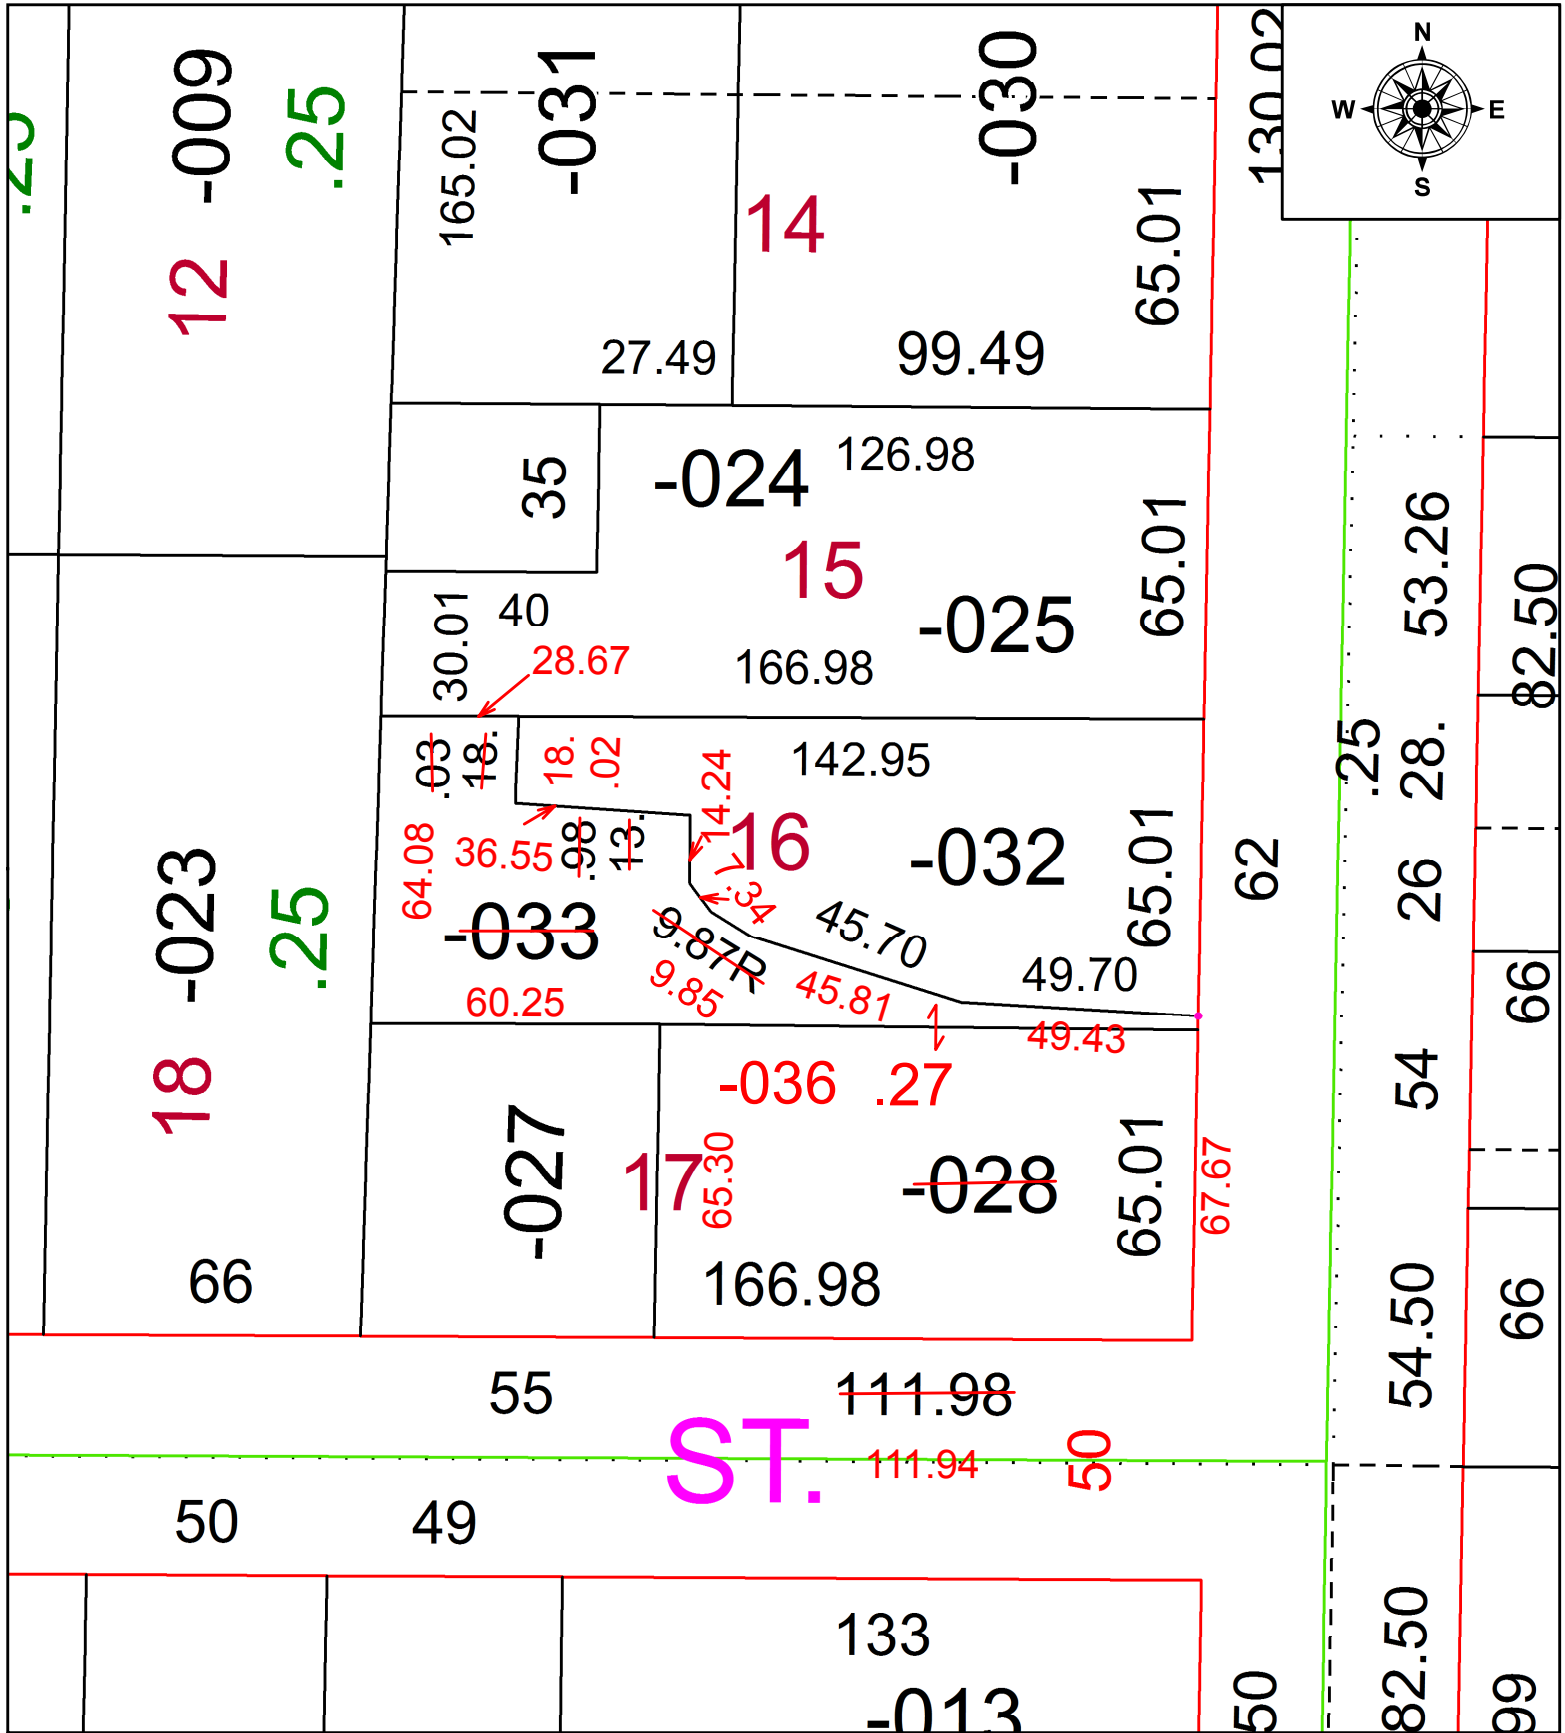

PARENT PARCEL: 09-00-085-103-028, -033

CHILD PARCEL: 09-00-085-103-036

STARTING POINT: FRONTAGE & DEPTH TO AC CORR PER SURV BY RICHARD FREDRICKSON

22-04431

**SPLITS/DEEDS PROCESSED**  
 LORAIN COUNTY TAX MAP DEPARTMENT  
 226 MIDDLE AVE. ELYRIA, OH

SURVEYED BY: RICHARD A. FREDRICKSON

CLOSURE: 1: 89949

MAP PAGE(S): 09-00-085-A

APPROVED BY: AC DATE: 1/12/2022

SCALE: 1" = 40 PRIOR INSTRUMENT: 2016-0606789