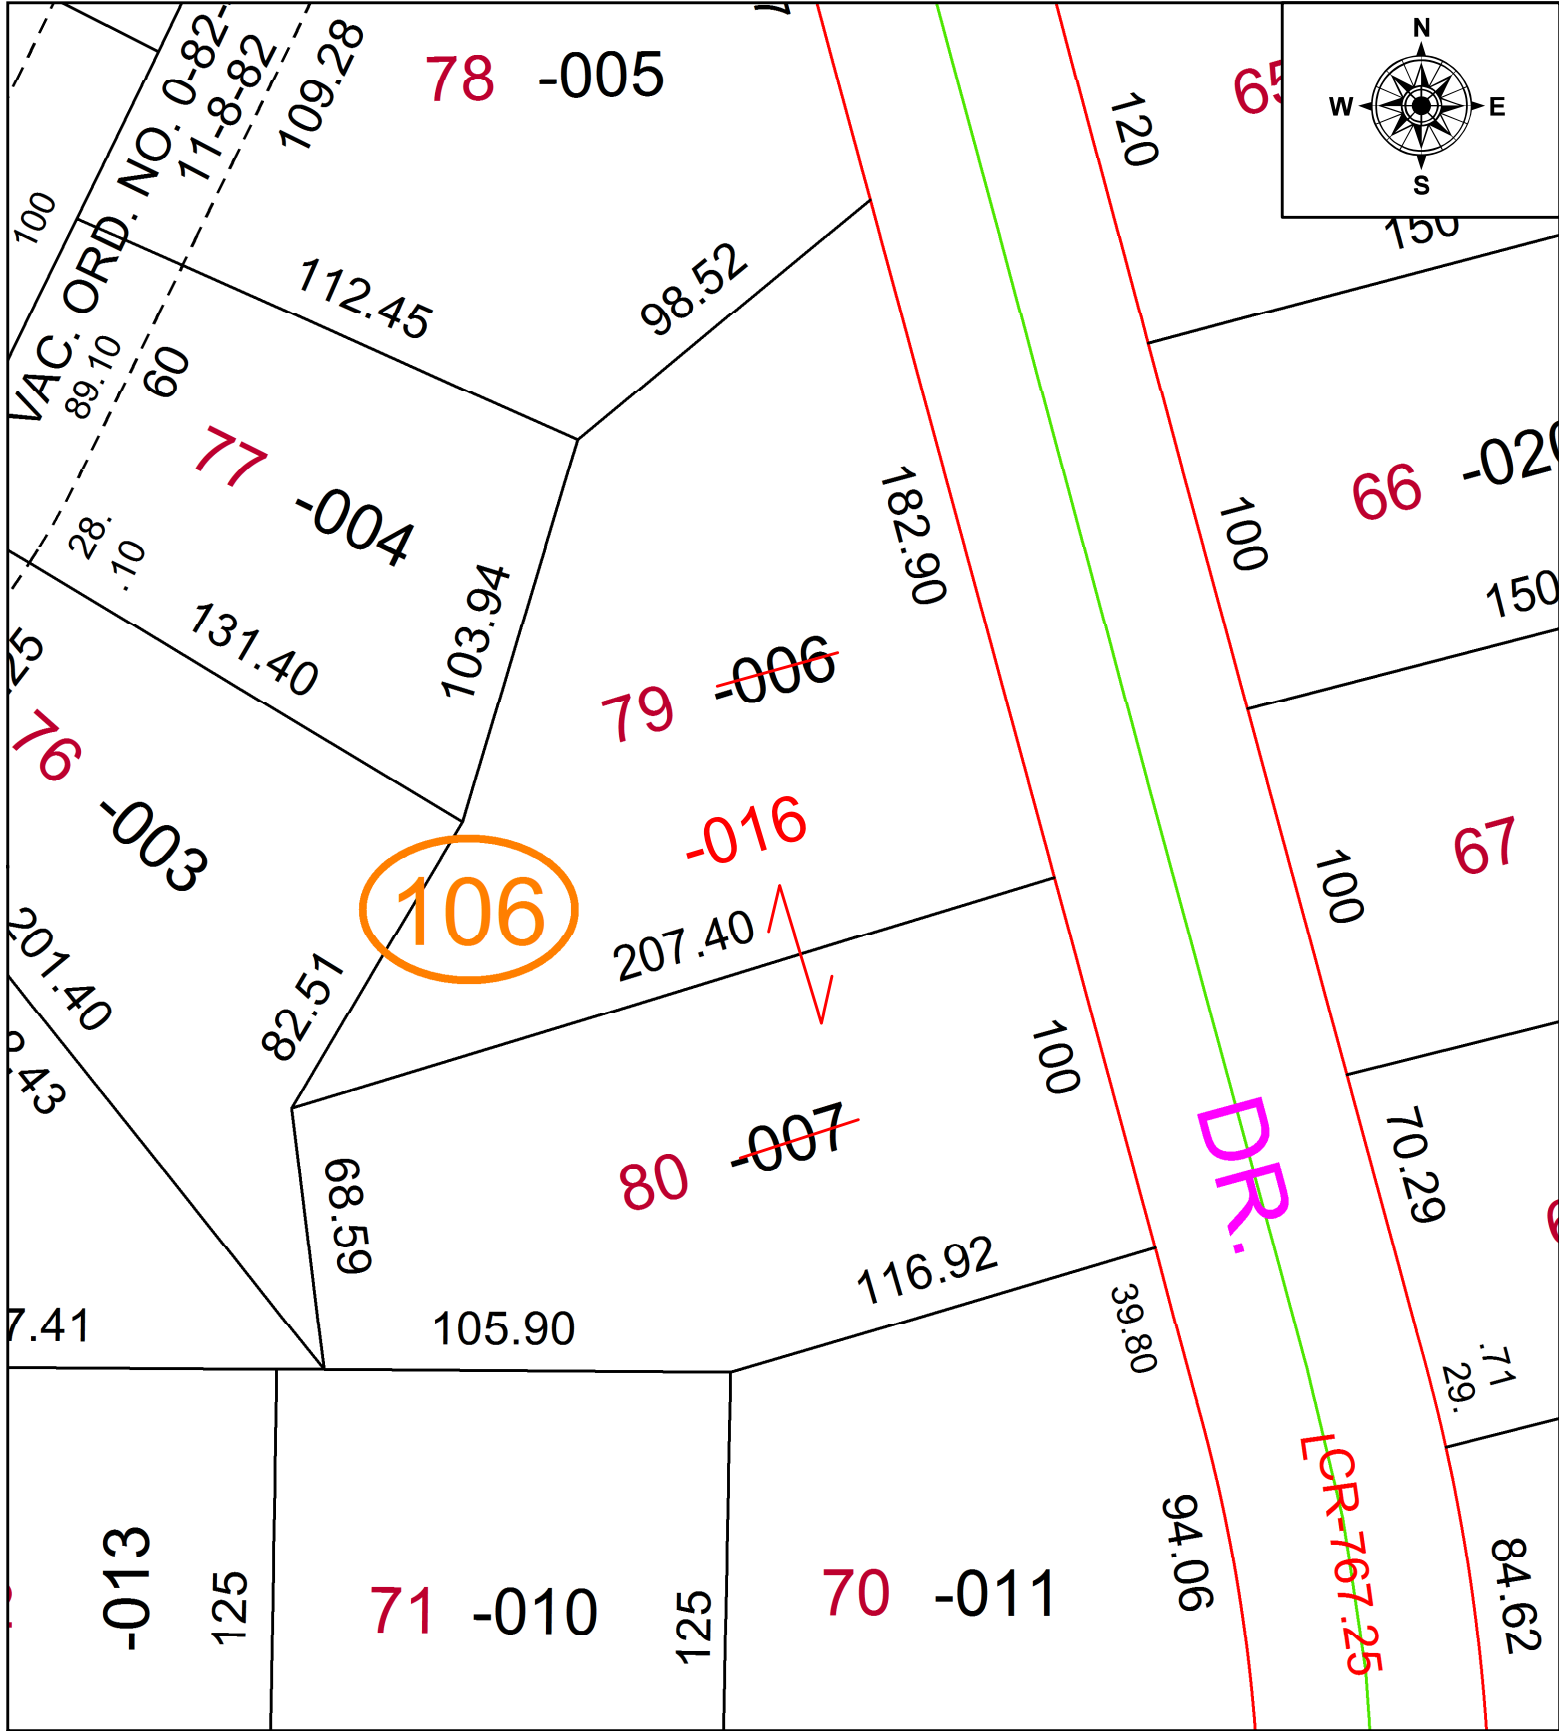

PARENT PARCEL: 05-00-043-106-006, -007

CHILD PARCEL: 05-00-043-106-016

STARTING POINT: COMBINATION

22-04429

**SPLITS/DEEDS PROCESSED**  
LORAIN COUNTY TAX MAP DEPARTMENT  
226 MIDDLE AVE. ELYRIA, OH

SURVEYED BY: PATRICK A. MCGANNON

CLOSURE: N/A

MAP PAGE(S): 05-00-043

APPROVED BY: AC DATE: 1/10/2022

SCALE: 1" = 50 PRIOR INSTRUMENT: 2002-0877541