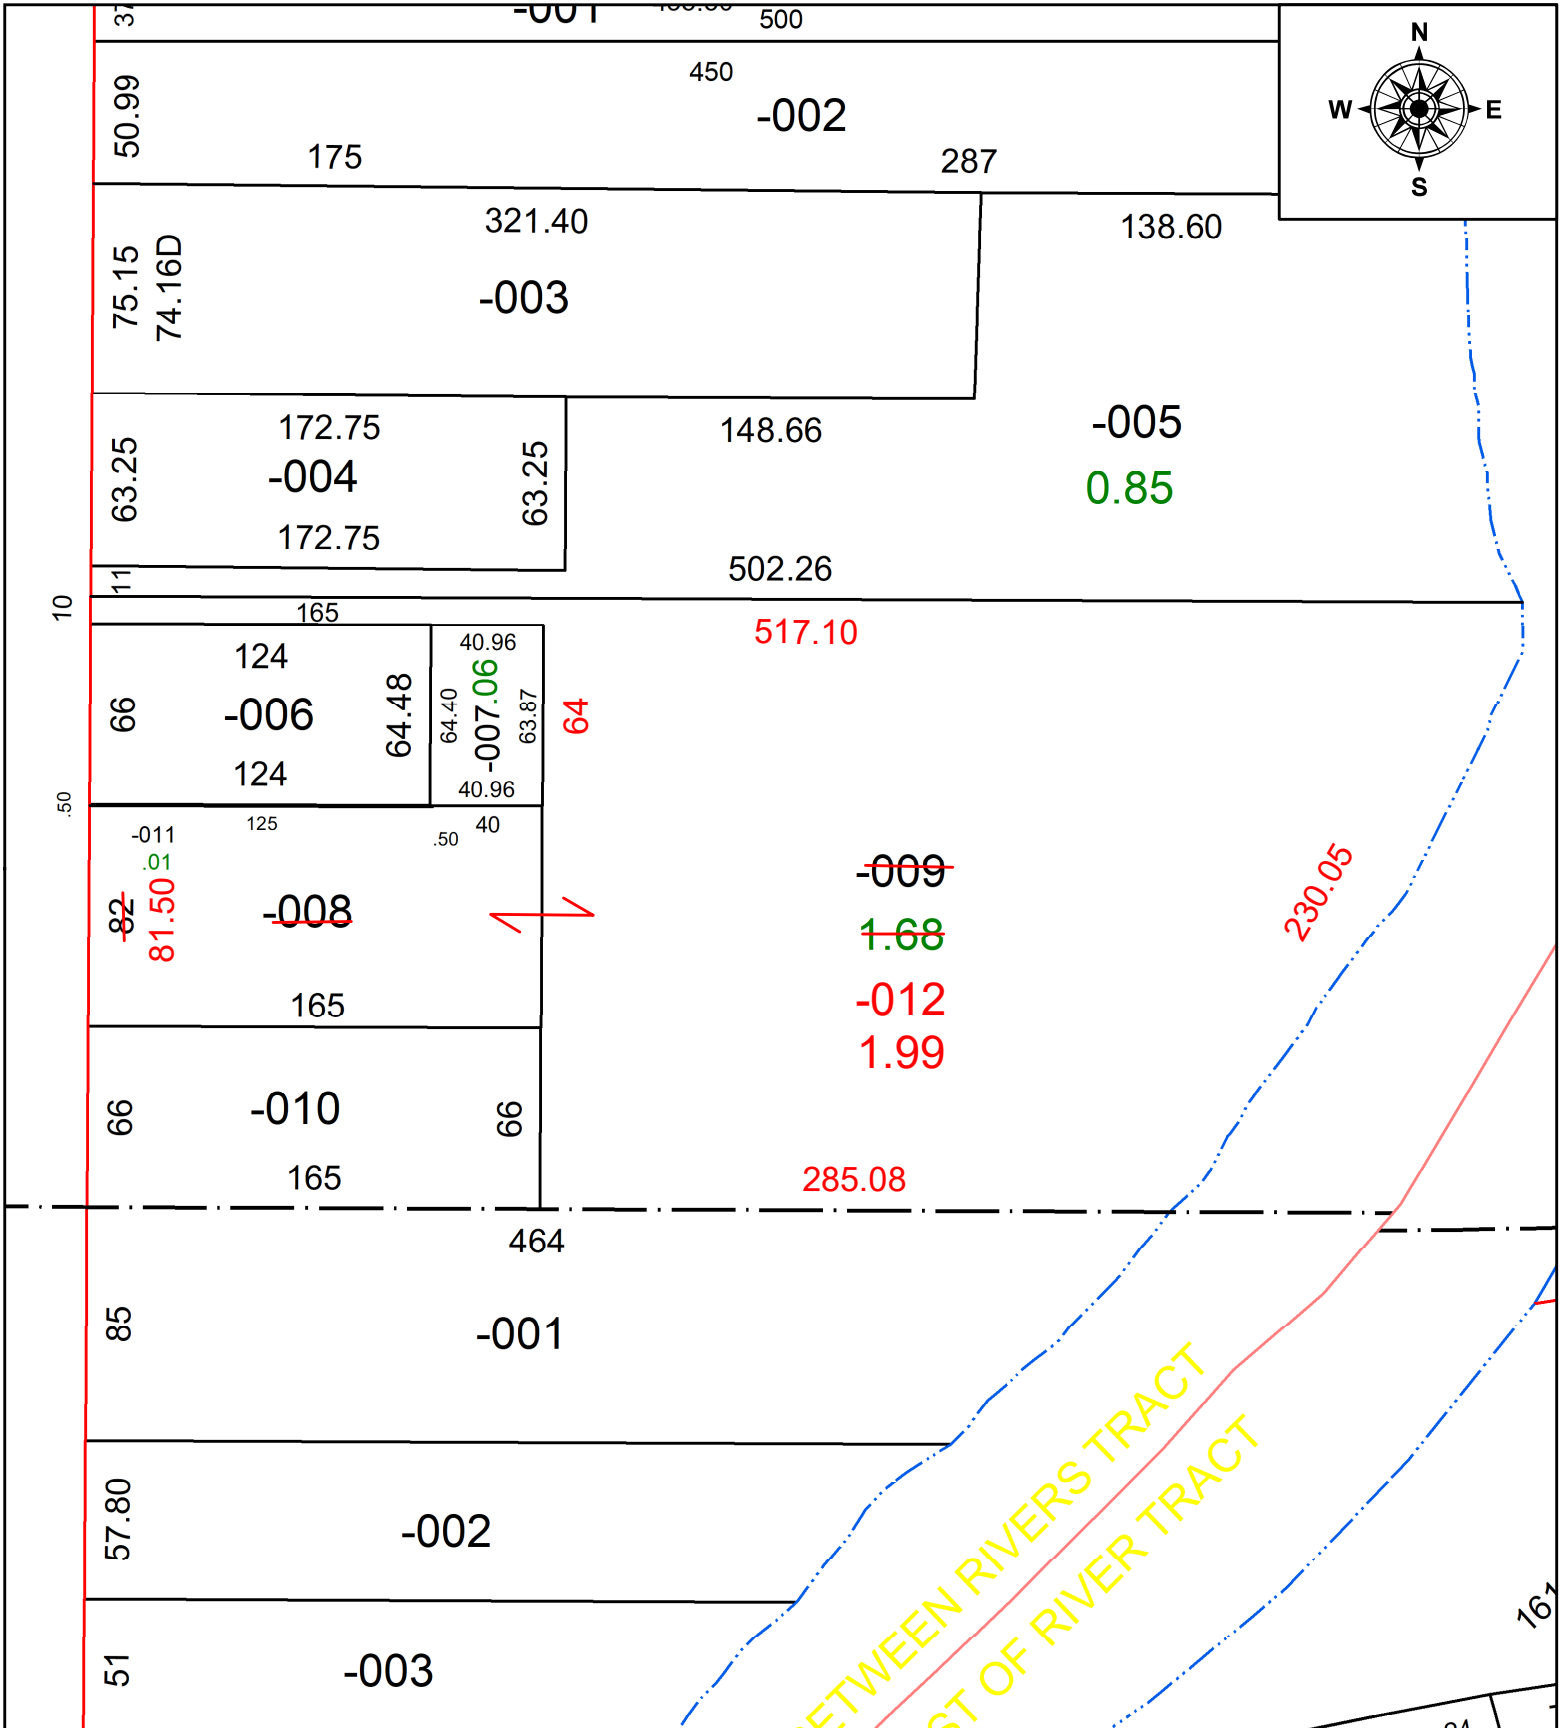

PARENT PARCEL: 06-26-020-000-008, -009

CHILD PARCEL: 06-26-020-000-012

STARTING POINT: E LINE OF EAST AVE AND S LINE OF O/L 20

22-04427

SPLITS/DEEDS PROCESSED
 LORAIN COUNTY TAX MAP DEPARTMENT
 226 MIDDLE AVE. ELYRIA, OH

SURVEYED BY: JAMES RESAR
 CLOSURE: 1: 159978
 MAP PAGE(S): 06-26-020
 APPROVED BY: AC DATE: 3/29/2022
 SCALE: 1" = 70 PRIOR INSTRUMENT: 2016-0577245