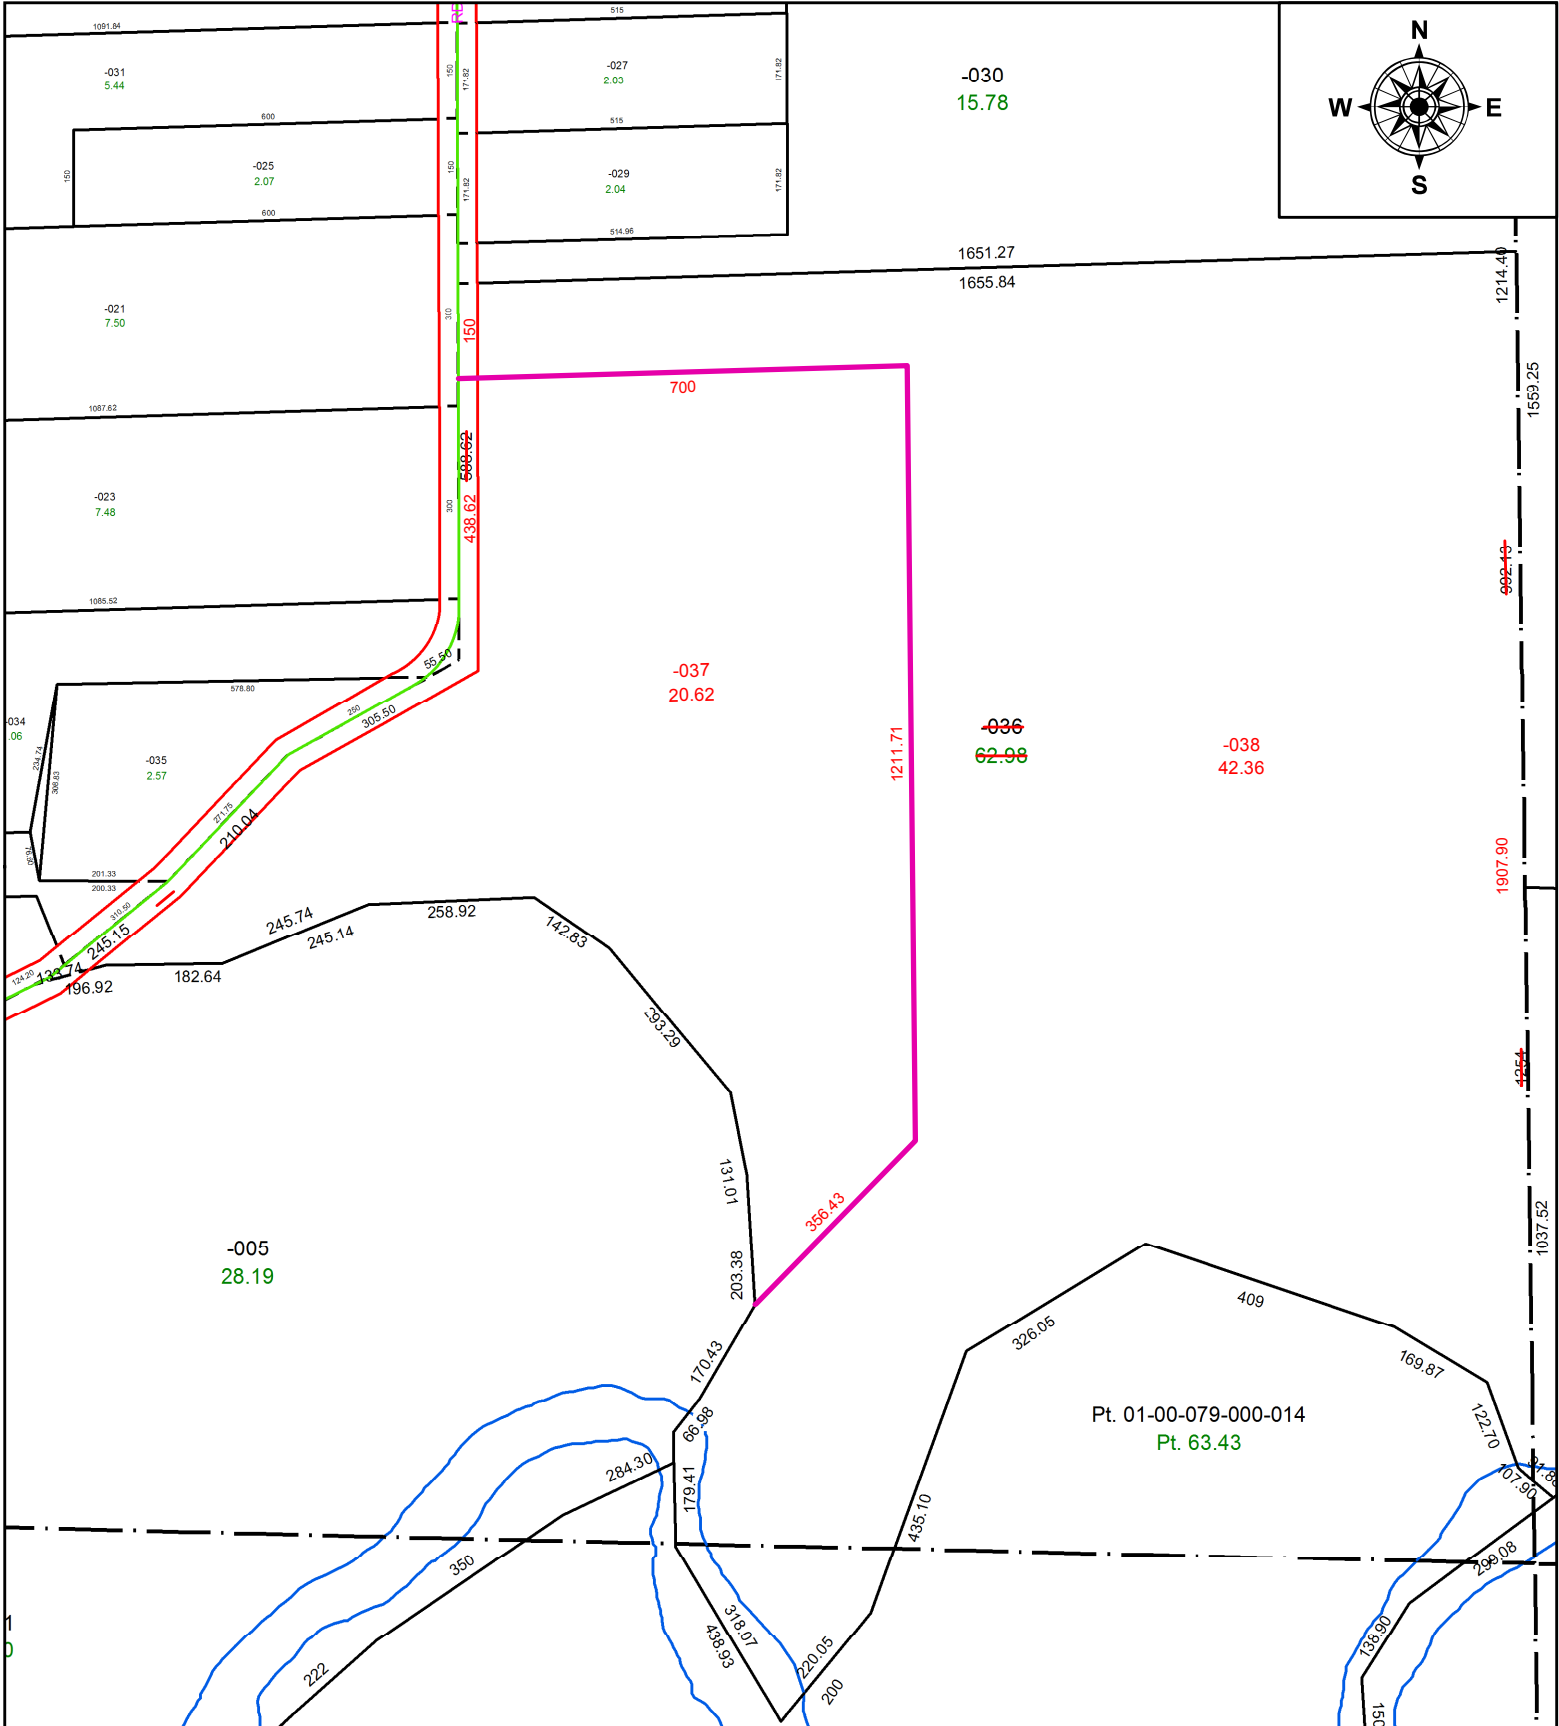

PARENT PARCEL: 01-00-066-000-036

CHILD PARCEL: 01-00-066-000-037 & -038

STARTING POINT: C/L OF GORE ORPHANAGE RD AND NORTH LINE OF OL 66

21-04425

**SPLITS/DEEDS PROCESSED**  
 LORAIN COUNTY TAX MAP DEPARTMENT  
 226 MIDDLE AVE. ELYRIA, OH

**SURVEYED BY:** JOHN A. DECHANT JR.  
**CLOSURE:** 1: 1044465  
**MAP PAGE(S):** 01-00-066  
**APPROVED BY:** AC **DATE:** 1/3/2022  
**SCALE:** 1" = 300 **PRIOR INSTRUMENT:** 2021- 0854967