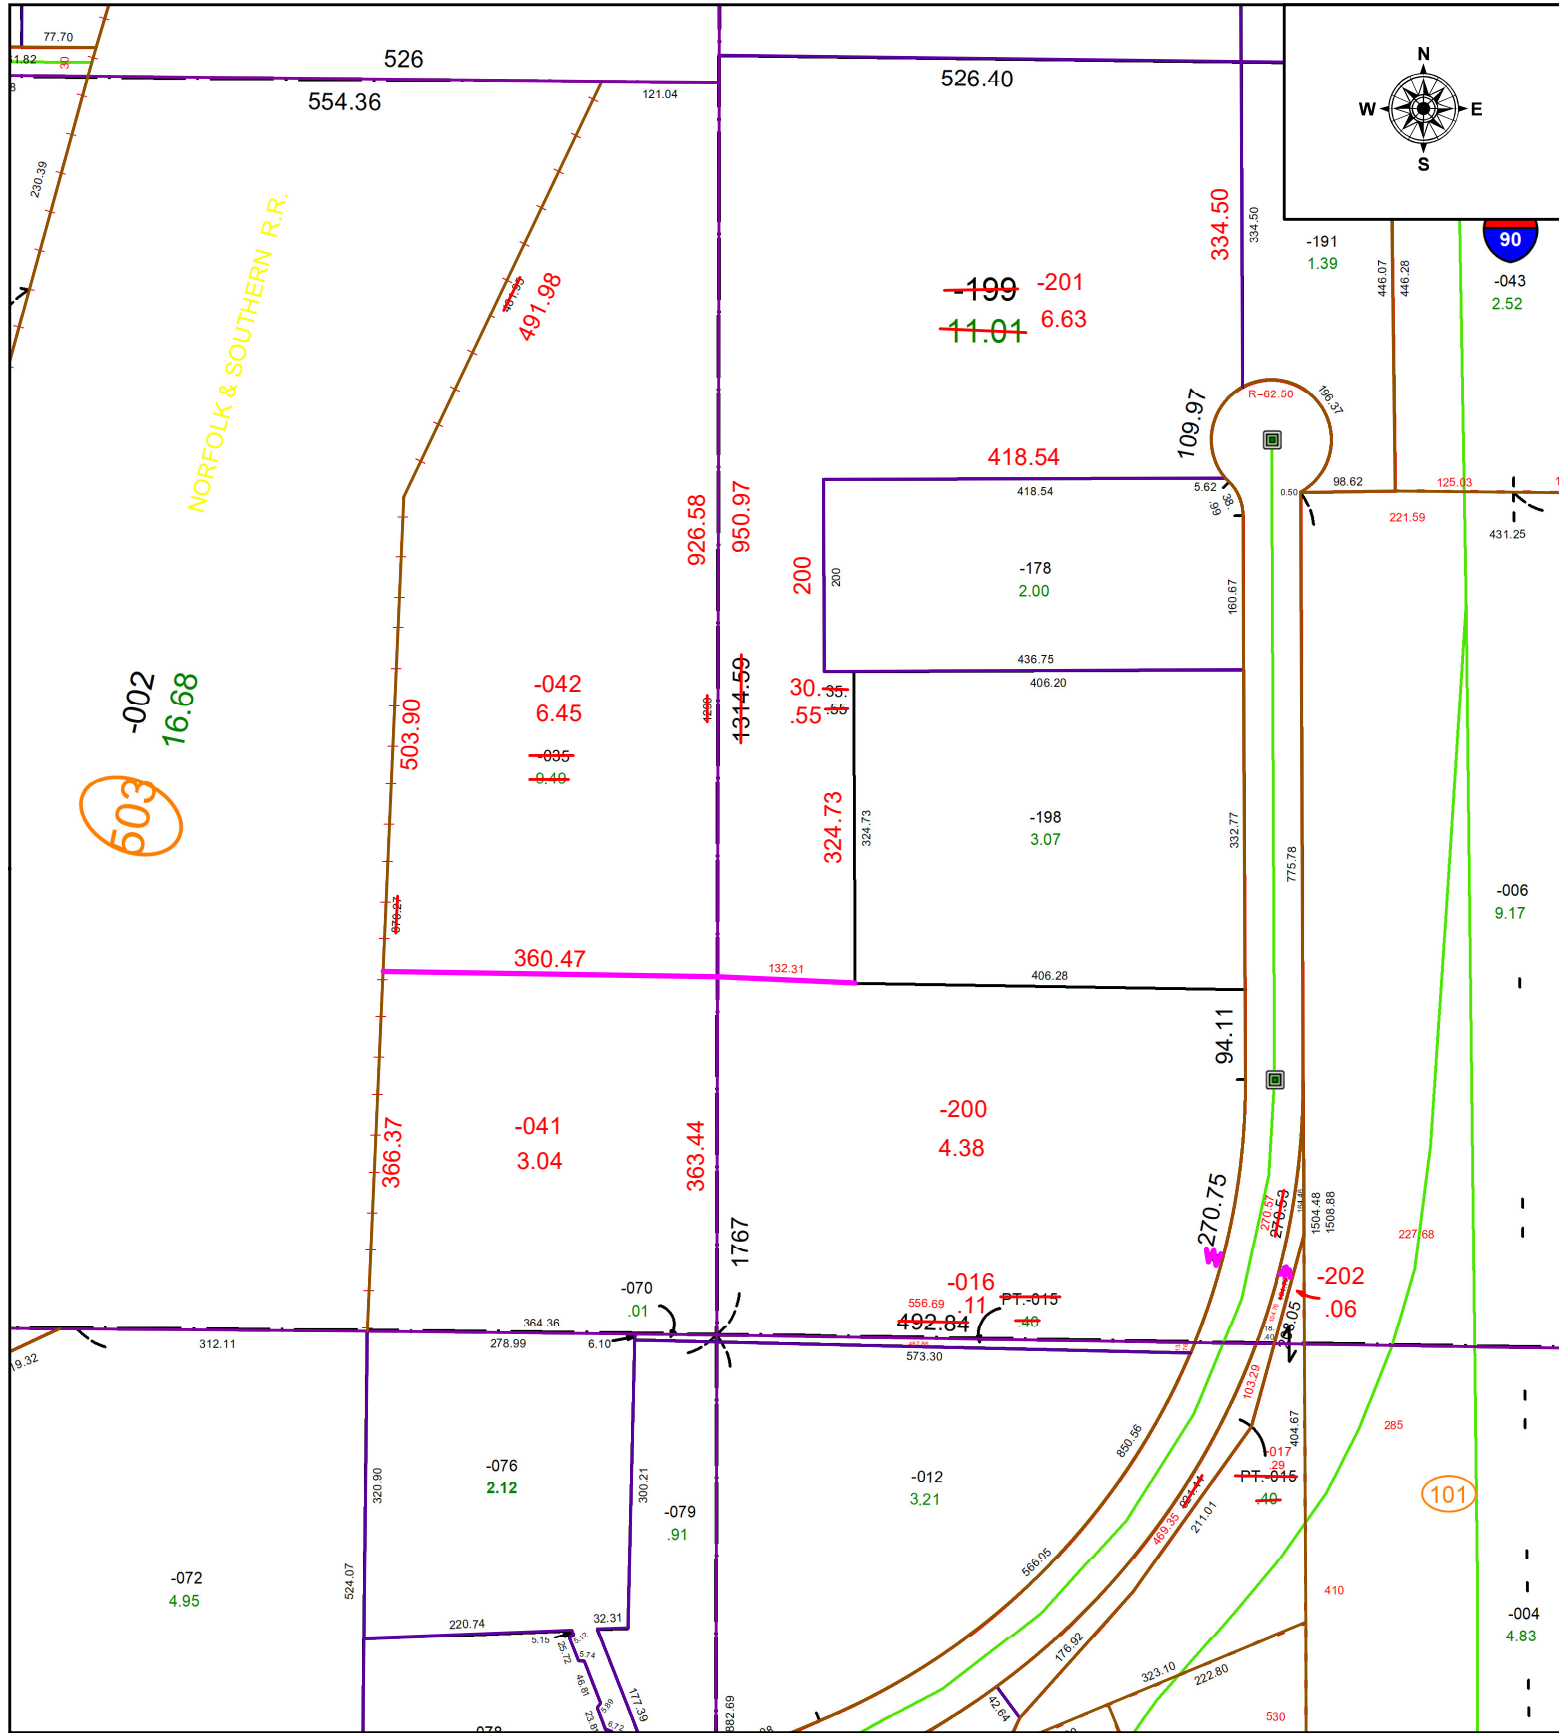

PARENT PARCEL: 03-00-072-000-035, 03-00-012-000-199, 03-00-073-000-070, & 03-00-011-101-015

CHILD PARCEL: 03-00-072-000-041, -042, 03-00-012-000-200, -201, -202, 03-00-011-101-016, -017

STARTING POINT: INTERSECTION OF C/L OF NORTH RIDGE RD & O.L.S 11 & 73

21-04420

SPLITS/DEEDS PROCESSED
 LORAIN COUNTY TAX MAP DEPARTMENT
 226 MIDDLE AVE. ELYRIA, OH

SURVEYED BY: AMY M. KELLY
CLOSURE: 1: 88,366
MAP PAGE(S): 03-00-072
APPROVED BY: WRZ **DATE:** 12/21/2021
SCALE: 1" = 200 **PRIOR INSTRUMENT:** 2021-0845403