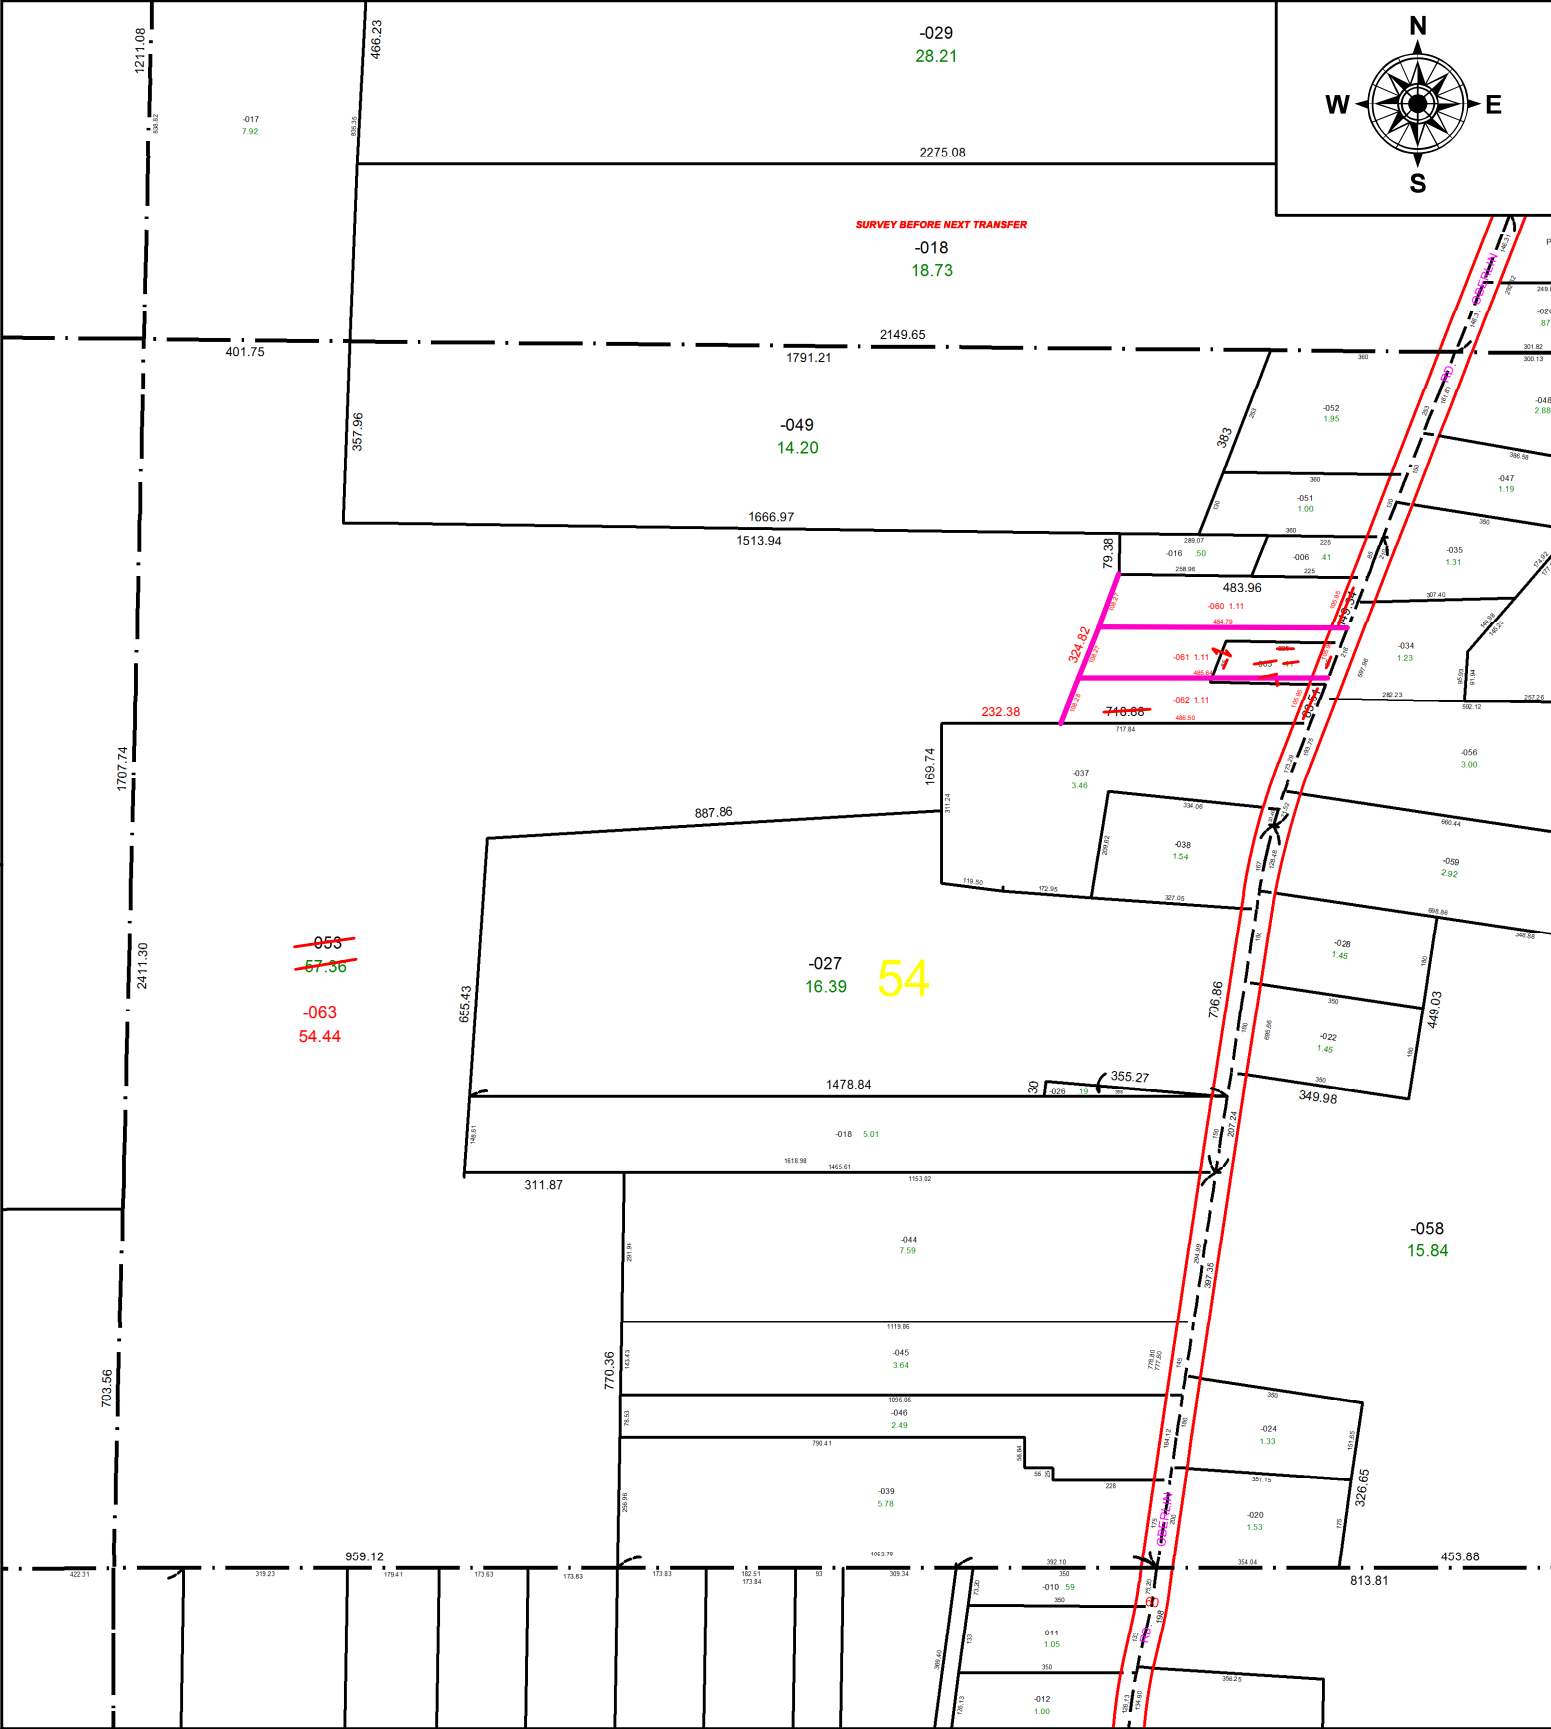

PARENT PARCEL: 05-00-054-000-005 & -053

CHILD PARCEL: 05-00-054-000-060 THRU -063

STARTING POINT: S.W. CORNER OF ORIGINAL LOT 55 AMHERST TWP.

21-04419

~~053~~
~~57.36~~
-063
54.44

54

SPLITS/DEEDS PROCESSED
LORAIN COUNTY TAX MAP DEPARTMENT
226 MIDDLE AVE. ELYRIA, OH

SURVEYED BY: AMY KELLY
CLOSURE: 1: 286,171
MAP PAGE(S): 05-00-054
APPROVED BY: DMA DATE: 12/13/2021
SCALE: 1" = 375' PRIOR INSTRUMENT: 2021-0820615