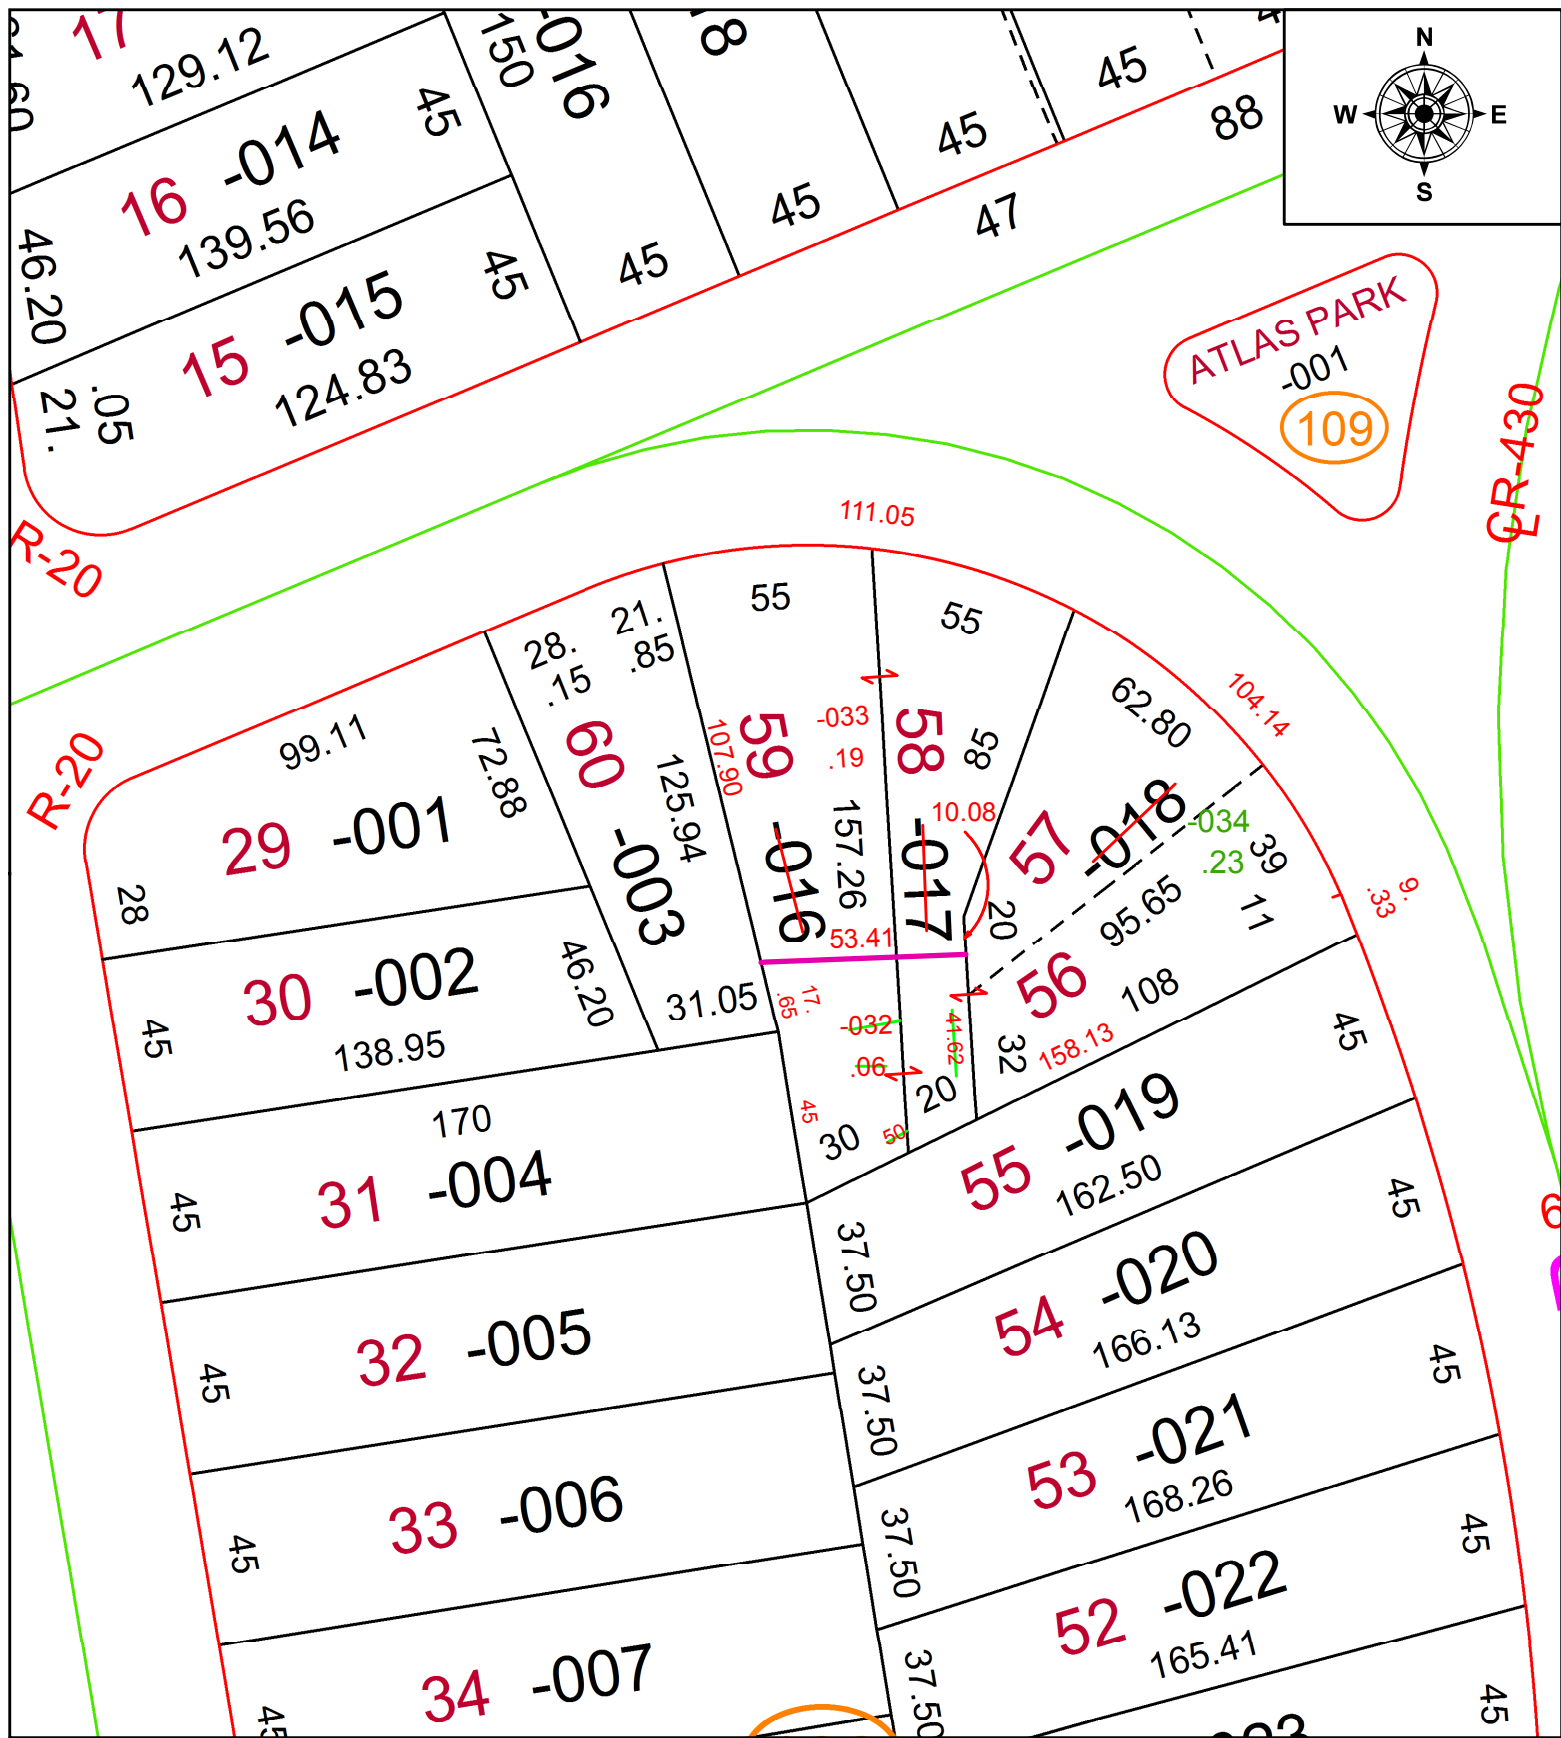

PARENT PARCEL: 03-00-047-108-016, -017, -018

CHILD PARCEL: 03-00-047-108-032, -033, -034

STARTING POINT: WEST LINE OF CONCORD DRIVE AND NE CORNER OF S/L 55

21-04416

SPLITS/DEEDS PROCESSED
 LORAIN COUNTY TAX MAP DEPARTMENT
 226 MIDDLE AVE. ELYRIA, OH

SURVEYED BY:	JOHN A. DECHANT JR
CLOSURE:	1: 35644
MAP PAGE(S):	03-00-047-A
APPROVED BY:	AC DATE: 12/6/2021
SCALE:	1" = 50 PRIOR INSTRUMENT: 2019- 0740080