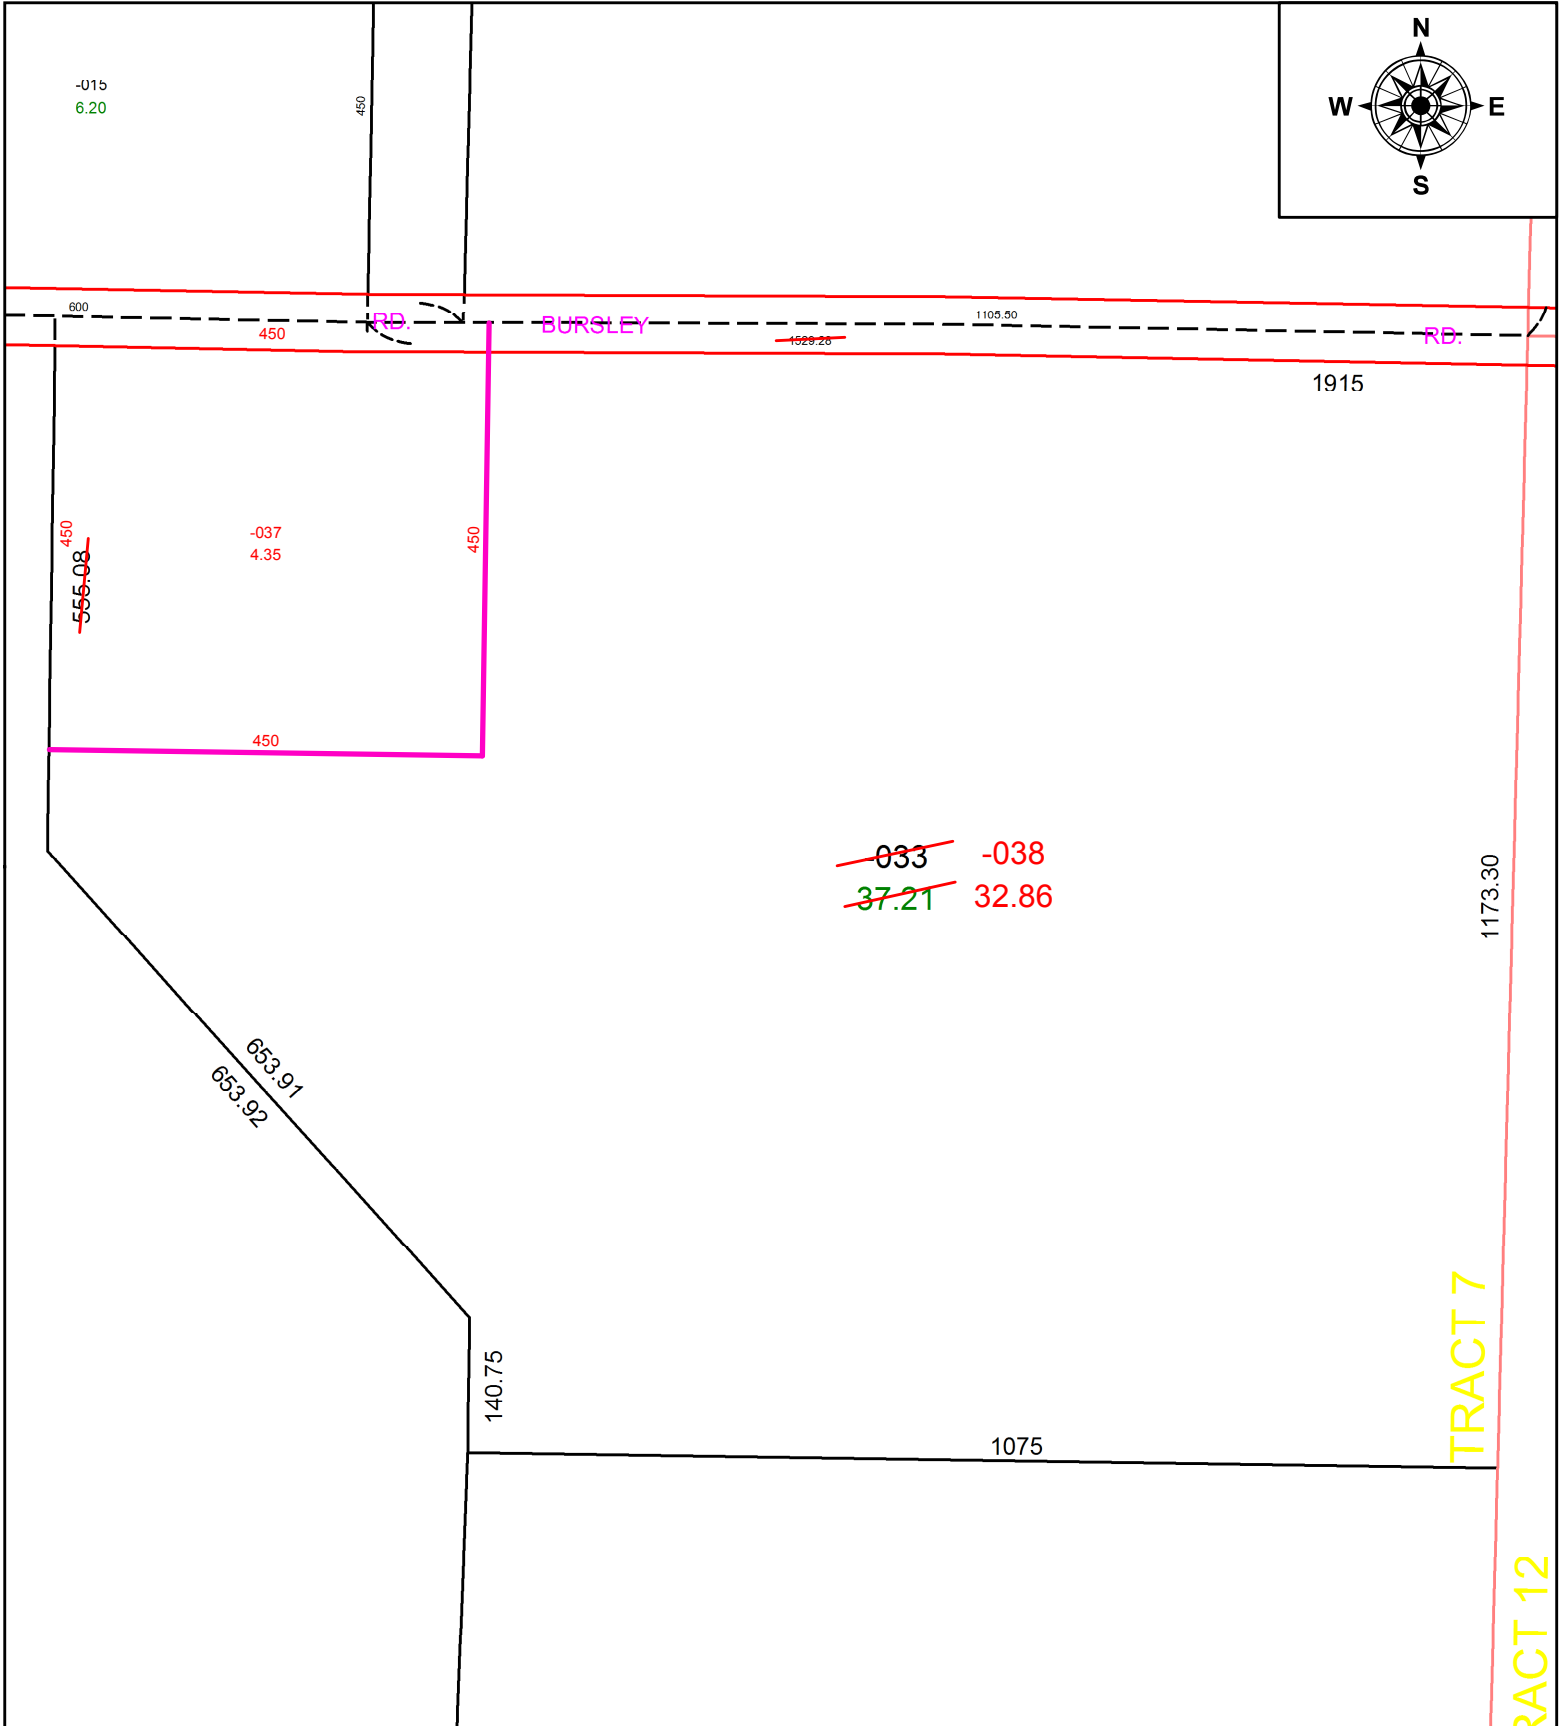

PARENT PARCEL: 21-07-000-000-033

CHILD PARCEL: 21-07-000-000-037 & -038

STARTING POINT: CL OF BURSLEY RD. & HAWLEY RD.

21-04410

SPLITS/DEEDS PROCESSED
 LORAIN COUNTY TAX MAP DEPARTMENT
 226 MIDDLE AVE. ELYRIA, OH

SURVEYED BY: WILFREDO BARBOSA

CLOSURE: 1: 2147483648

MAP PAGE(S): 21-07-000

APPROVED BY: DMA DATE: 11/16/2021

SCALE: 1" = 200' PRIOR INSTRUMENT: 20190727688