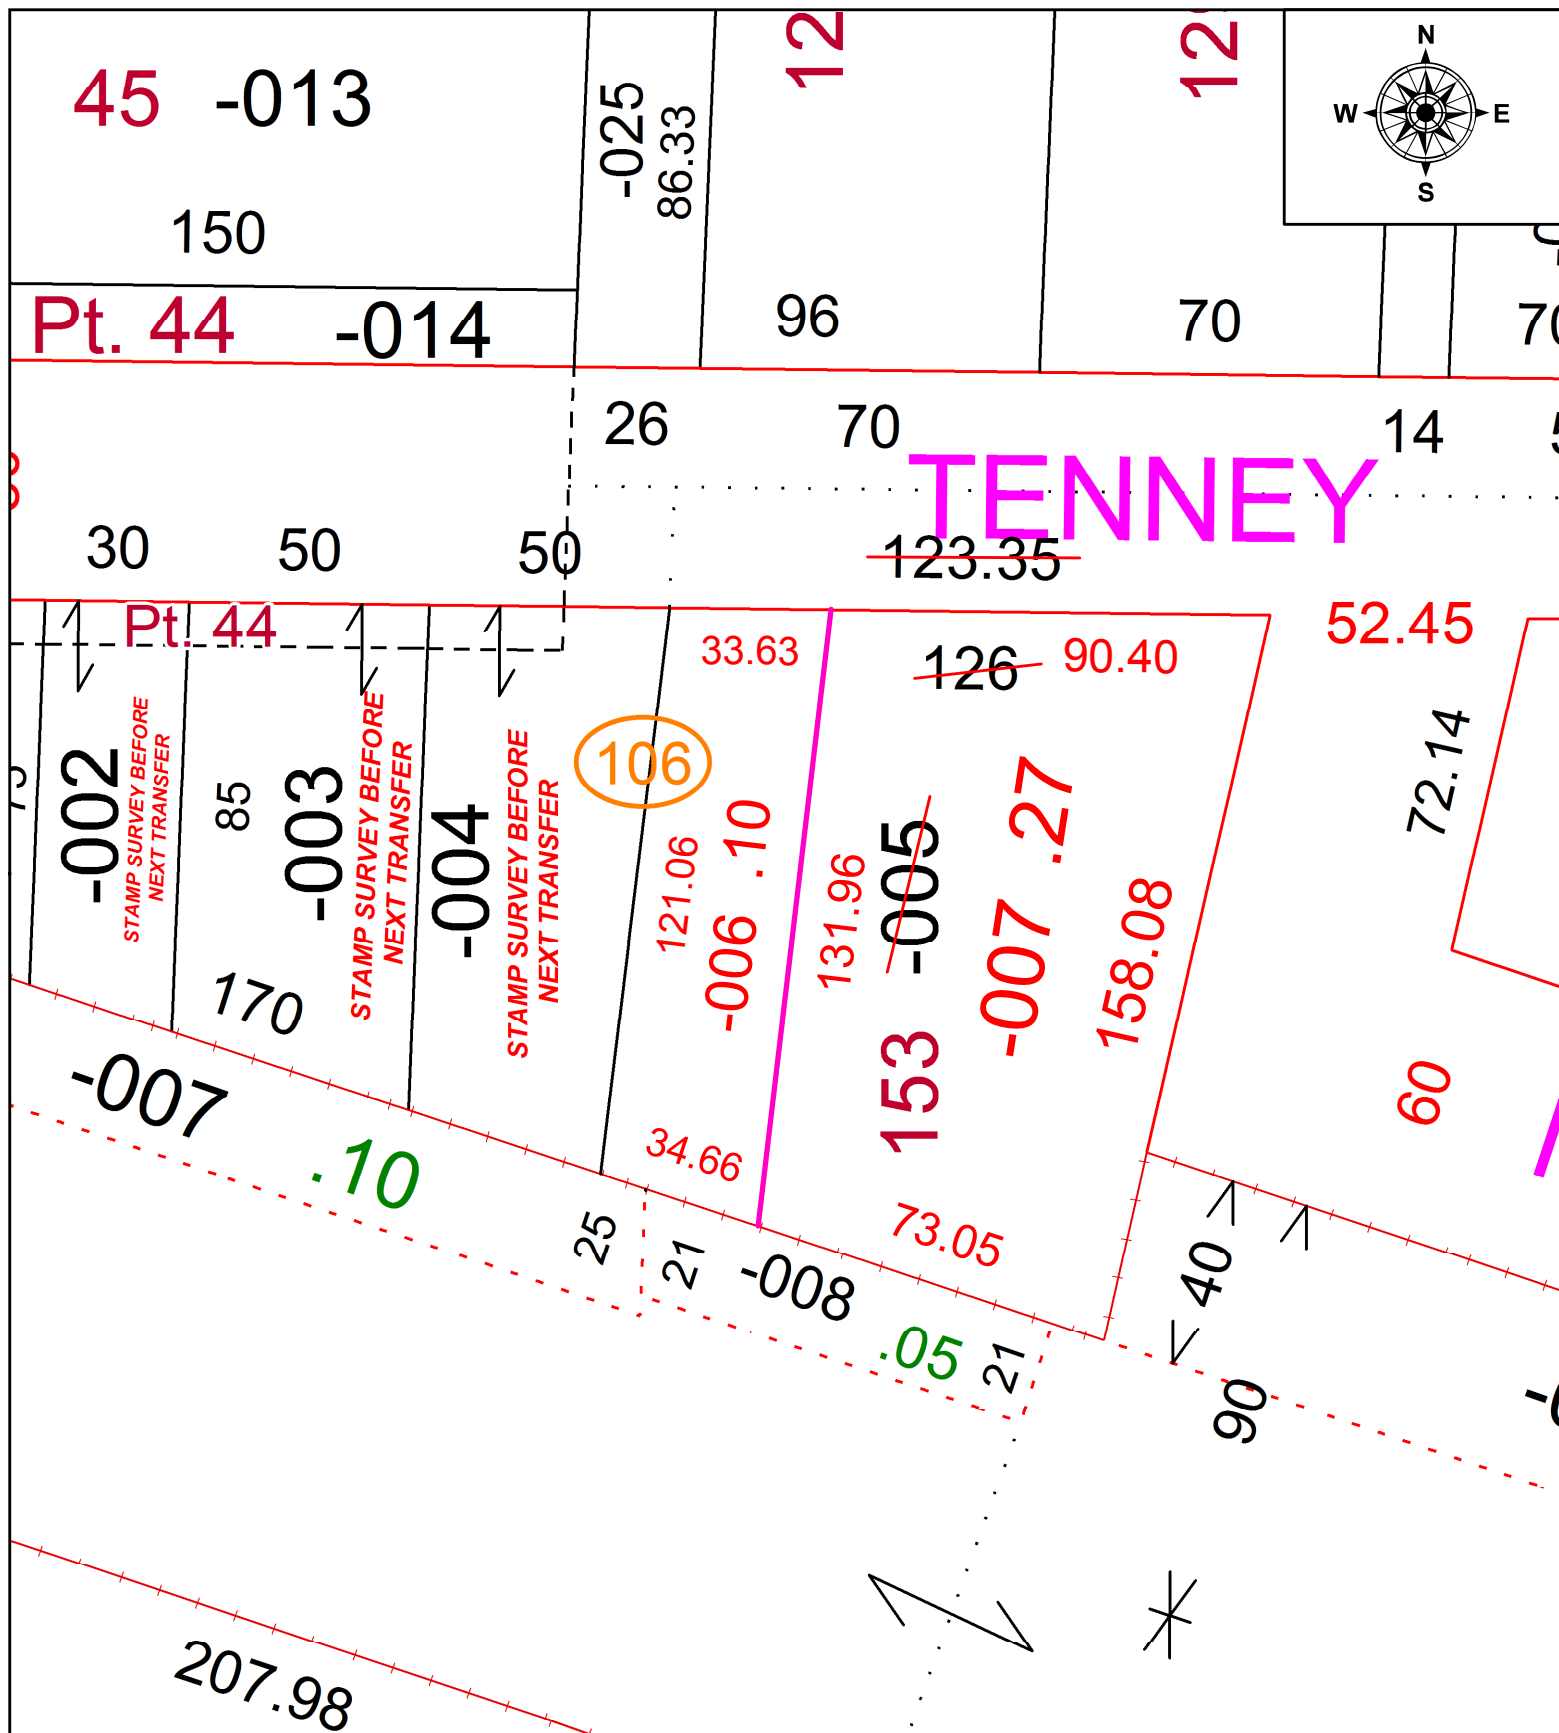

PARENT PARCEL: 05-00-024-106-005

CHILD PARCEL: 05-00-024-106-006 & -007

STARTING POINT: SOUTH LINE OF TENNY AVE. & EAST LINE OF CHURCH ST.

21-04409

SPLITS/DEEDS PROCESSED
 LORAIN COUNTY TAX MAP DEPARTMENT
 226 MIDDLE AVE. ELYRIA, OH

SURVEYED BY: PATRICK MCGANNON
 CLOSURE: 1: 54,408
 MAP PAGE(S): 05-00-024
 APPROVED BY: DMA DATE: 11/15/2021
 SCALE: 1" = 40' PRIOR INSTRUMENT: 20210799588