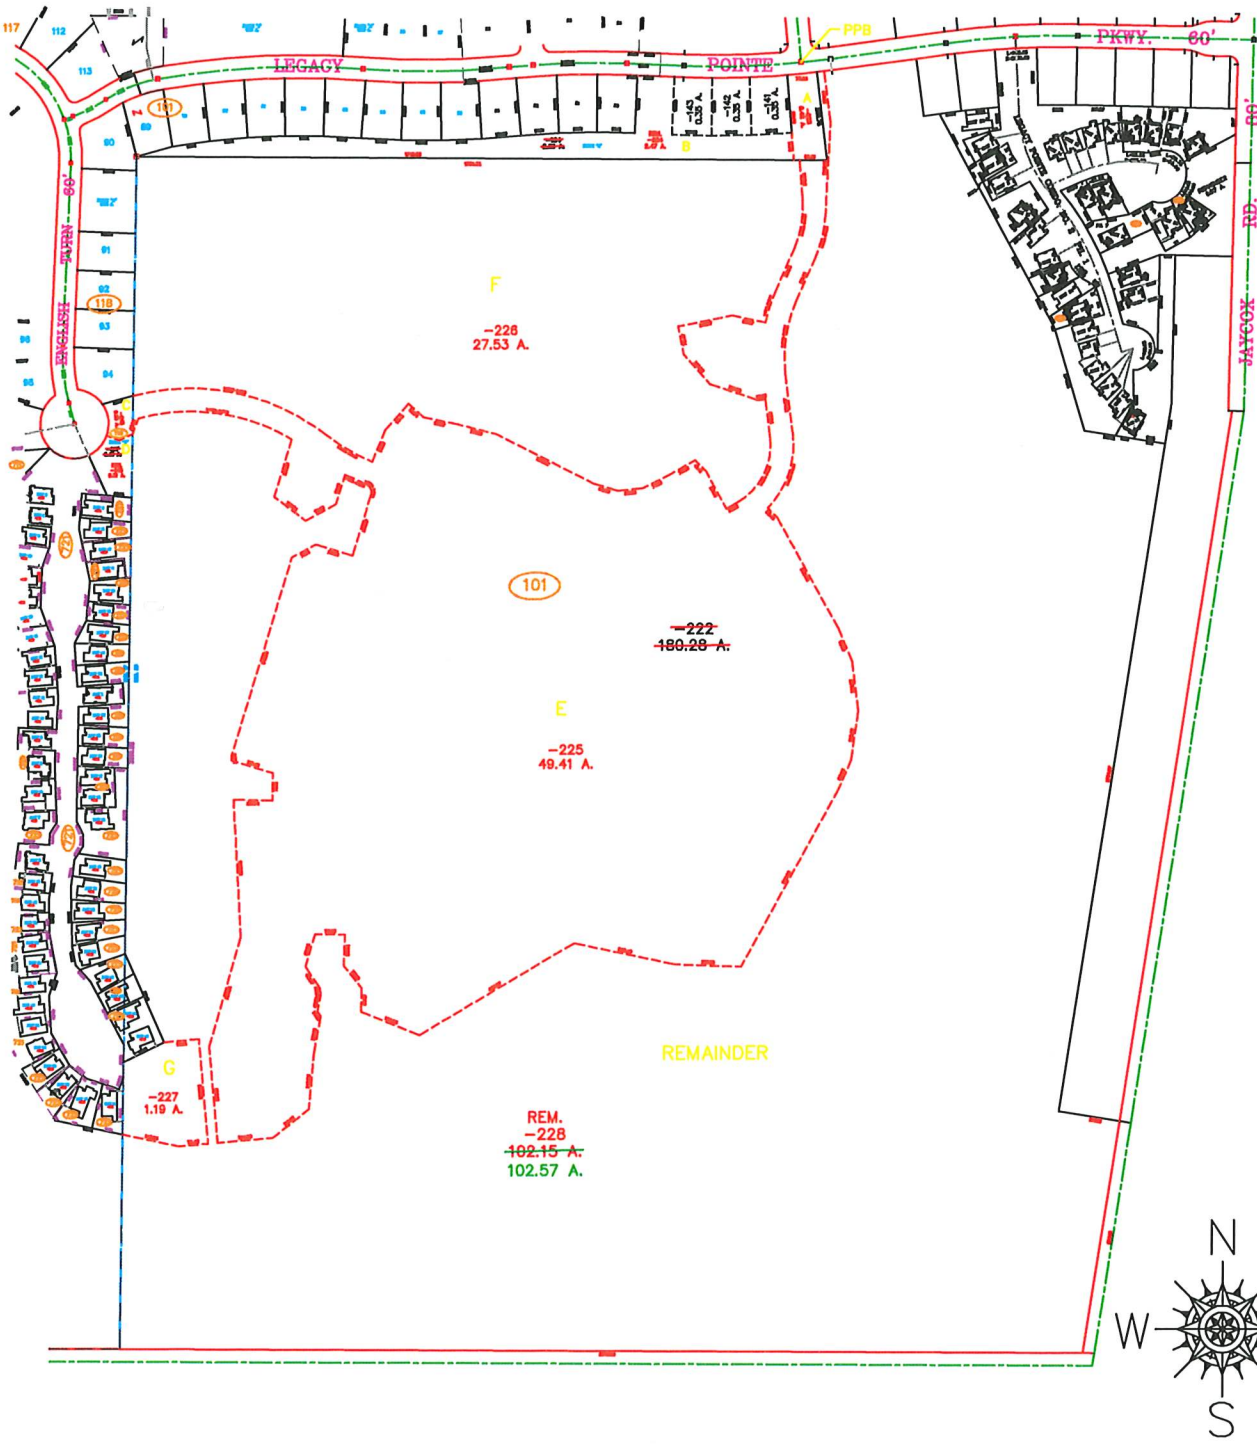

PARENT PARCEL: 04-00-017-118-007, 04-00-020-101-184 & -222
 CHILD PARCEL: 04-00-017-118-045 & -046, 04-00-020-101-223 thru -228
 STARTING POINT: I.P. MON BOX, CL OF LEGACY POINTE PKWY & CL OF LEGENDS RD.

21-04407

SPLITS/DEEDS PROCESSED
 LORAIN COUNTY TAX MAP DEPARTMENT
 226 MIDDLE AVE. ELYRIA, OHIO

SURVEYED BY: JAMES SAYLER
 CLOSURE: 0.01 : 10,000
 MAP PAGE(S): 04-00-017 & -020
 APPROVED BY: TJS DATE: 11/19/2021
 SCALE: 1" = 500' PRIOR INSTRUMENT: 2019-0742238