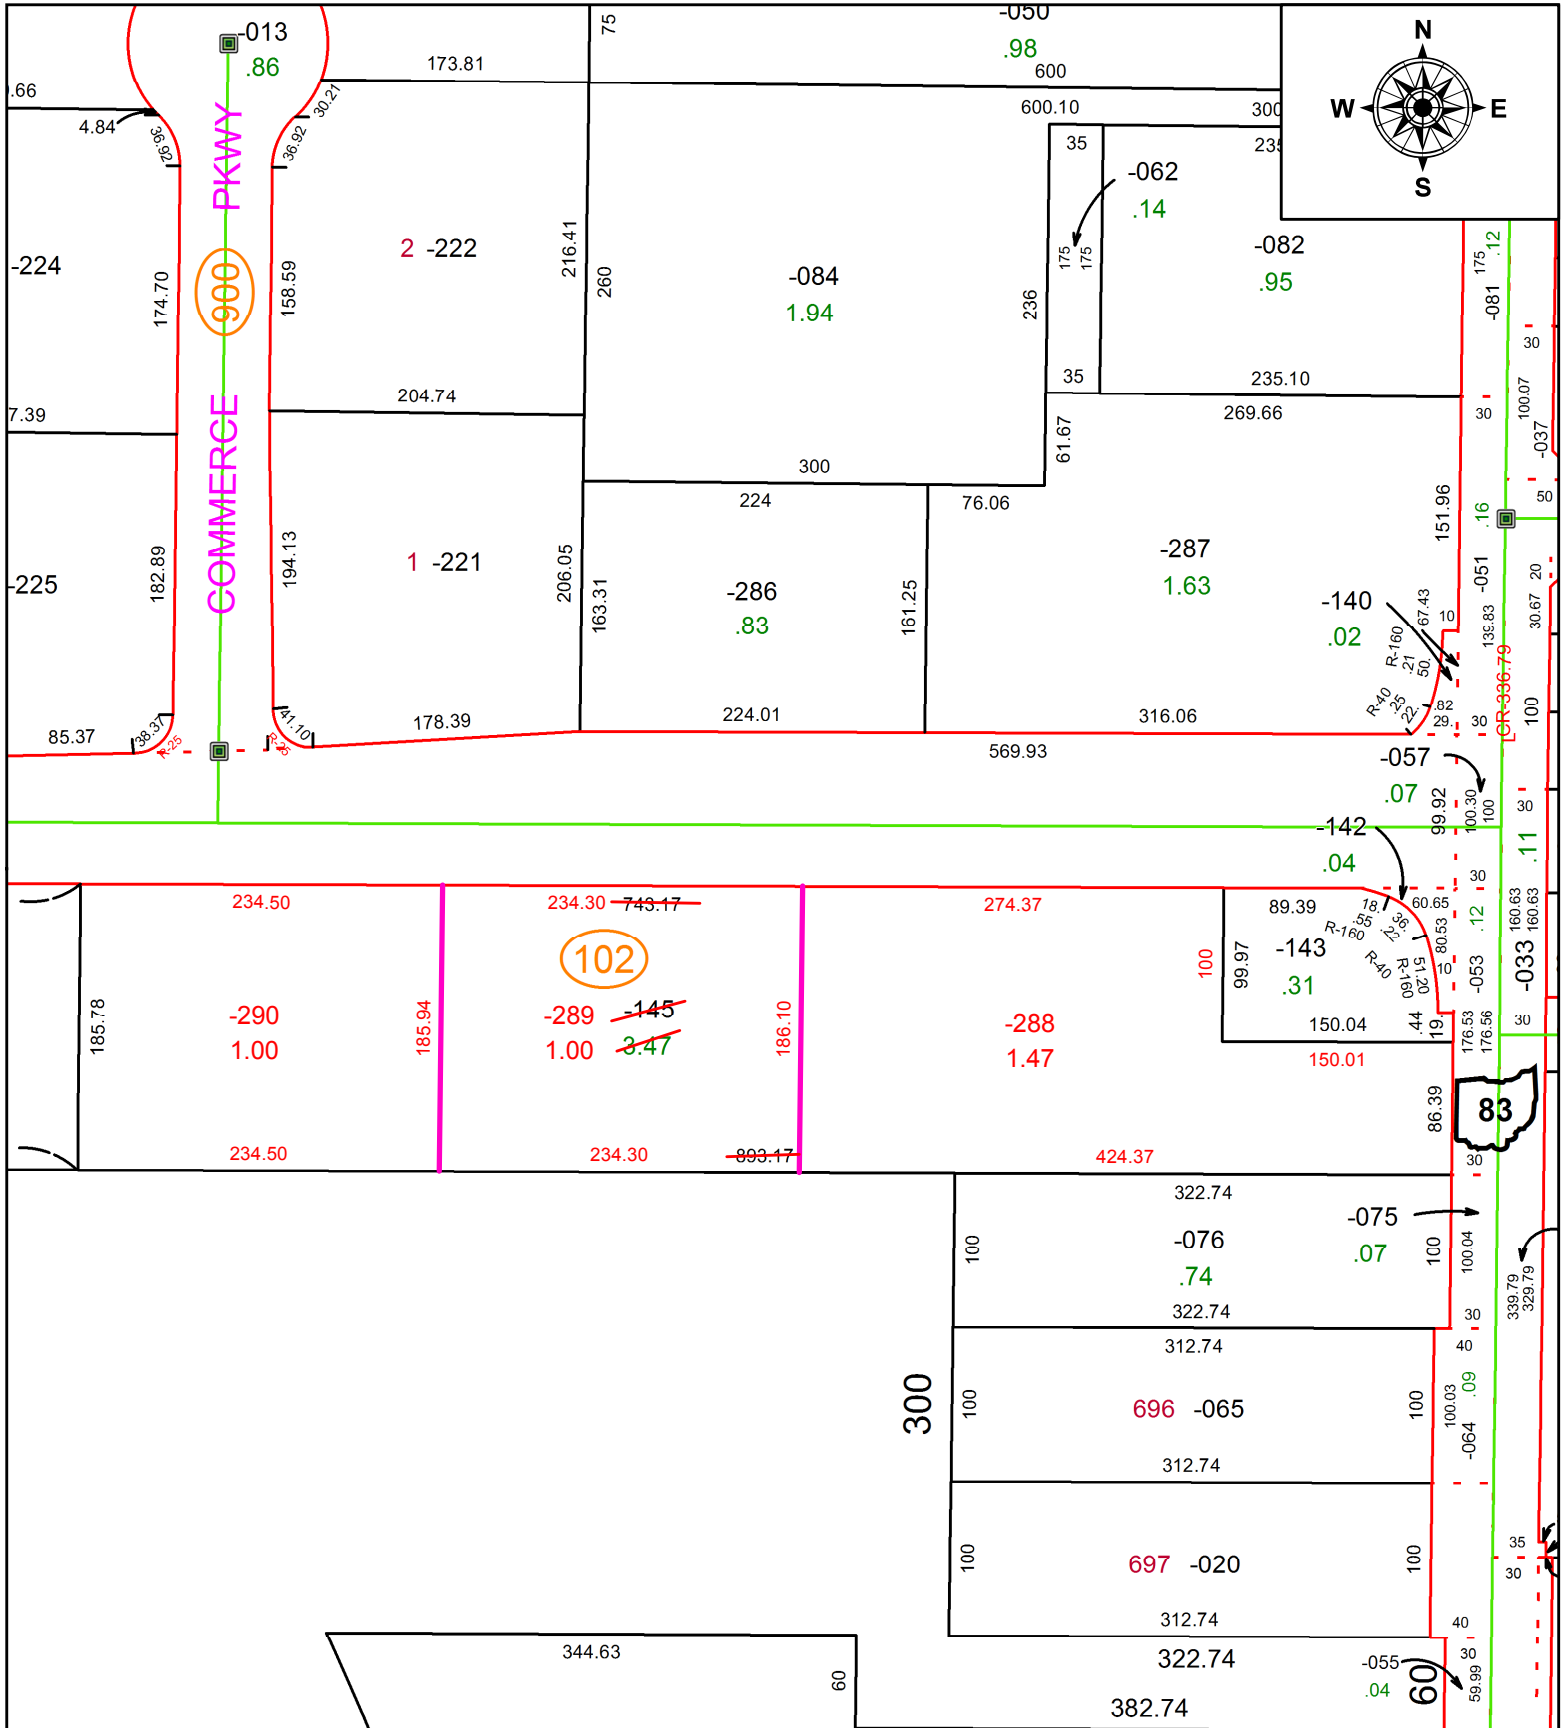

PARENT PARCEL: 04-00-017-102-145

CHILD PARCEL: 04-00-017-102-288 thru -290

STARTING POINT: CL OF AVON BELDEN RD. & BELMONT DR.

21-04400

SPLITS/DEEDS PROCESSED
 LORAIN COUNTY TAX MAP DEPARTMENT
 226 MIDDLE AVE. ELYRIA, OH

SURVEYED BY: JAMES RESAR
CLOSURE: 1: 137,646
MAP PAGE(S): 04-00-017
APPROVED BY: DMA **DATE:** 11/3/2021
SCALE: 1" = 125' **PRIOR INSTRUMENT:** 20070226760