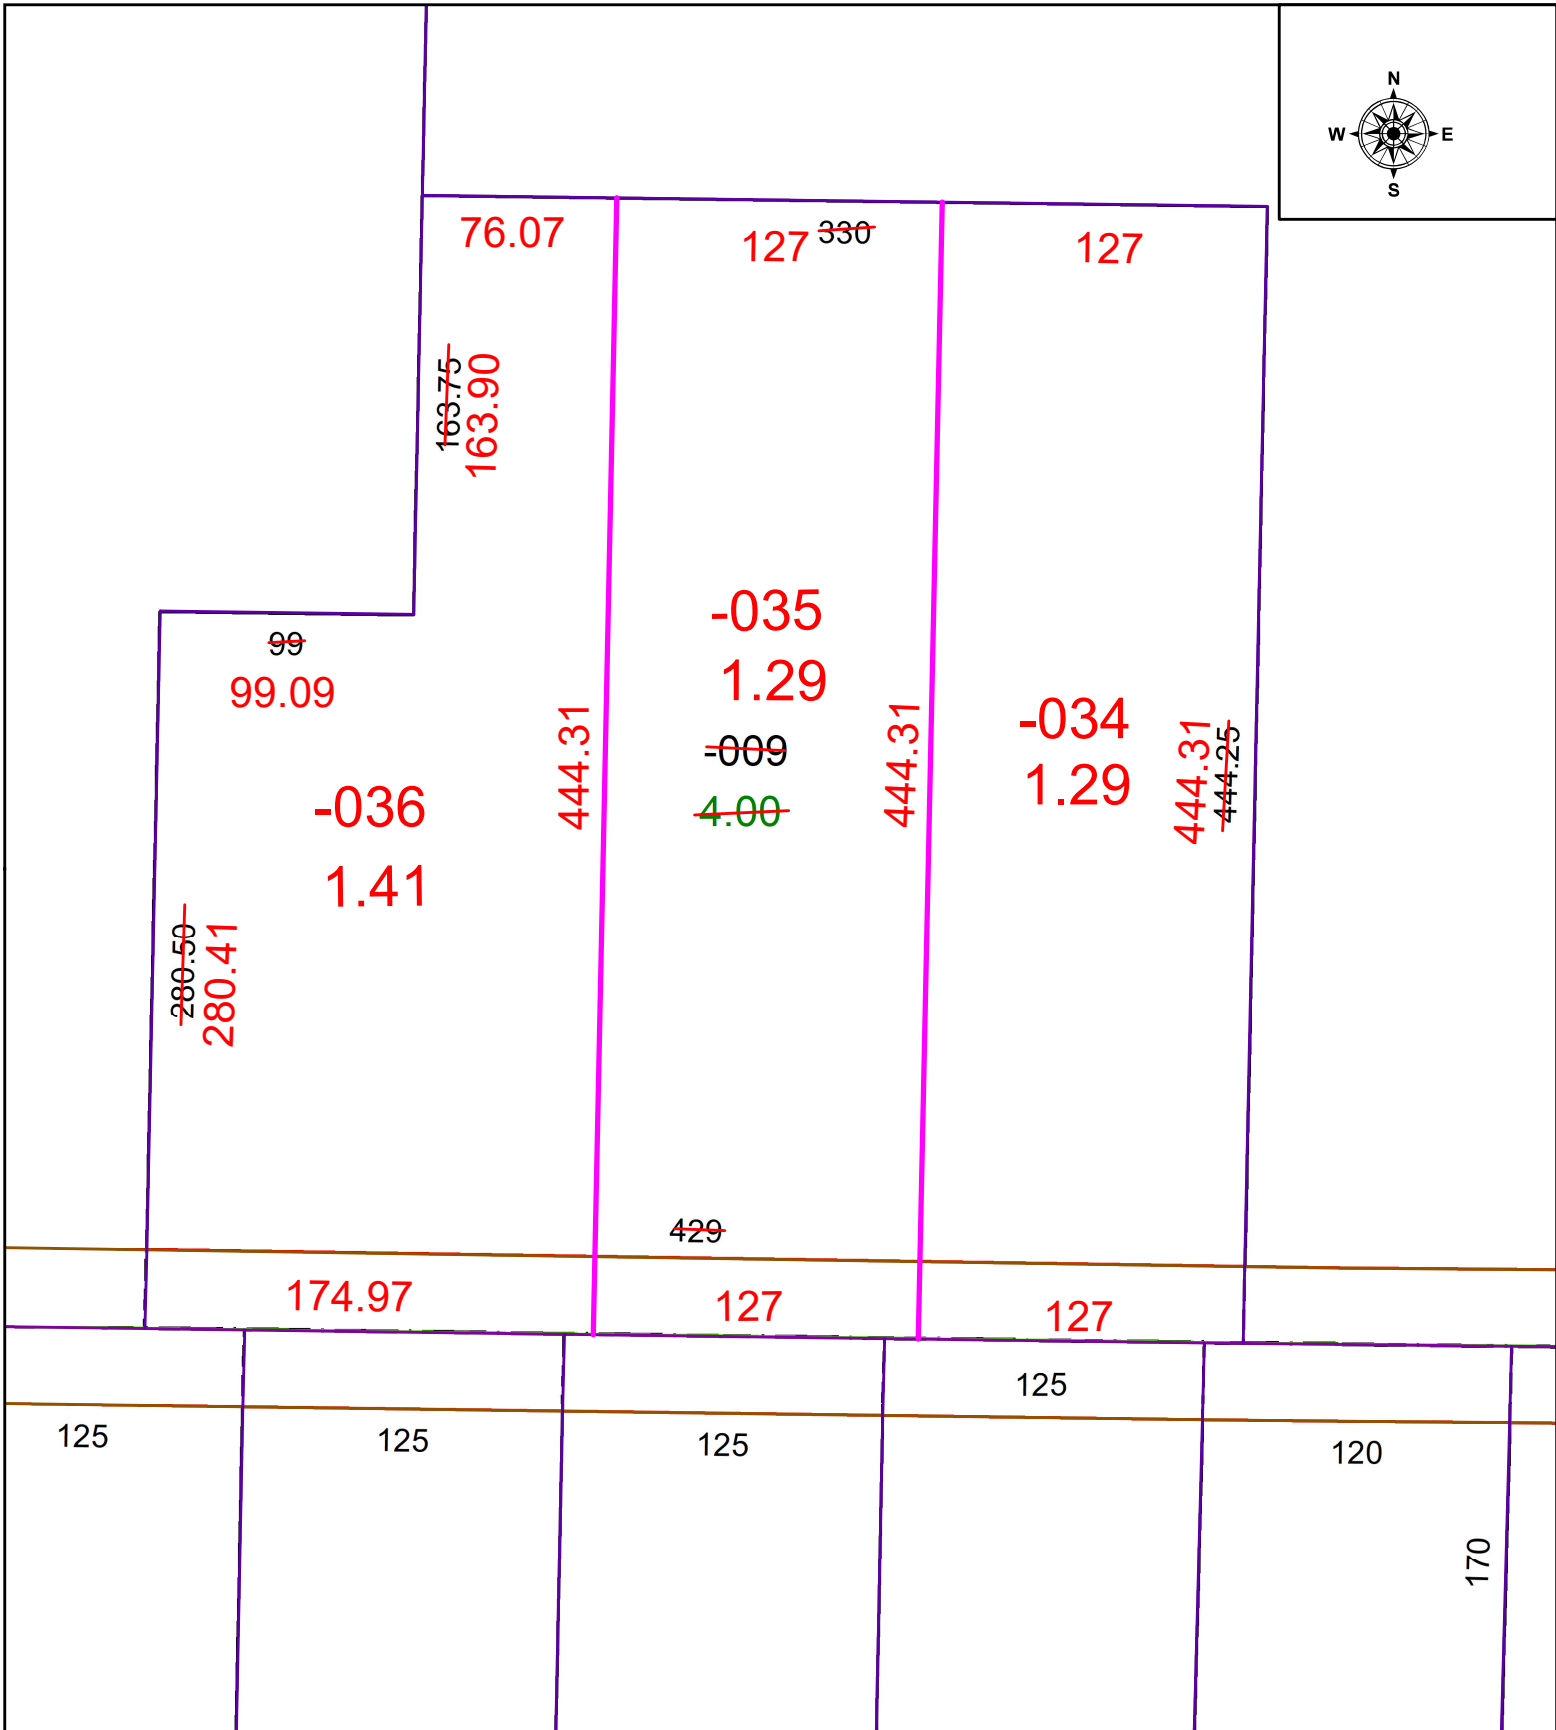

PARENT PARCEL: 09-00-092-000-009

CHILD PARCEL: 09-00-092-000-034, -035, -036

STARTING POINT: MONUMENT BOX AT INTERSECTION OF QUARRY RD & WEST HAMILTON ST

21-04397

SPLITS/DEEDS PROCESSED
 LORAIN COUNTY TAX MAP DEPARTMENT
 226 MIDDLE AVE. ELYRIA, OH

SURVEYED BY: JOHN A. DECHANT JR.
CLOSURE: 1: -2147483648
MAP PAGE(S): 09-00-092
APPROVED BY: WRZ **DATE:** 10/28/2021
SCALE: 1" = 75 **PRIOR INSTRUMENT:** 2021-0803554