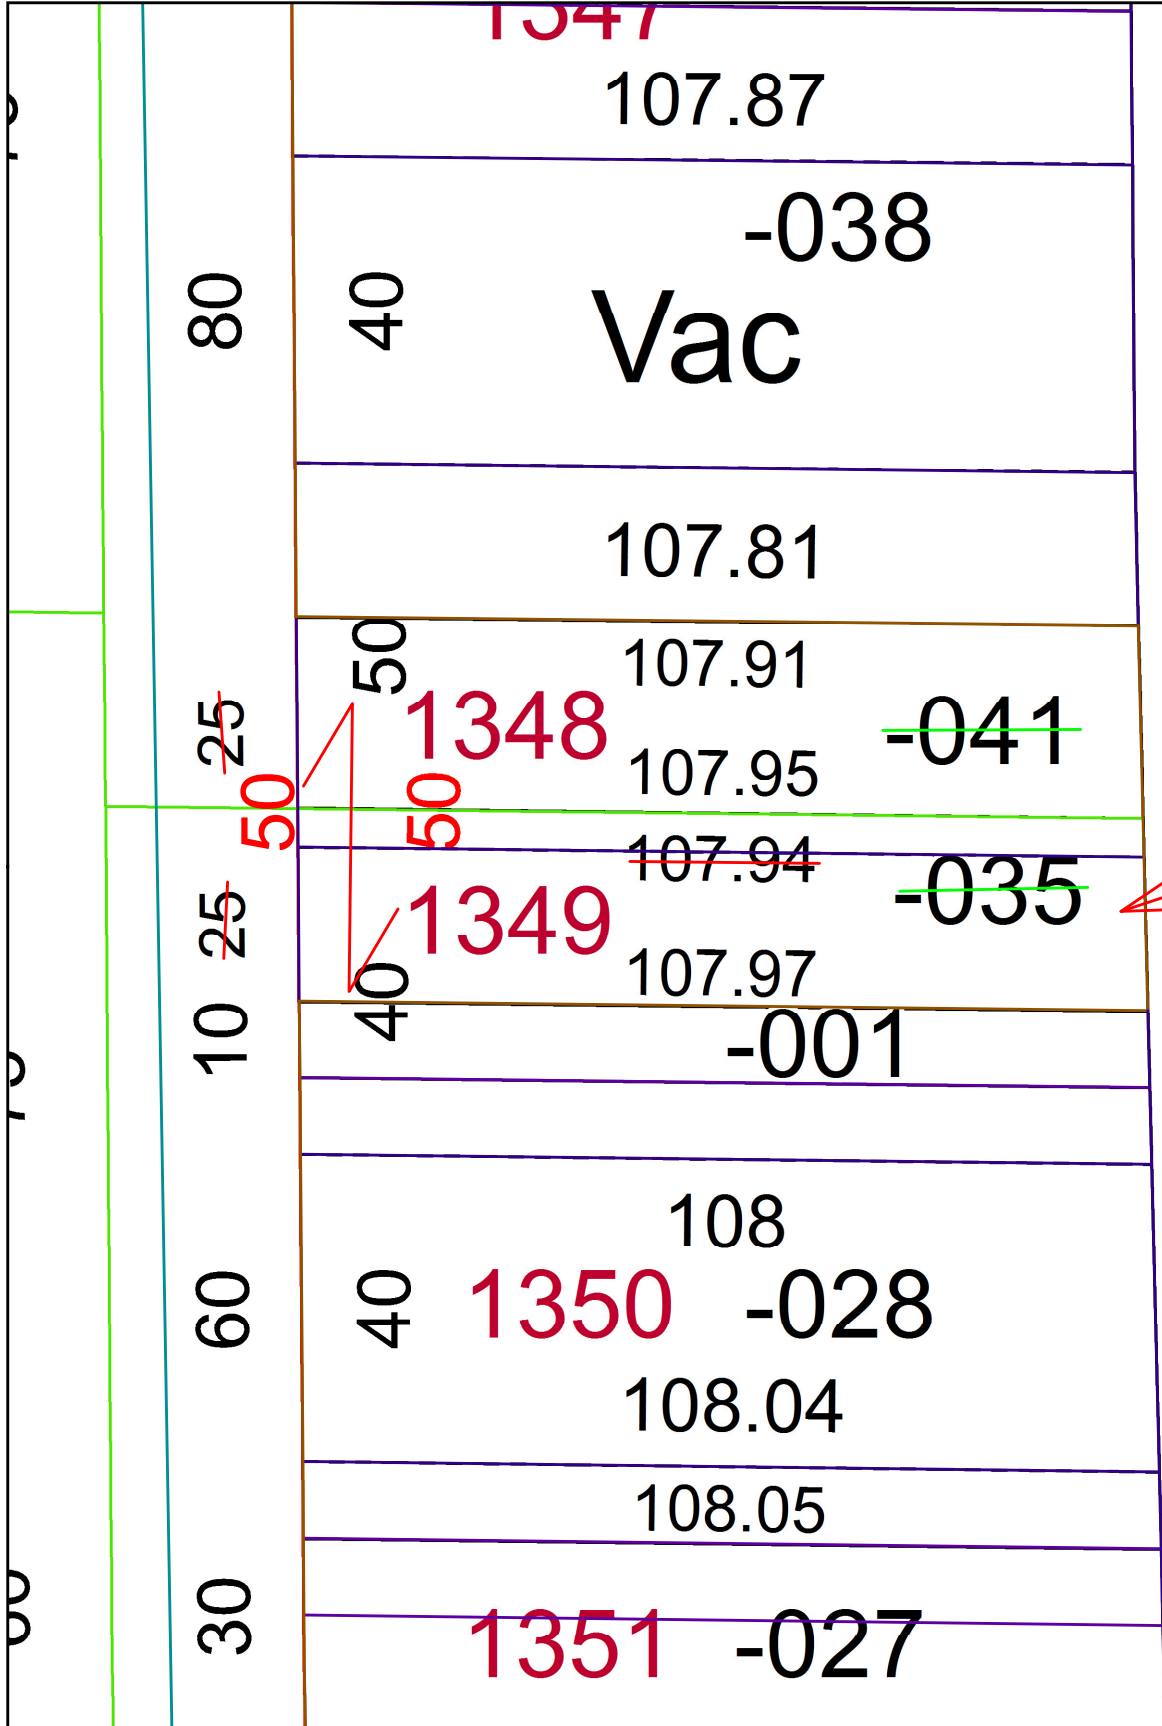

PARENT PARCEL: 01-00-002-118-041 & 01-00-002-122-035

CHILD PARCEL: 01-00-002-122-036

STARTING POINT: INTERSECTION EASTERLY LINE OF HIGH BRIDGE RD & SOUTH LINE OF THORNWOOD RD

21-04394

 **SPLITS/DEEDS PROCESSED**  
 LORAIN COUNTY TAX MAP DEPARTMENT  
 226 MIDDLE AVE. ELYRIA, OH

SURVEYED BY: PATRICK MCGANNON  
 CLOSURE: 1: 93,212  
 MAP PAGE(S): 01-00-002  
 APPROVED BY: WRZ DATE: 10/22/2021  
 SCALE: 1" = 25' PRIOR INSTRUMENT: VOL. 23 PG. 20