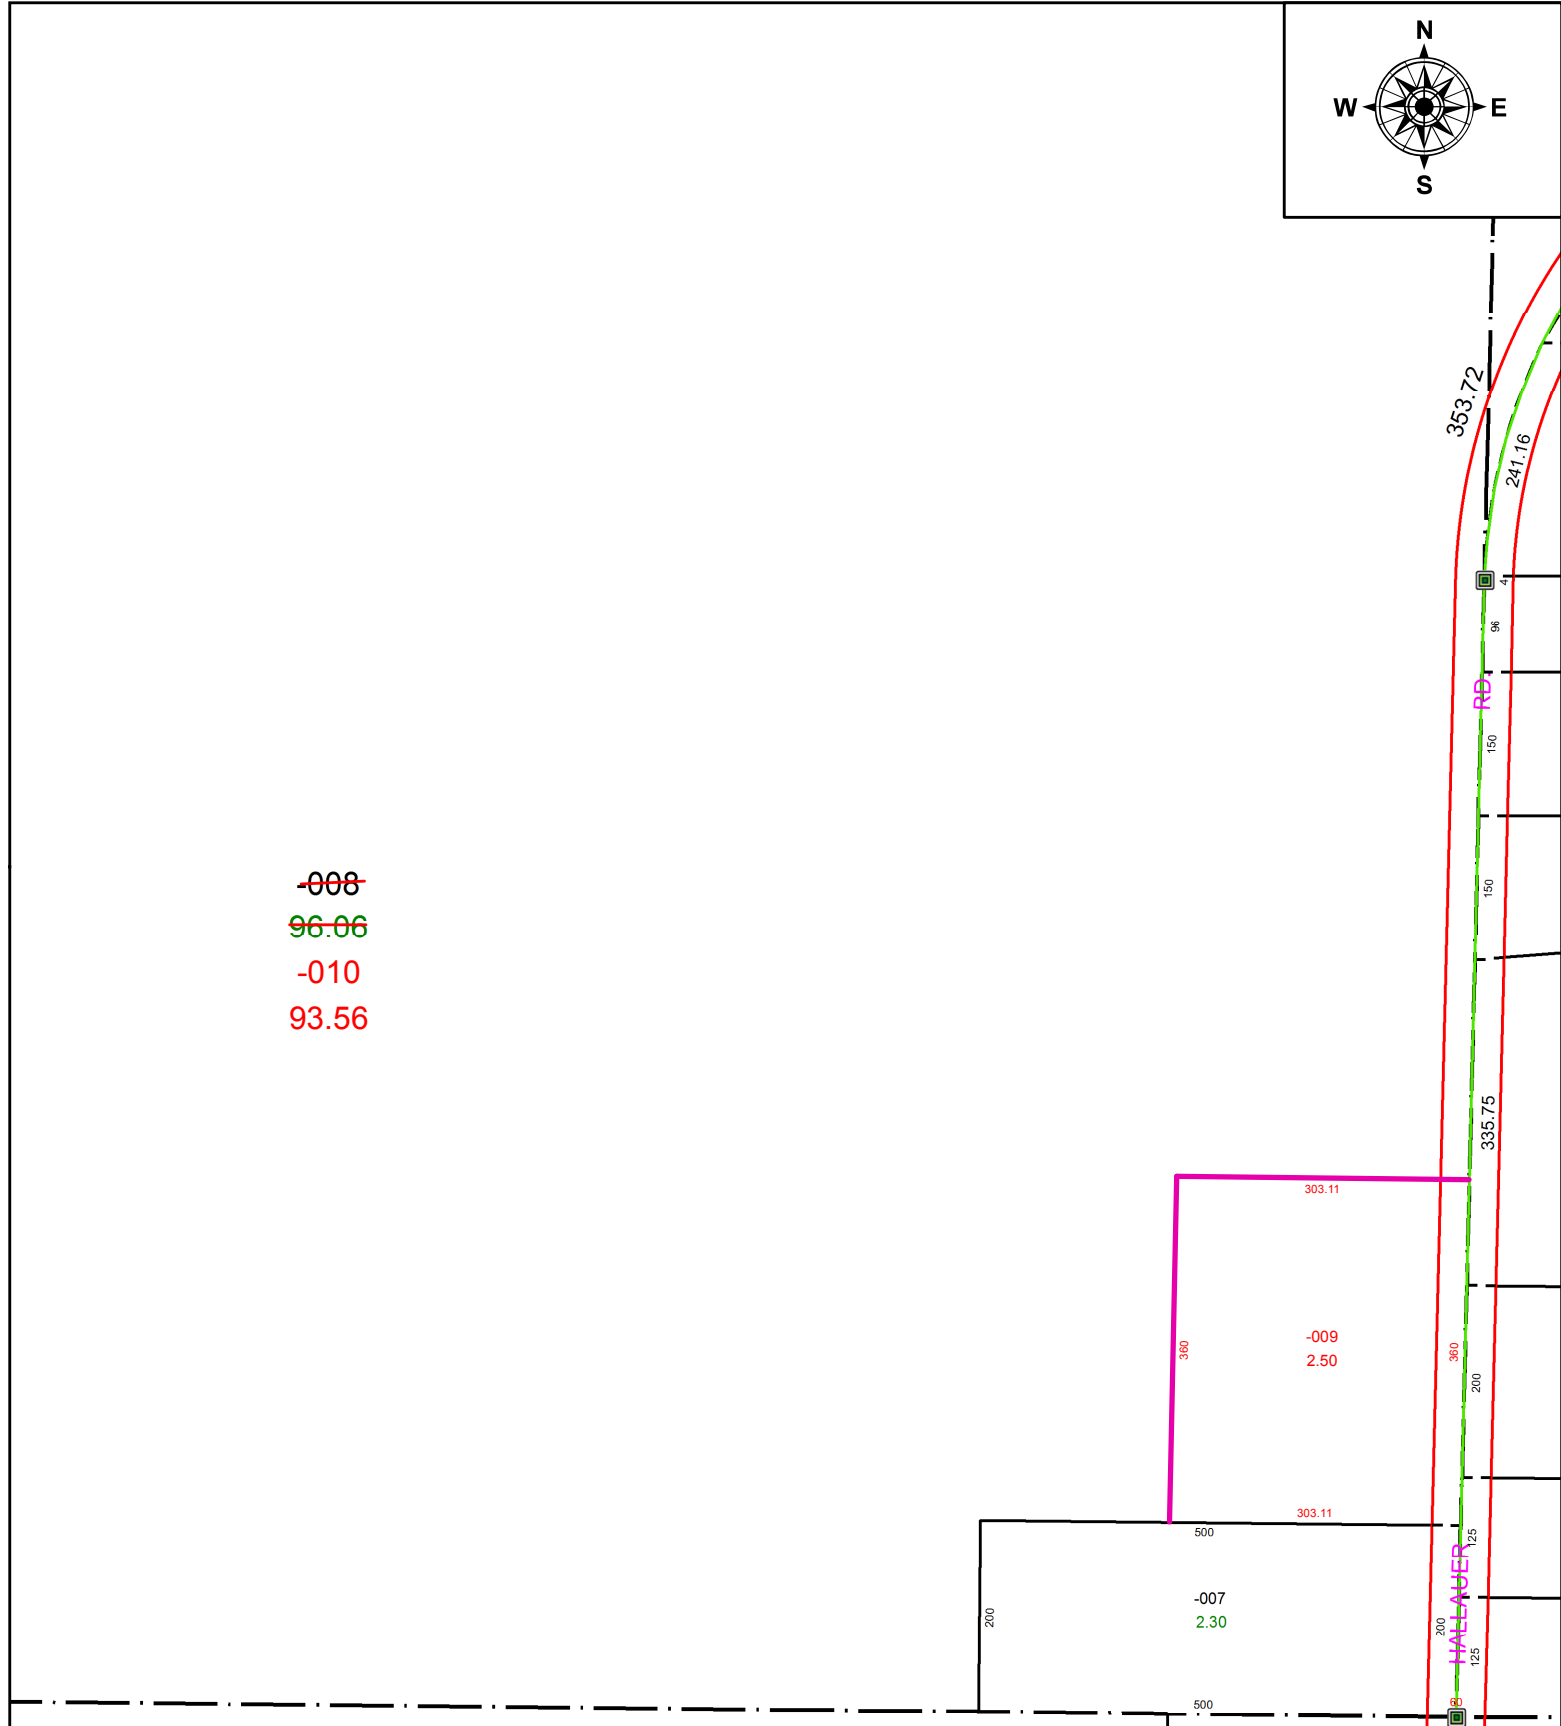

PARENT PARCEL: 14-00-036-000-008

CHILD PARCEL: 14-00-036-000-009, -010

STARTING POINT: SE CORNER OF O/L 36 AND C/L OF HALLAUER RD

21-04385

~~-008~~
96.06
-010
93.56

SPLITS/DEEDS PROCESSED
LORAIN COUNTY TAX MAP DEPARTMENT
226 MIDDLE AVE. ELYRIA, OH

SURVEYED BY: TIMOTHY D. HOZALSKI
CLOSURE: 1: 2147483648
MAP PAGE(S): 14-00-036-A-B
APPROVED BY: AC DATE: 10/6/2021
SCALE: 1" = 200 PRIOR INSTRUMENT: 2002- 0815522