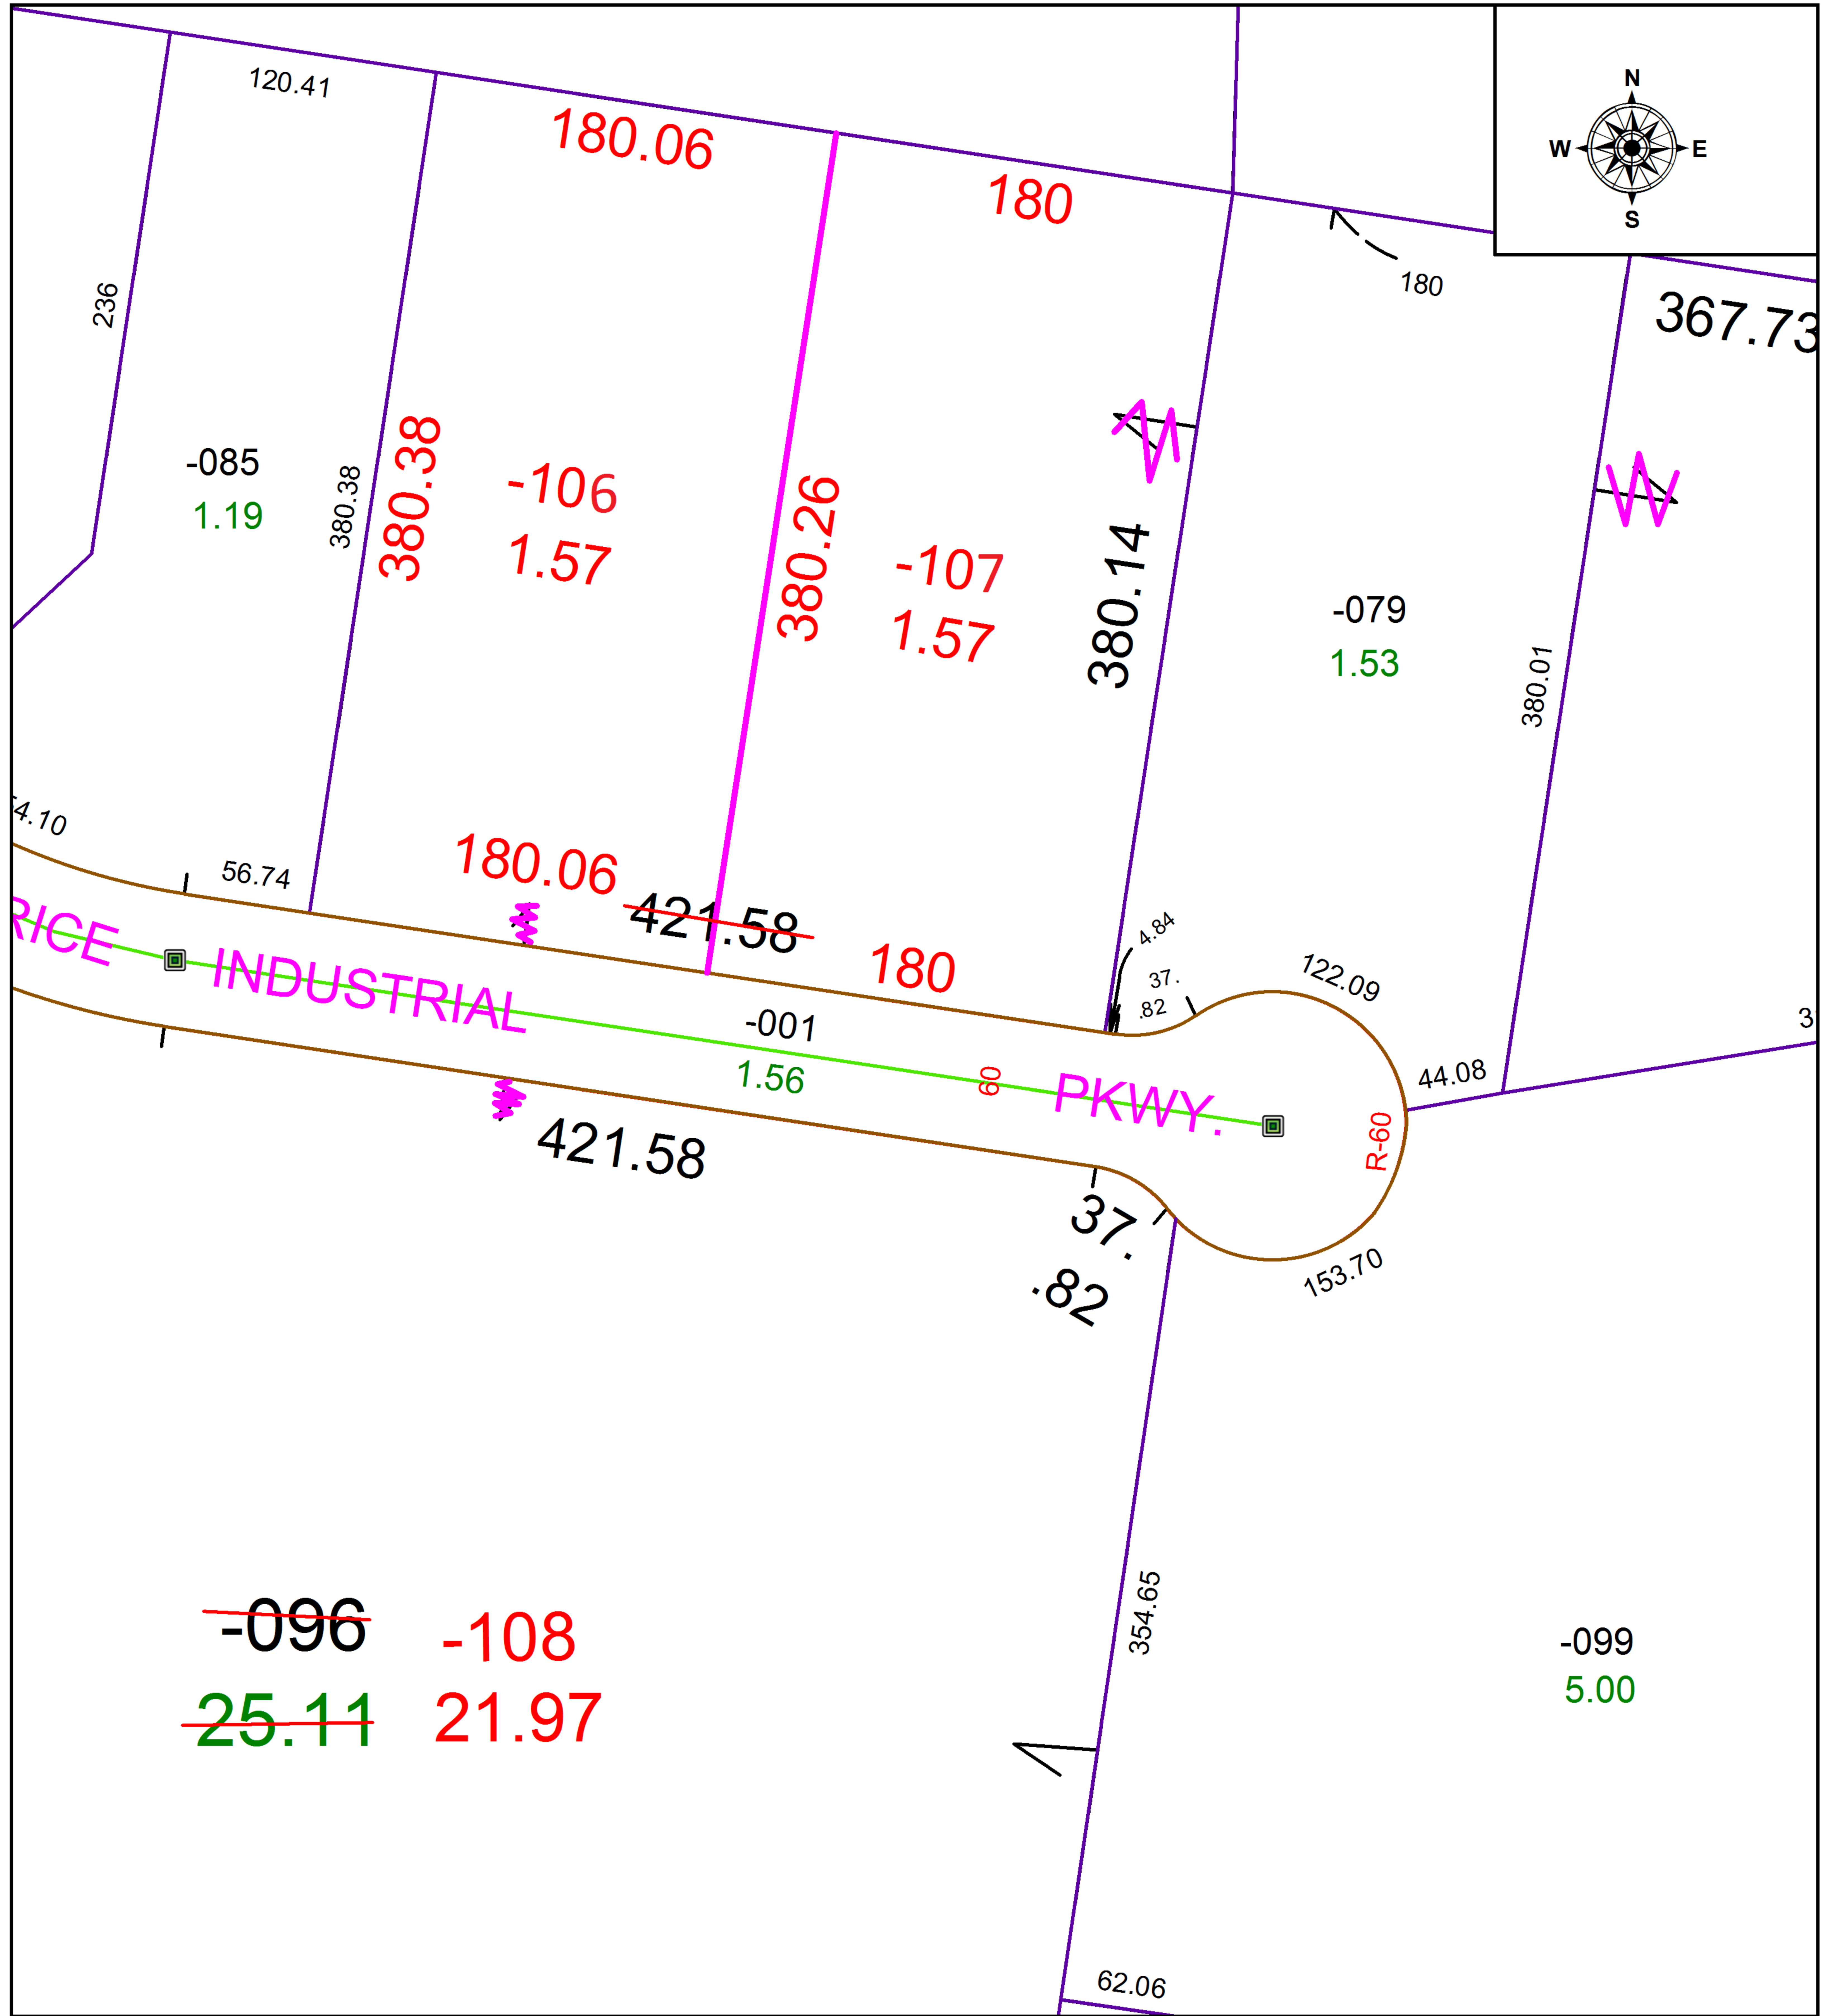

PARENT PARCEL: 05-00-044-000-096

CHILD PARCEL: 05-00-044-000-106, -107, -108

STARTING POINT: MONUMENT BOX AT CENTER OF CUL-DE-SAC OF RICE INDUSTRIAL PARKWAY

21-04376

SPLITS/DEEDS PROCESSED
 LORAIN COUNTY TAX MAP DEPARTMENT
 226 MIDDLE AVE. ELYRIA, OH

SURVEYED BY: ANDREW G. PLANET
 CLOSURE: 1: 285,918
 MAP PAGE(S): 05-00-044
 APPROVED BY: WRZ DATE: 9/22/2021
 SCALE: 1" = 100 PRIOR INSTRUMENT: 2002-0845119