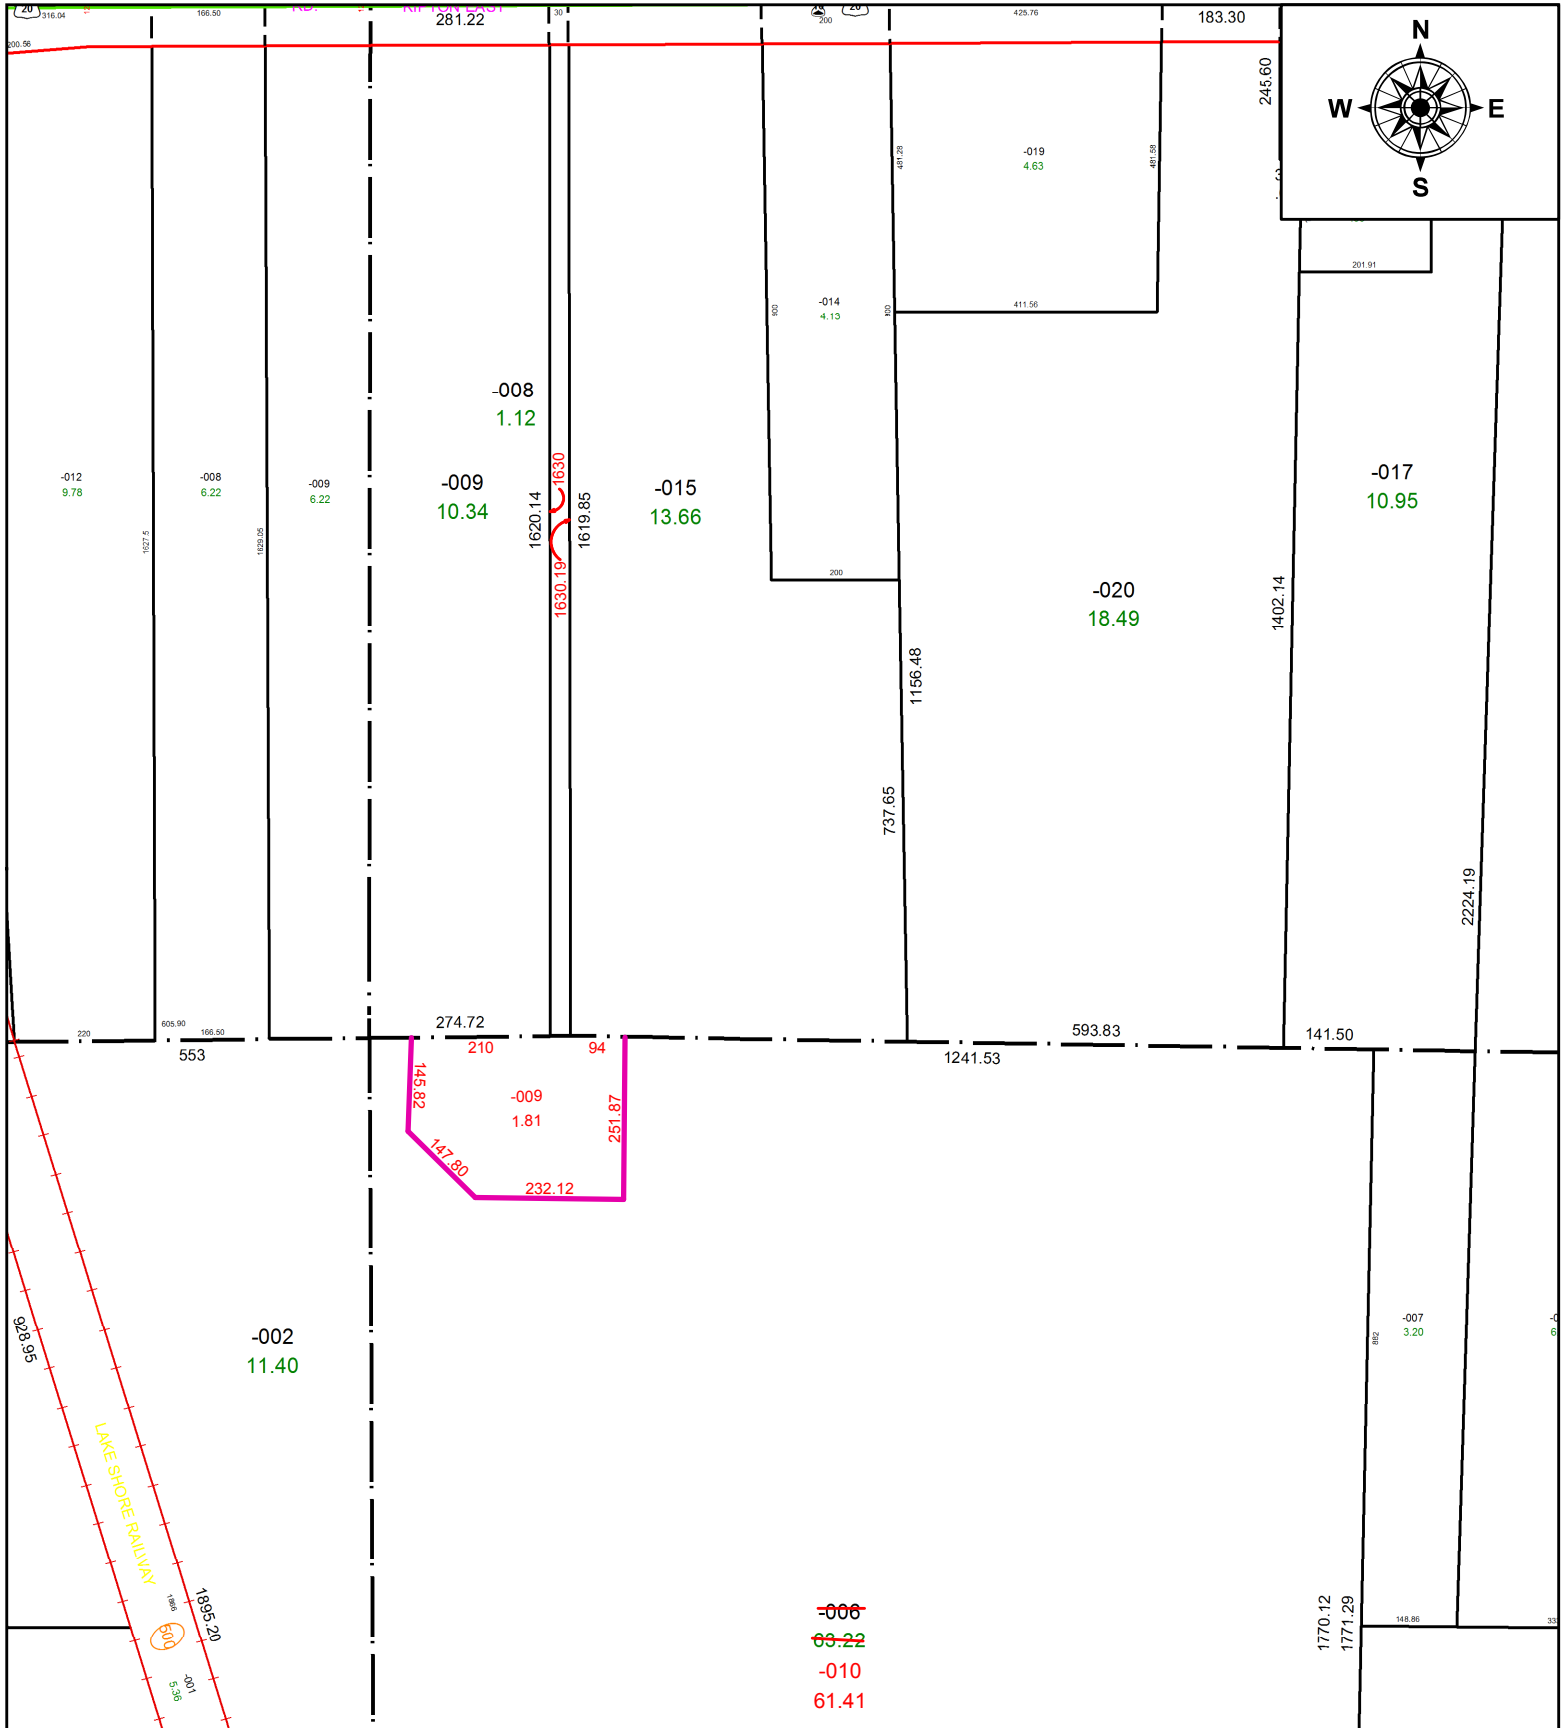

PARENT PARCEL: 14-00-028-000-008, 14-00-033-000-006

CHILD PARCEL: 14-00-028-000-008, 14-00-033-000-009, -010

STARTING POINT: SW CORNER OF O/L 28 AND NW CORNER OF O/L33

21-04368

SPLITS/DEEDS PROCESSED
 LORAIN COUNTY TAX MAP DEPARTMENT
 226 MIDDLE AVE. ELYRIA, OH

SURVEYED BY: TIMOTHY D. HOZALSKI

CLOSURE: 1: 1041013

MAP PAGE(S): 14-00-033

APPROVED BY: AC DATE: 9/9/2021

SCALE: 1" = 300 PRIOR INSTRUMENT: 2021- 0801242