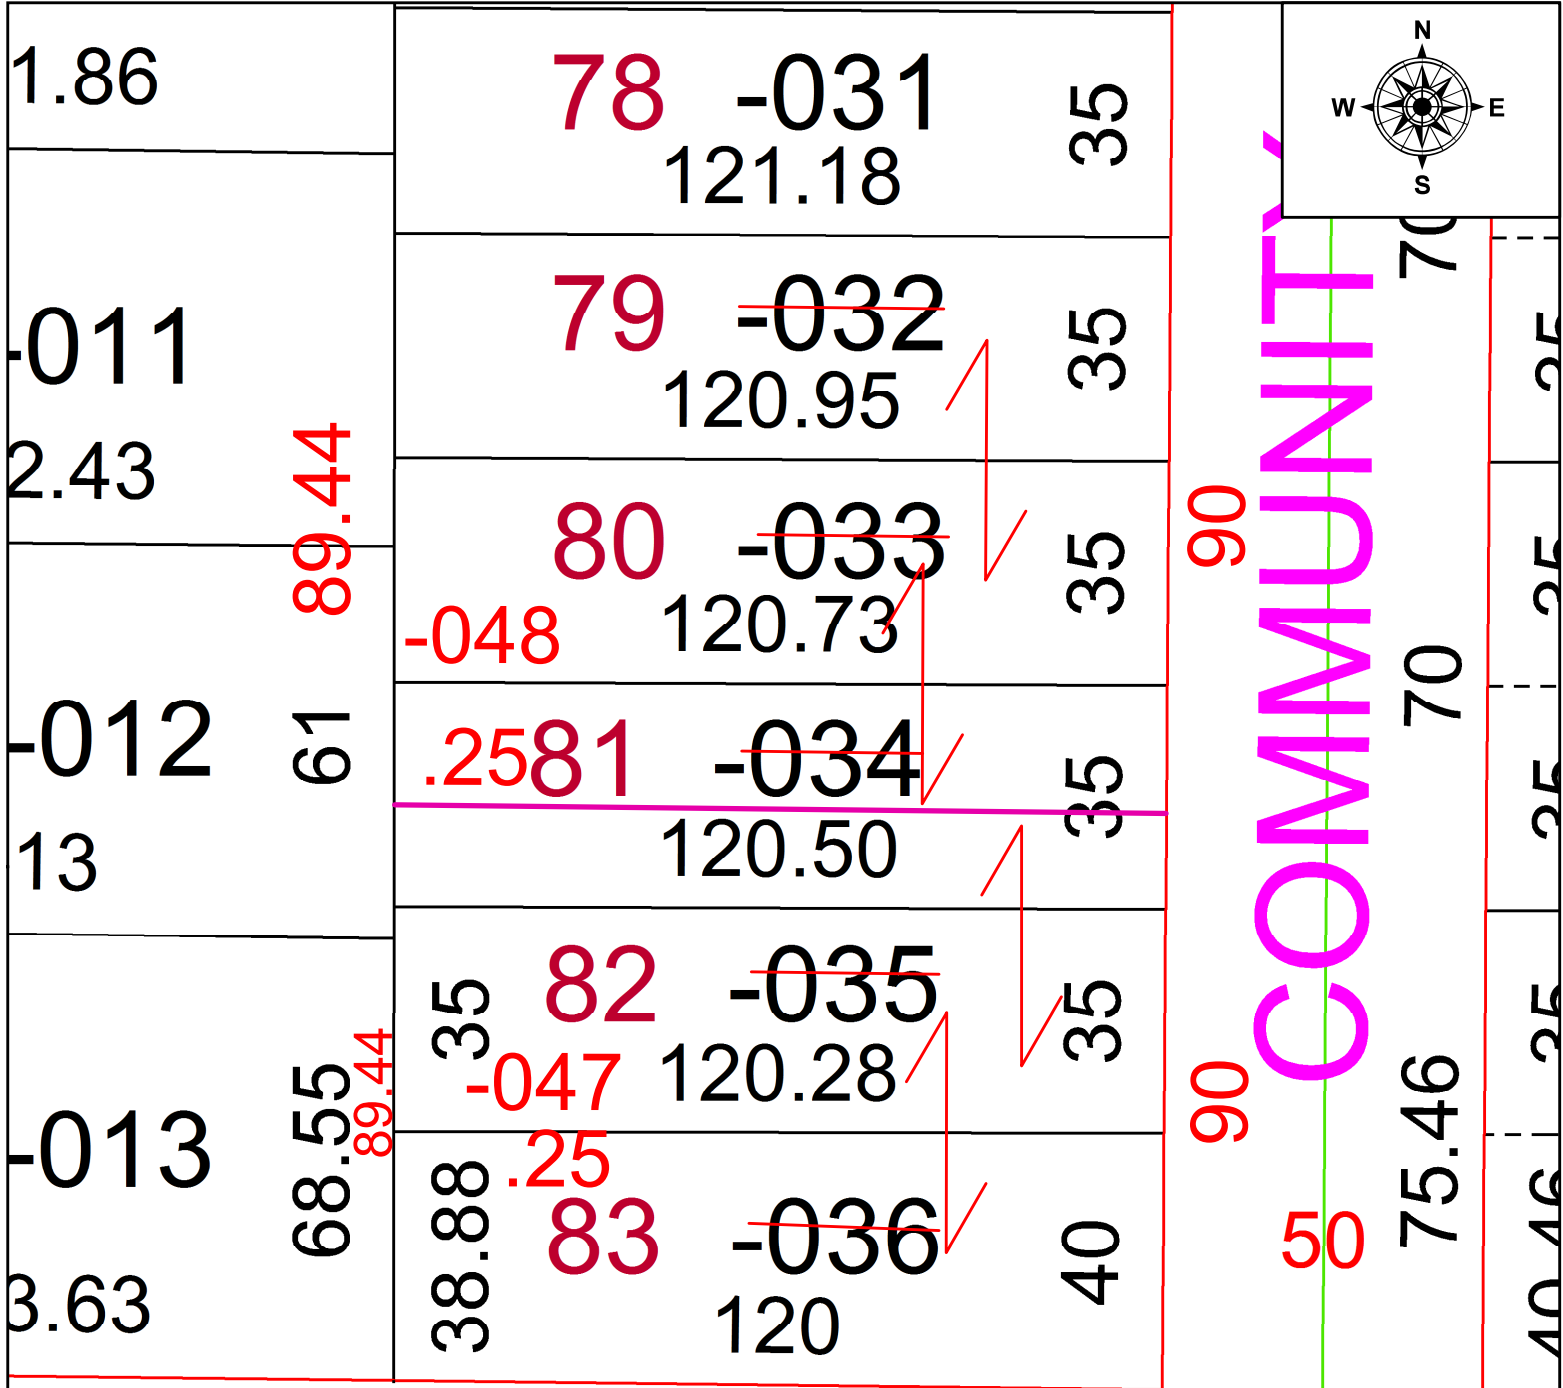

PARENT PARCEL: 03-00-041-117-032 THRU -036

CHILD PARCEL: 03-00-041-117-047, -048

STARTING POINT: SE CORNER OF SUBLOT 83 FRONTAGE & DEPTH TO ACREAGE CORR

21-04366

SPLITS/DEEDS PROCESSED
LORAIN COUNTY TAX MAP DEPARTMENT
226 MIDDLE AVE. ELYRIA, OH

SURVEYED BY: RYAN SNEZEK
CLOSURE: 1: 187822
MAP PAGE(S): 03-00-041
APPROVED BY: AC DATE: 9/8/2021
SCALE: 1" = 30 PRIOR INSTRUMENT: 2019- 0739389