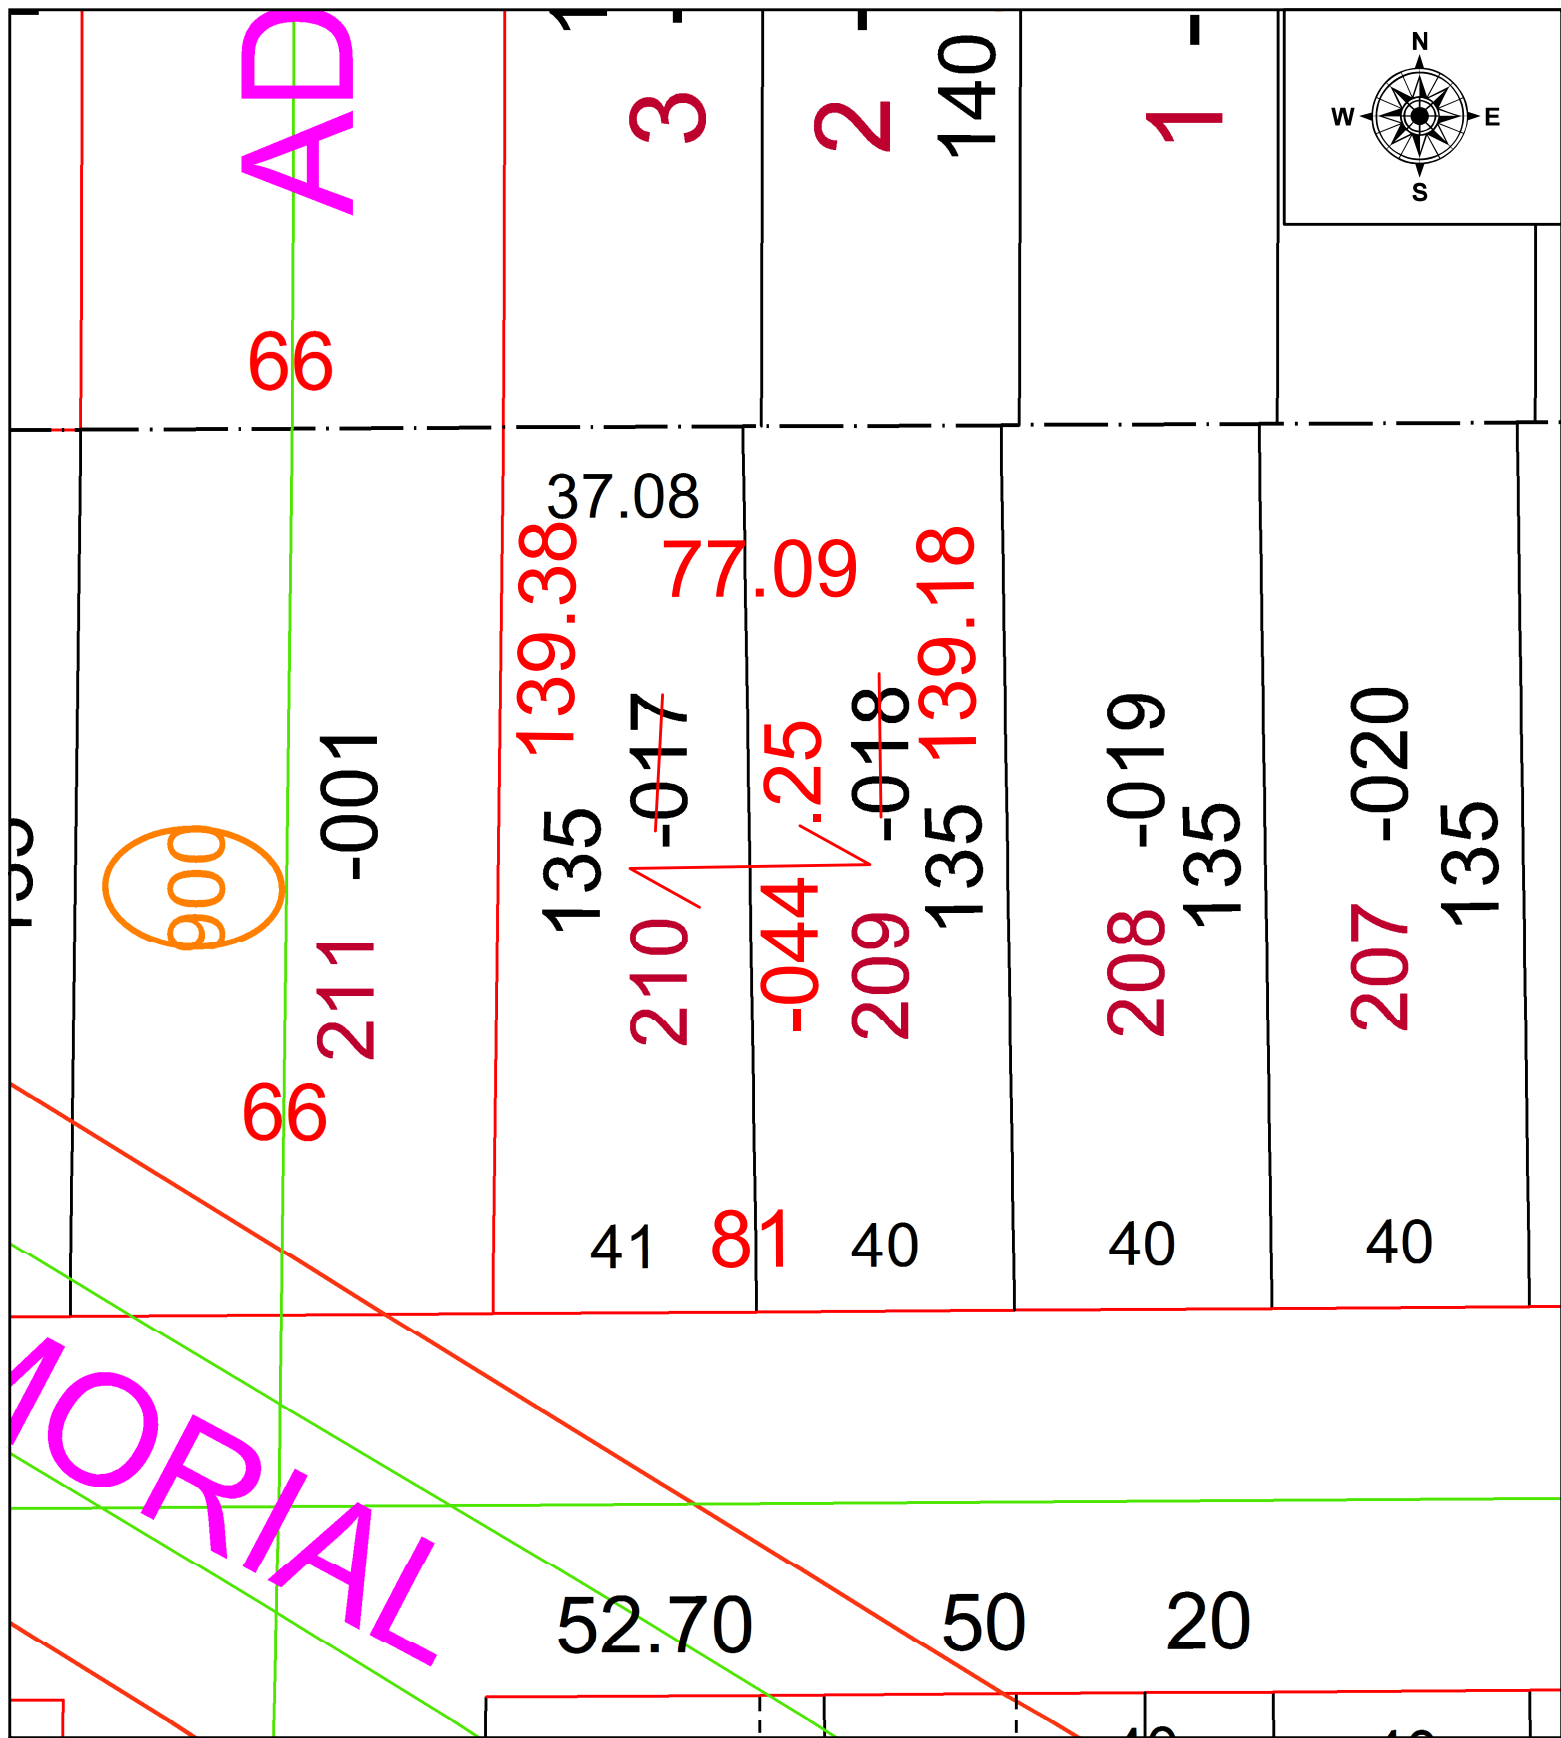

PARENT PARCEL: 06-24-027-106-017, -018

CHILD PARCEL: 06-24-027-106-044

STARTING POINT: SW CORNER OF SL 208 **FRONTAGE & DEPTH TO ACREAGE CORRECTION**

21-04364

SPLITS/DEEDS PROCESSED
 LORAIN COUNTY TAX MAP DEPARTMENT
 226 MIDDLE AVE. ELYRIA, OH

SURVEYED BY: THOMAS A. SIMON
 CLOSURE: 1: 43384
 MAP PAGE(S): 06-24-027
 APPROVED BY: AC DATE: 9/2/2021
 SCALE: 1" = 30' PRIOR INSTRUMENT: 2020- 0771605