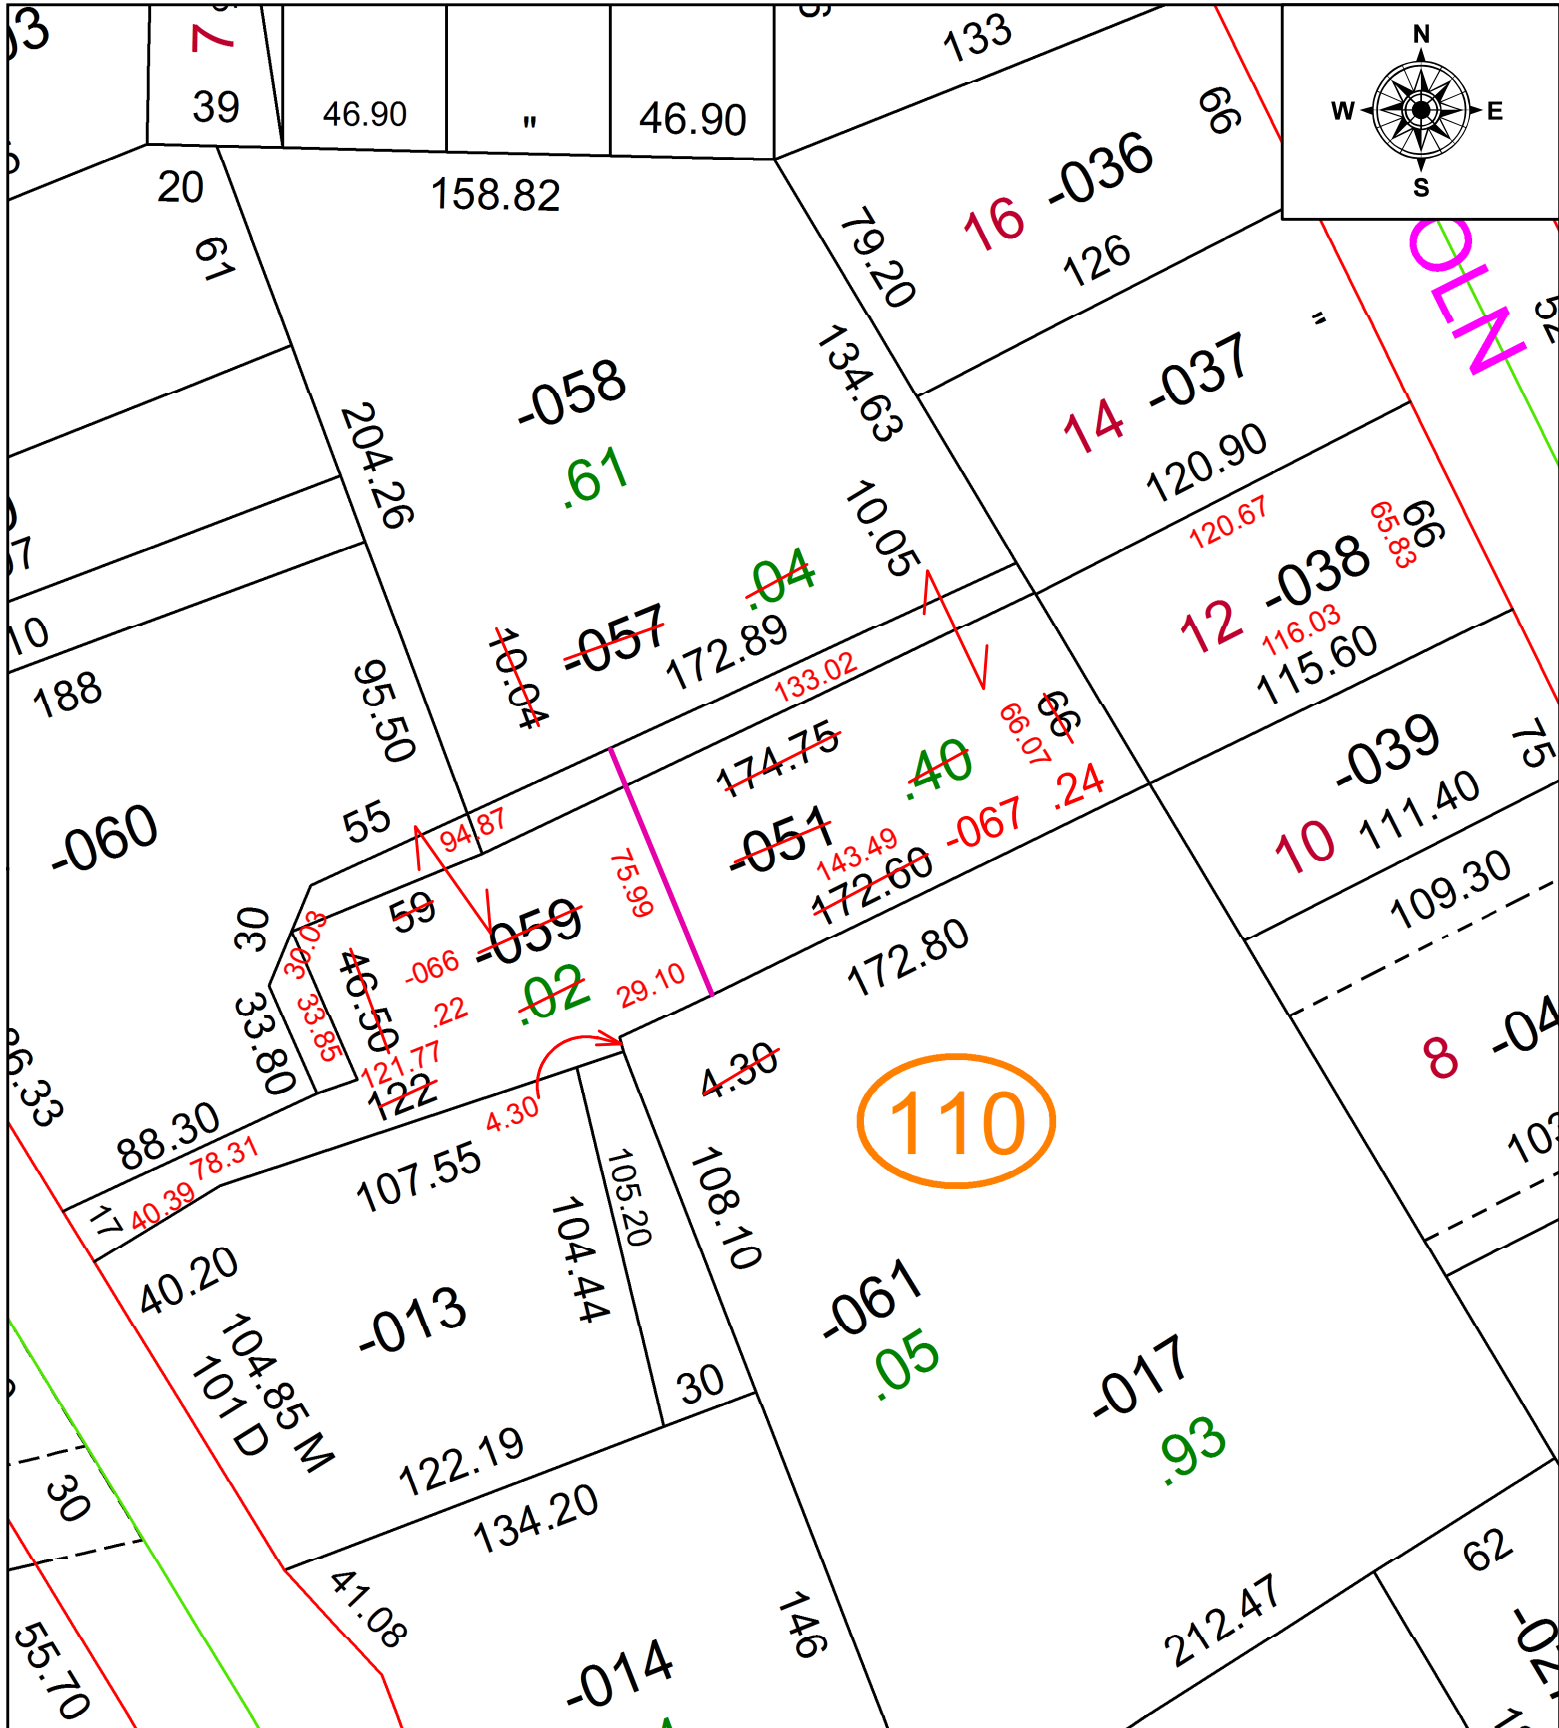

PARENT PARCEL: 05-00-023-110-051, -057, -059

CHILD PARCEL: 05-00-023-110-066, -067

STARTING POINT: NW CORNER OF SUBLOT 12

21-04357

 **SPLITS/DEEDS PROCESSED**
 LORAIN COUNTY TAX MAP DEPARTMENT
 226 MIDDLE AVE. ELYRIA, OH

SURVEYED BY: PATRICK A. MCGANNON
CLOSURE: 1: 54462
MAP PAGE(S): 05-00-023
APPROVED BY: AC **DATE:** 9/2/2021
SCALE: 1" = 50 **PRIOR INSTRUMENT:** 2019- 0721993