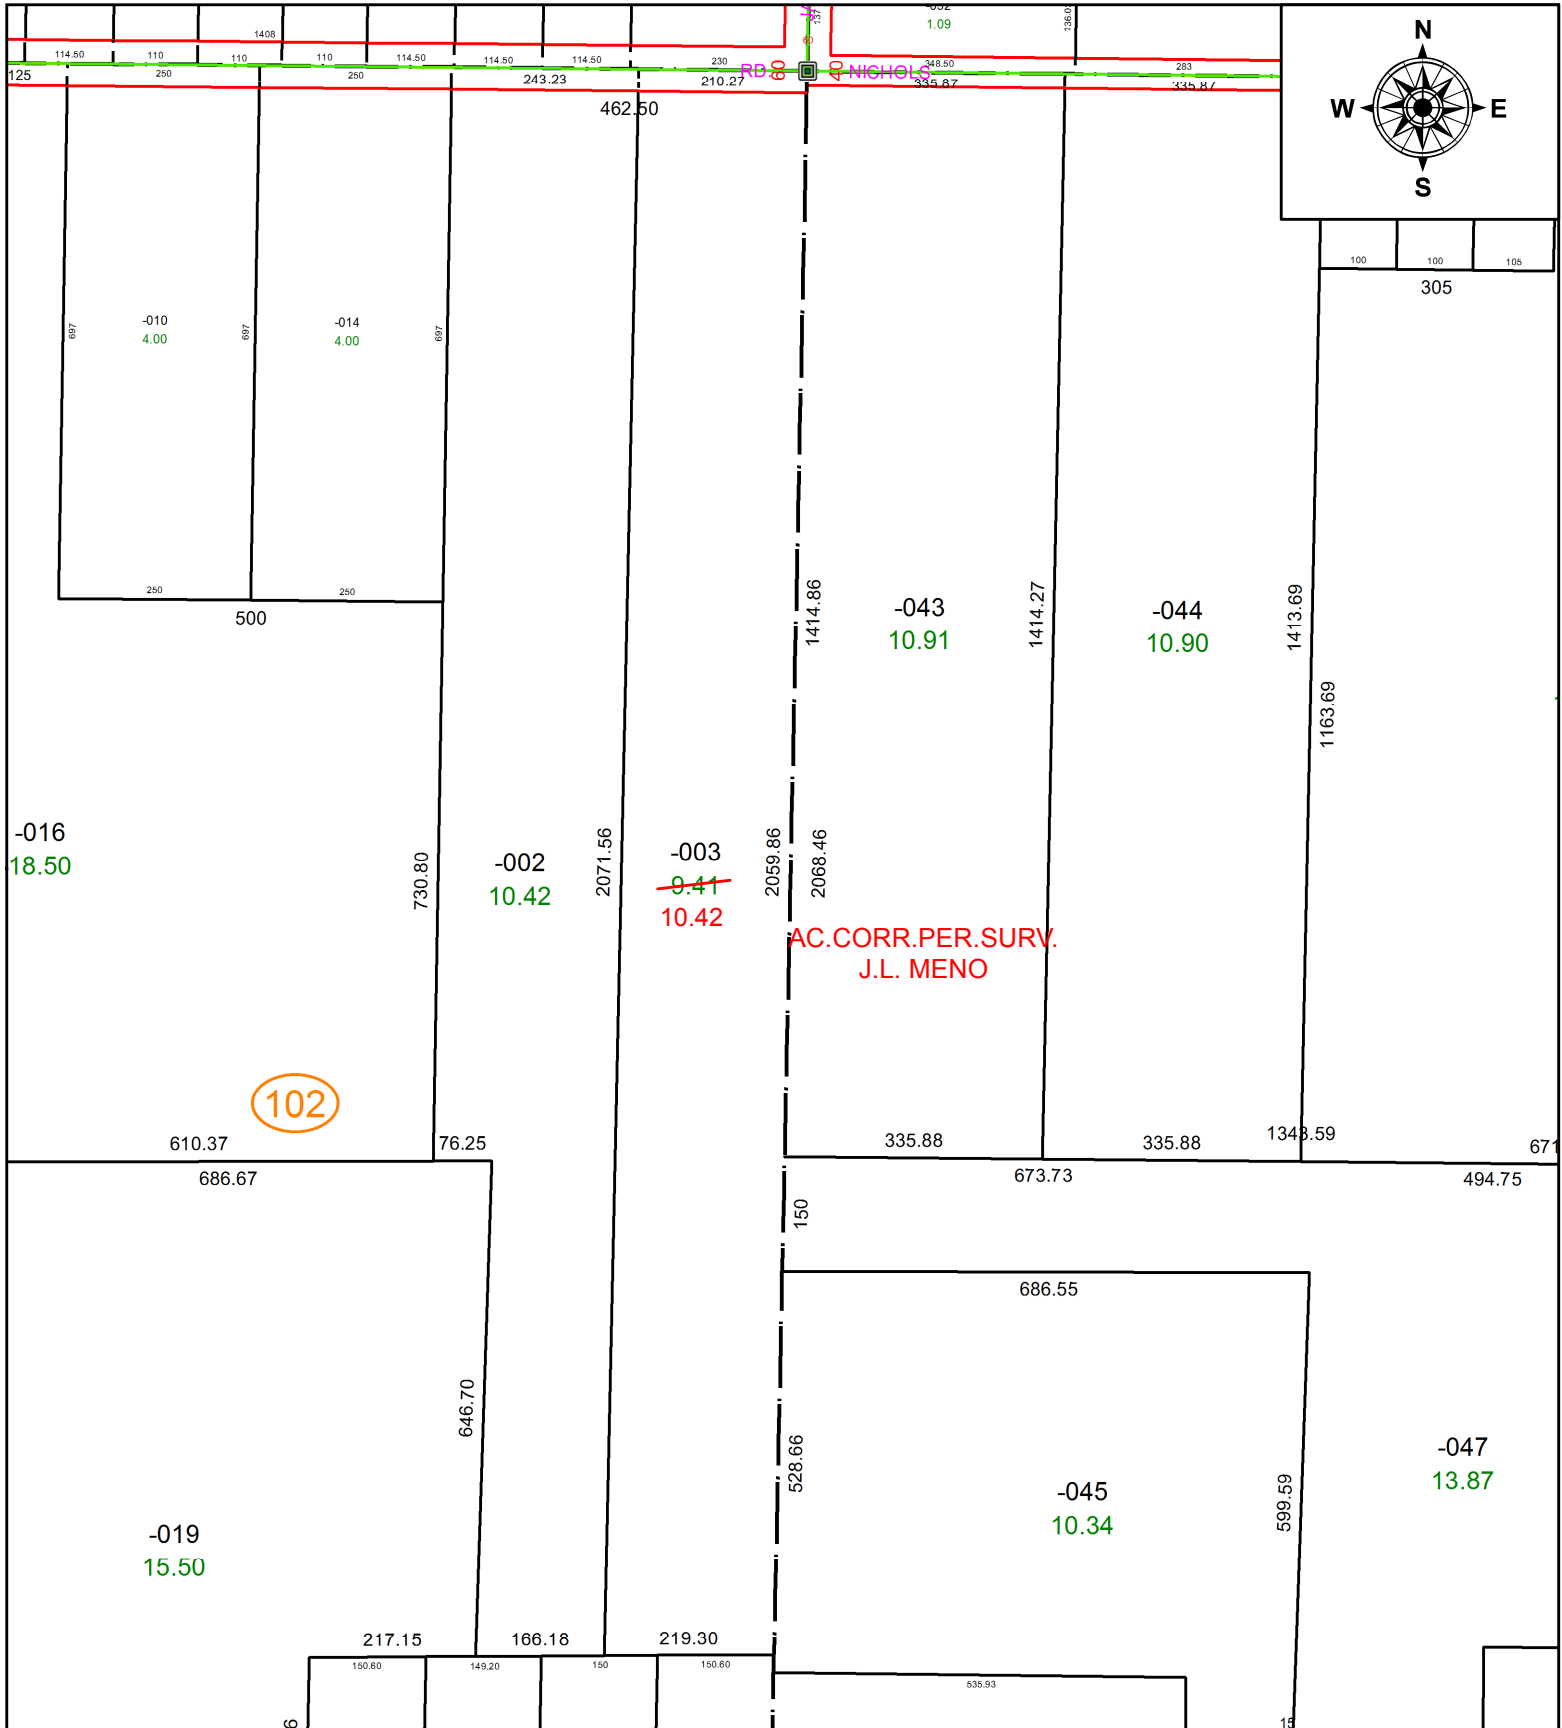

PARENT PARCEL: 12-00-064-102-003

CHILD PARCEL:

STARTING POINT: NORTHEAST CORNER OF O.L.64

20-04351-A

SPLITS/DEEDS PROCESSED
 LORAIN COUNTY TAX MAP DEPARTMENT
 226 MIDDLE AVE. ELYRIA, OH

SURVEYED BY: J.L.MENO
 CLOSURE: 1:48,305
 MAP PAGE(S): 12-00-064
 APPROVED BY: RRM DATE: 10-30-20
 SCALE: 1" = 250 PRIOR INSTRUMENT: 20200764398