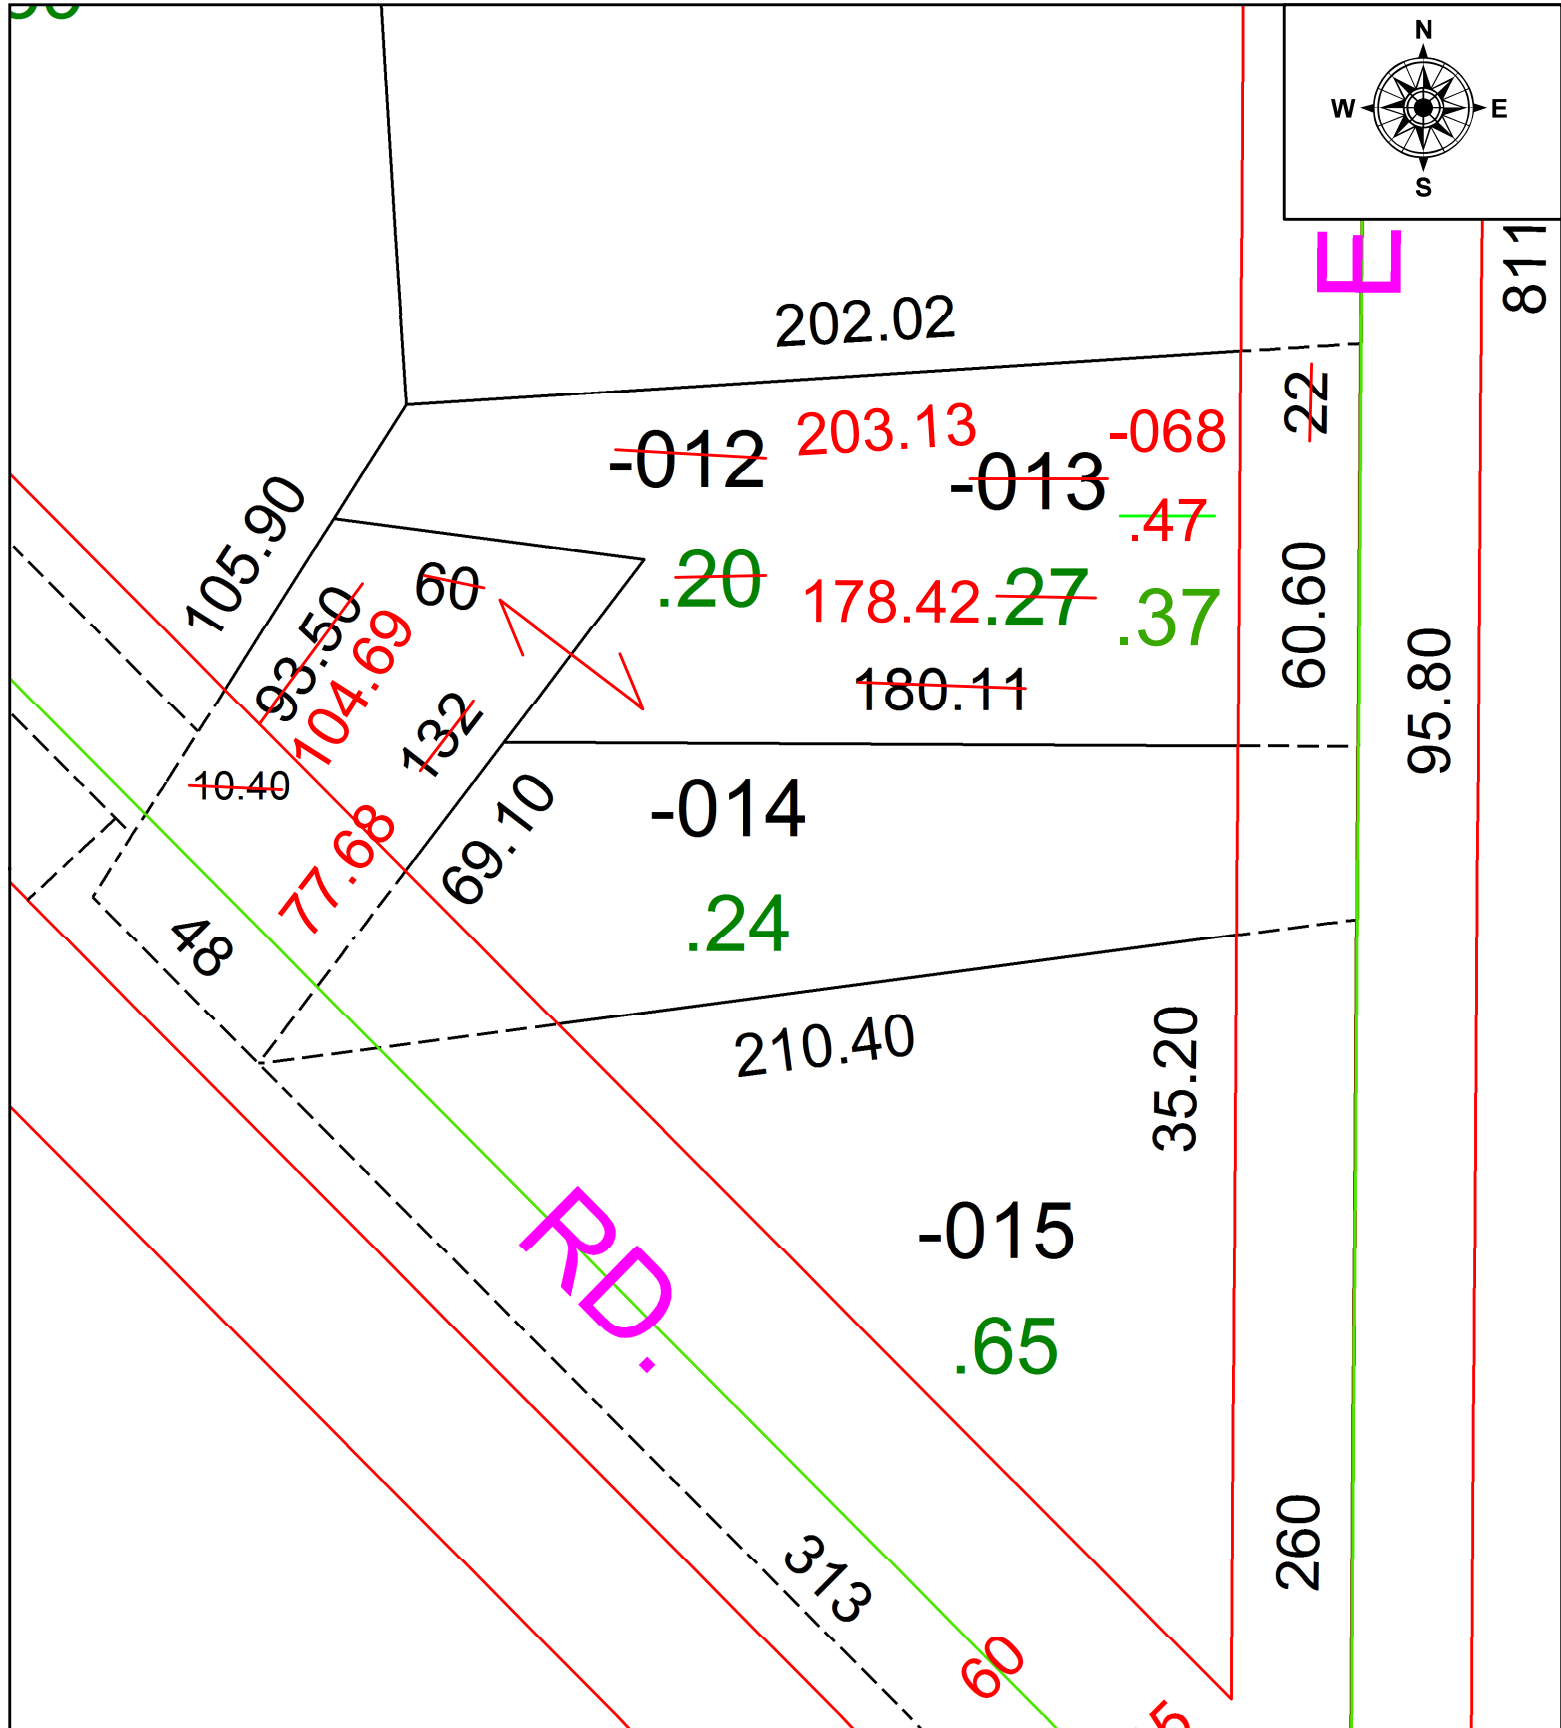

PARENT PARCEL: 16-00-091-000-012, -013

CHILD PARCEL: 16-00-091-000-068

STARTING POINT: AC CORR PER SURV BY TIMOTHY HOZALSKI

21-04349

SPLITS/DEEDS PROCESSED
 LORAIN COUNTY TAX MAP DEPARTMENT
 226 MIDDLE AVE. ELYRIA, OH

SURVEYED BY: TIMOTHY D. HOZALSKI
 CLOSURE: 1: 76605
 MAP PAGE(S): 16-00-091
 APPROVED BY: AC DATE: 8/19/2021
 SCALE: 1" = 40 PRIOR INSTRUMENT: 2019- 0738619