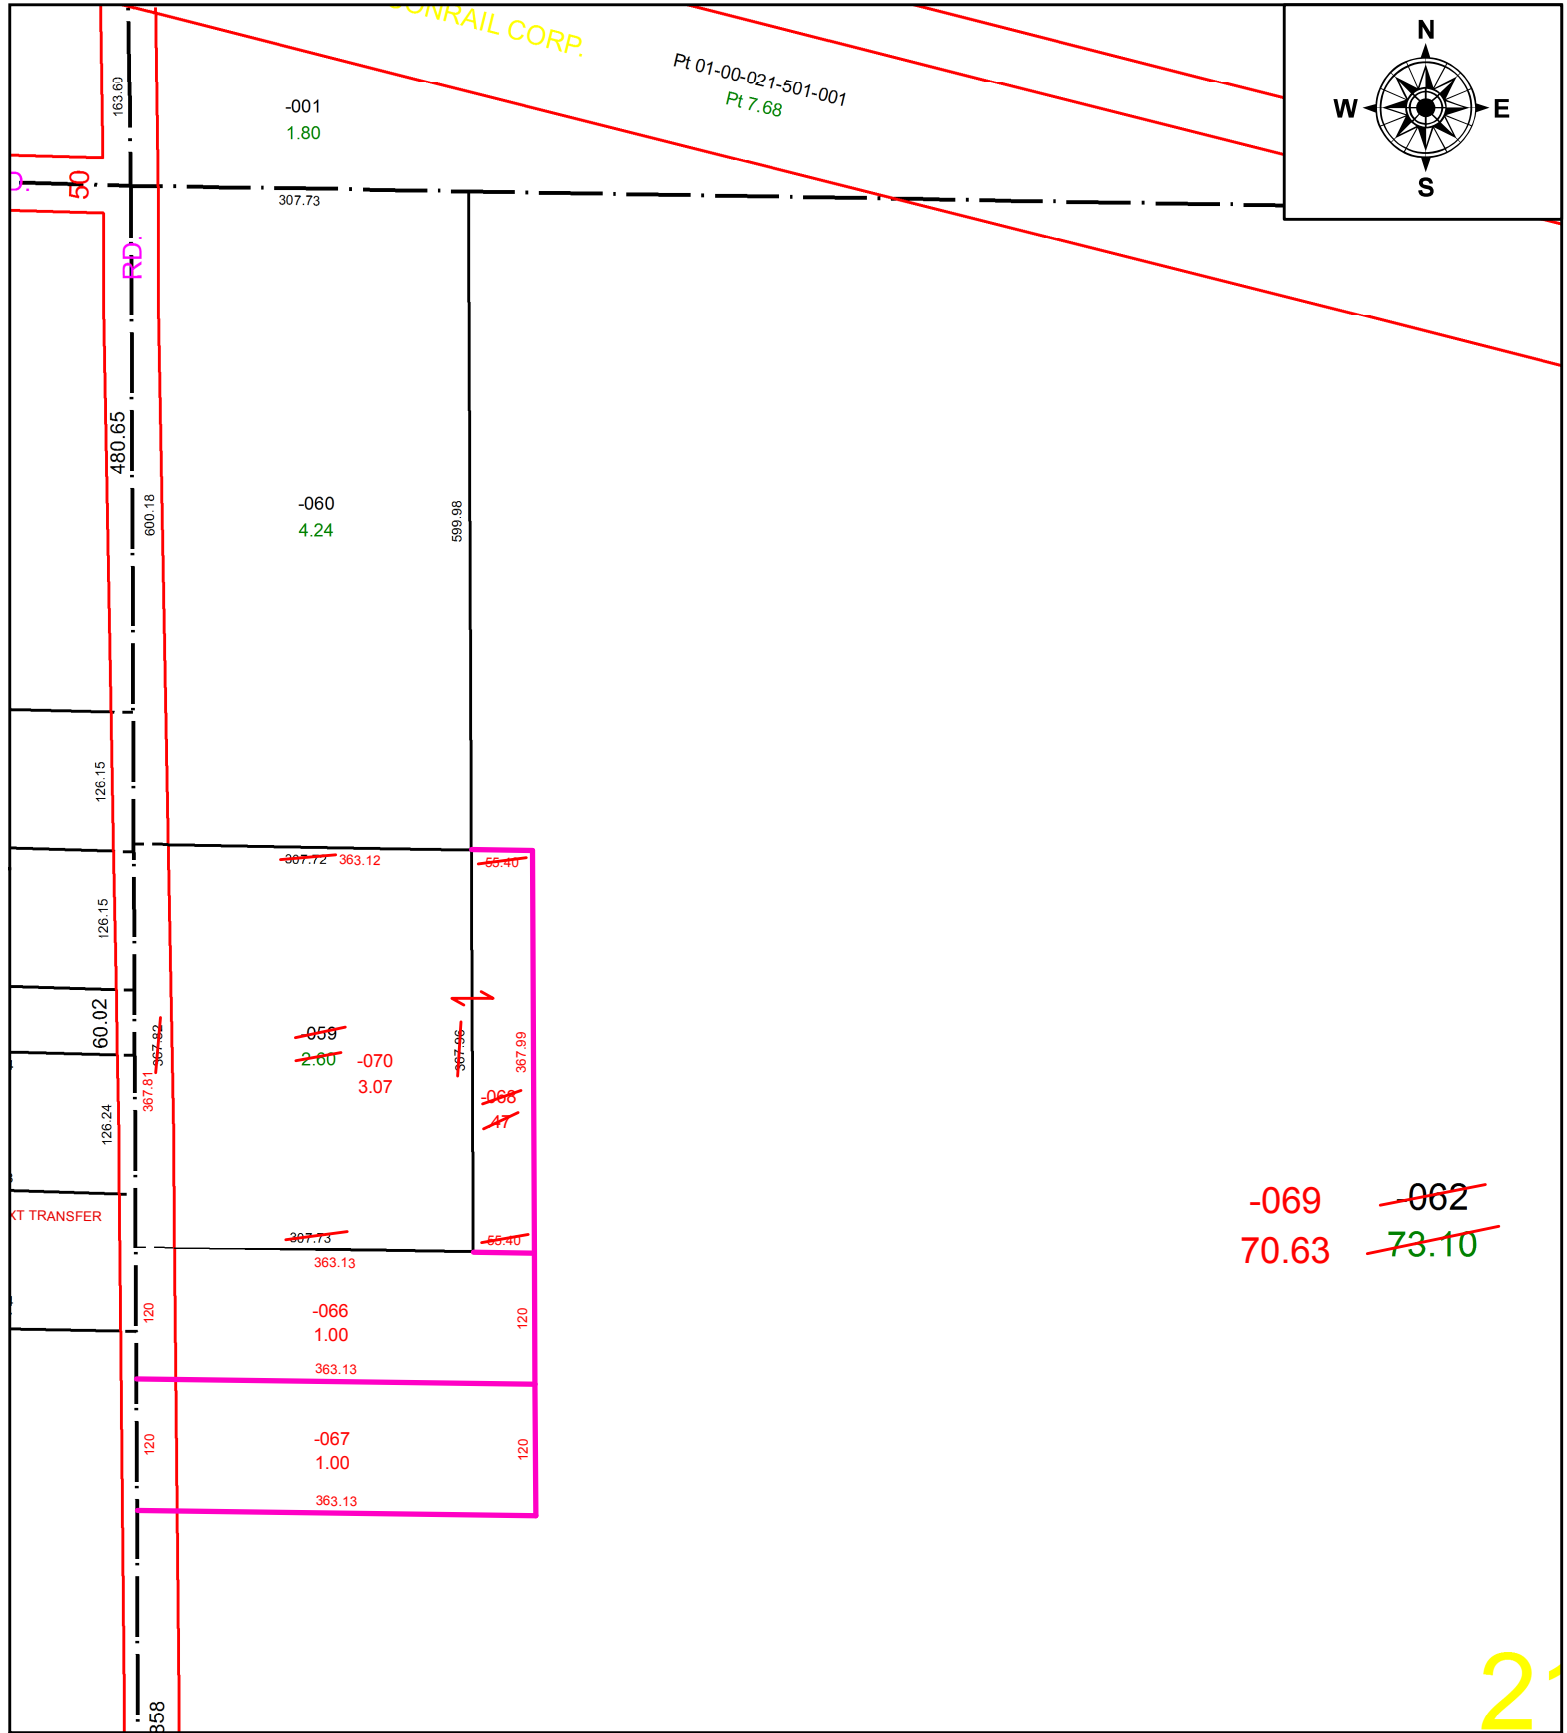

PARENT PARCEL: 01-00-021-000-059 & -062

CHILD PARCEL: 01-00-021-000-066 THRU -070

STARTING POINT: CL OF SUNNYSIDE RD & BROWNHLEM STATION RD.

21-04348

SPLITS/DEEDS PROCESSED
 LORAIN COUNTY TAX MAP DEPARTMENT
 226 MIDDLE AVE. ELYRIA, OH

SURVEYED BY: PATRICK MCGANNON

CLOSURE: 1: -2147483648

MAP PAGE(S): 01-00-021

APPROVED BY: DMA **DATE:** 8/18/2021

SCALE: 1" = 175' **PRIOR INSTRUMENT:** 20200792973