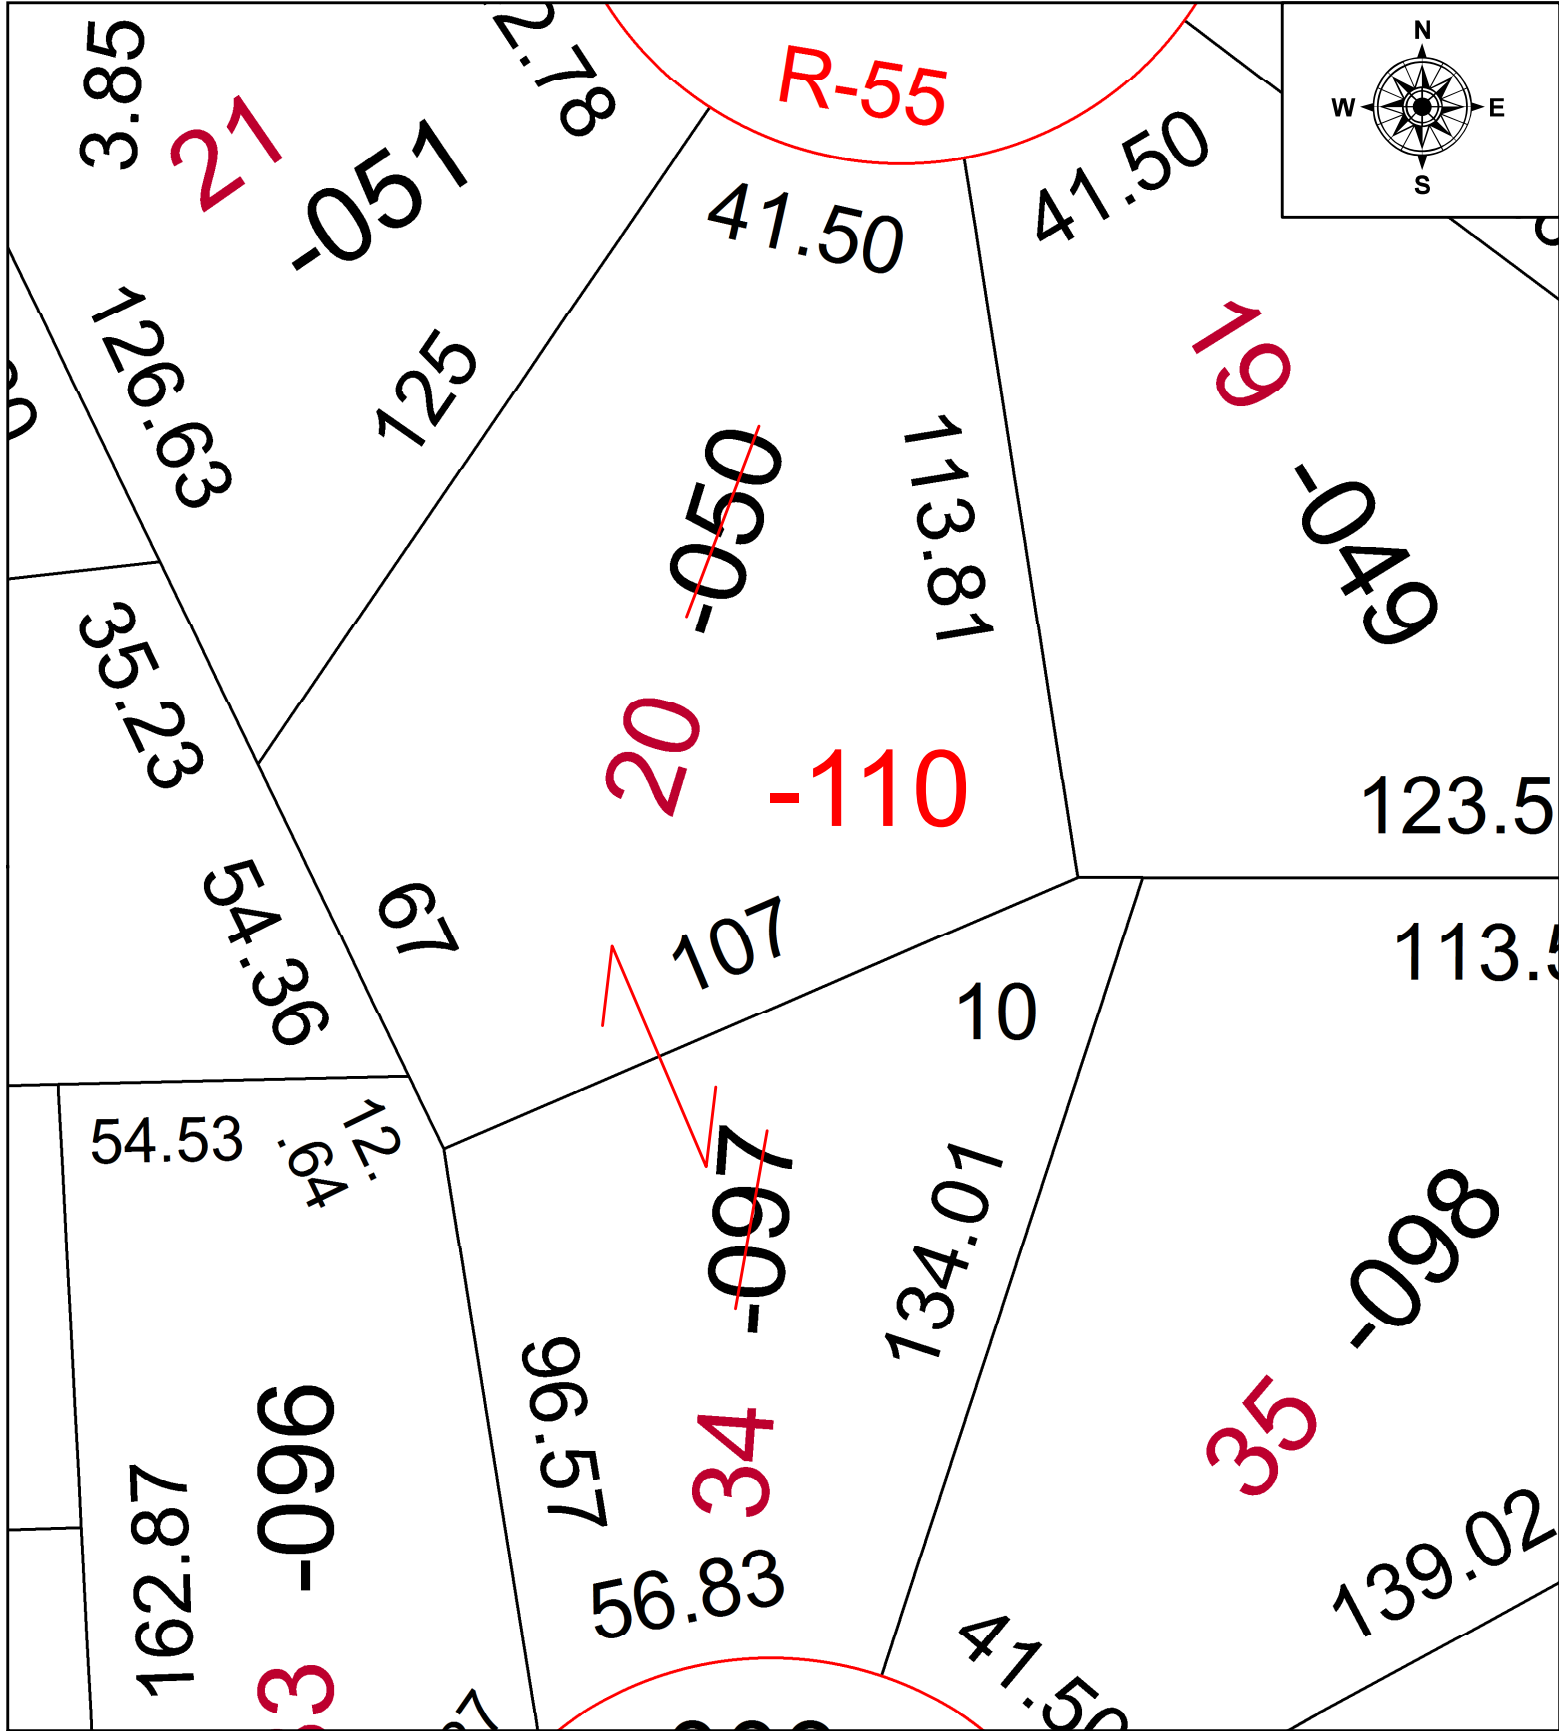

PARENT PARCEL: 03-00-045-102-050, -097

CHILD PARCEL: 03-00-045-102-110

STARTING POINT: COMBINATION

21-04347

SPLITS/DEEDS PROCESSED
 LORAIN COUNTY TAX MAP DEPARTMENT
 226 MIDDLE AVE. ELYRIA, OH

SURVEYED BY: _____ N/A
 CLOSURE: _____ N/A
 MAP PAGE(S): _____ 03-00-045
 APPROVED BY: _____ AC DATE: _____ 8/17/2021
 SCALE: _____ 1" = 30 PRIOR INSTRUMENT: _____ 2020- 0784744