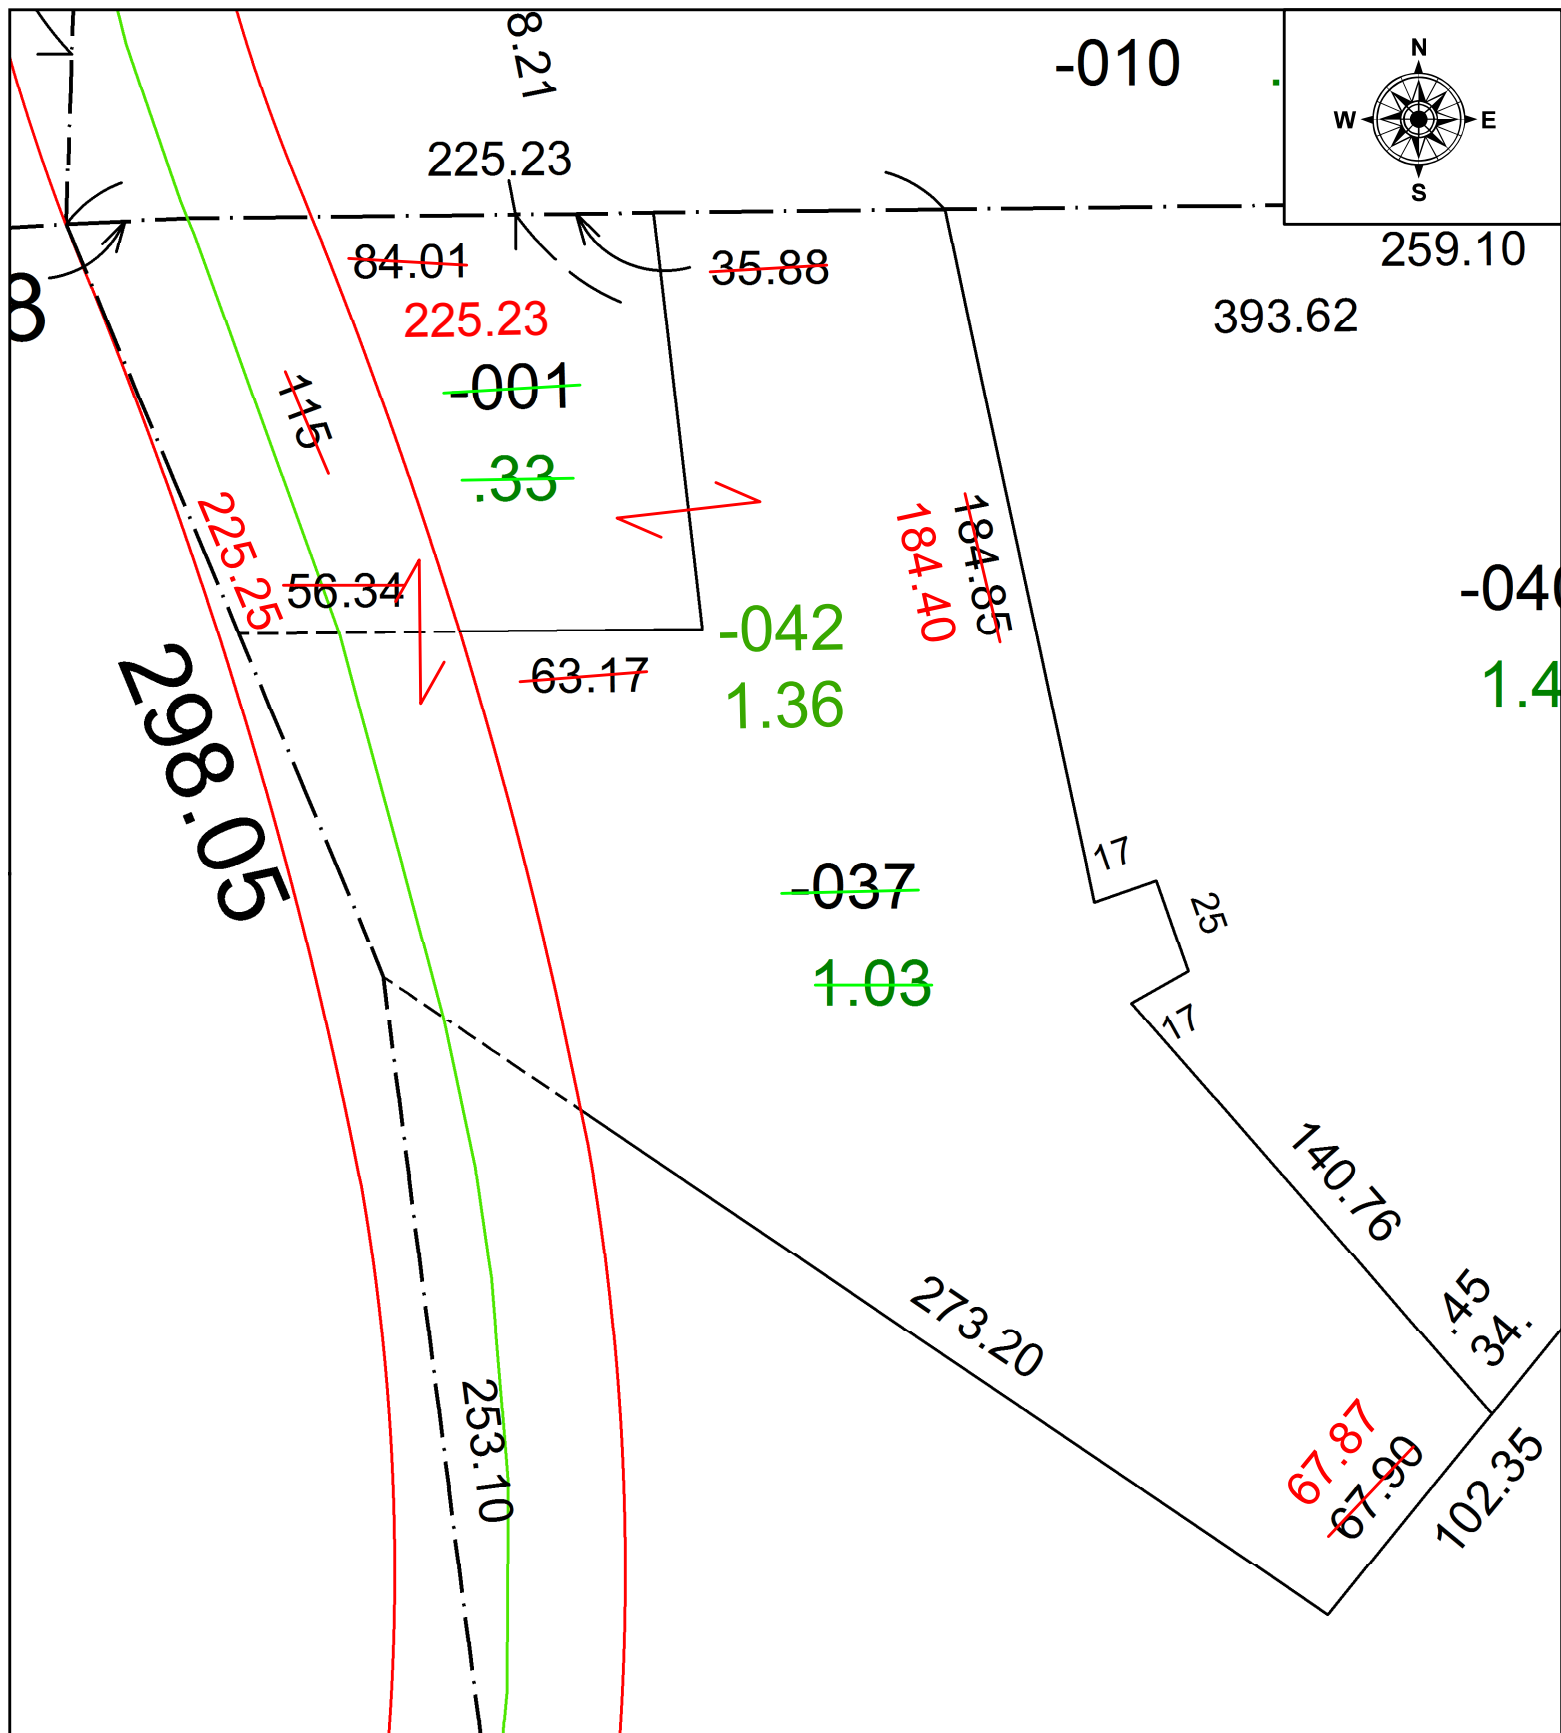

PARENT PARCEL: 06-25-176-104-001 & -037

CHILD PARCEL: 06-25-176-104-042

STARTING POINT: NORTHWEST CORNER OF O.L. 176

21-04346

**SPLITS/DEEDS PROCESSED**  
 LORAIN COUNTY TAX MAP DEPARTMENT  
 226 MIDDLE AVE. ELYRIA, OH

SURVEYED BY: GRAHAM EWING  
 CLOSURE: 1: 100,132  
 MAP PAGE(S): 06-25-176  
 APPROVED BY: WRZ DATE: 8/11/2021  
 SCALE: 1" = 50 PRIOR INSTRUMENT: 2013-0475014