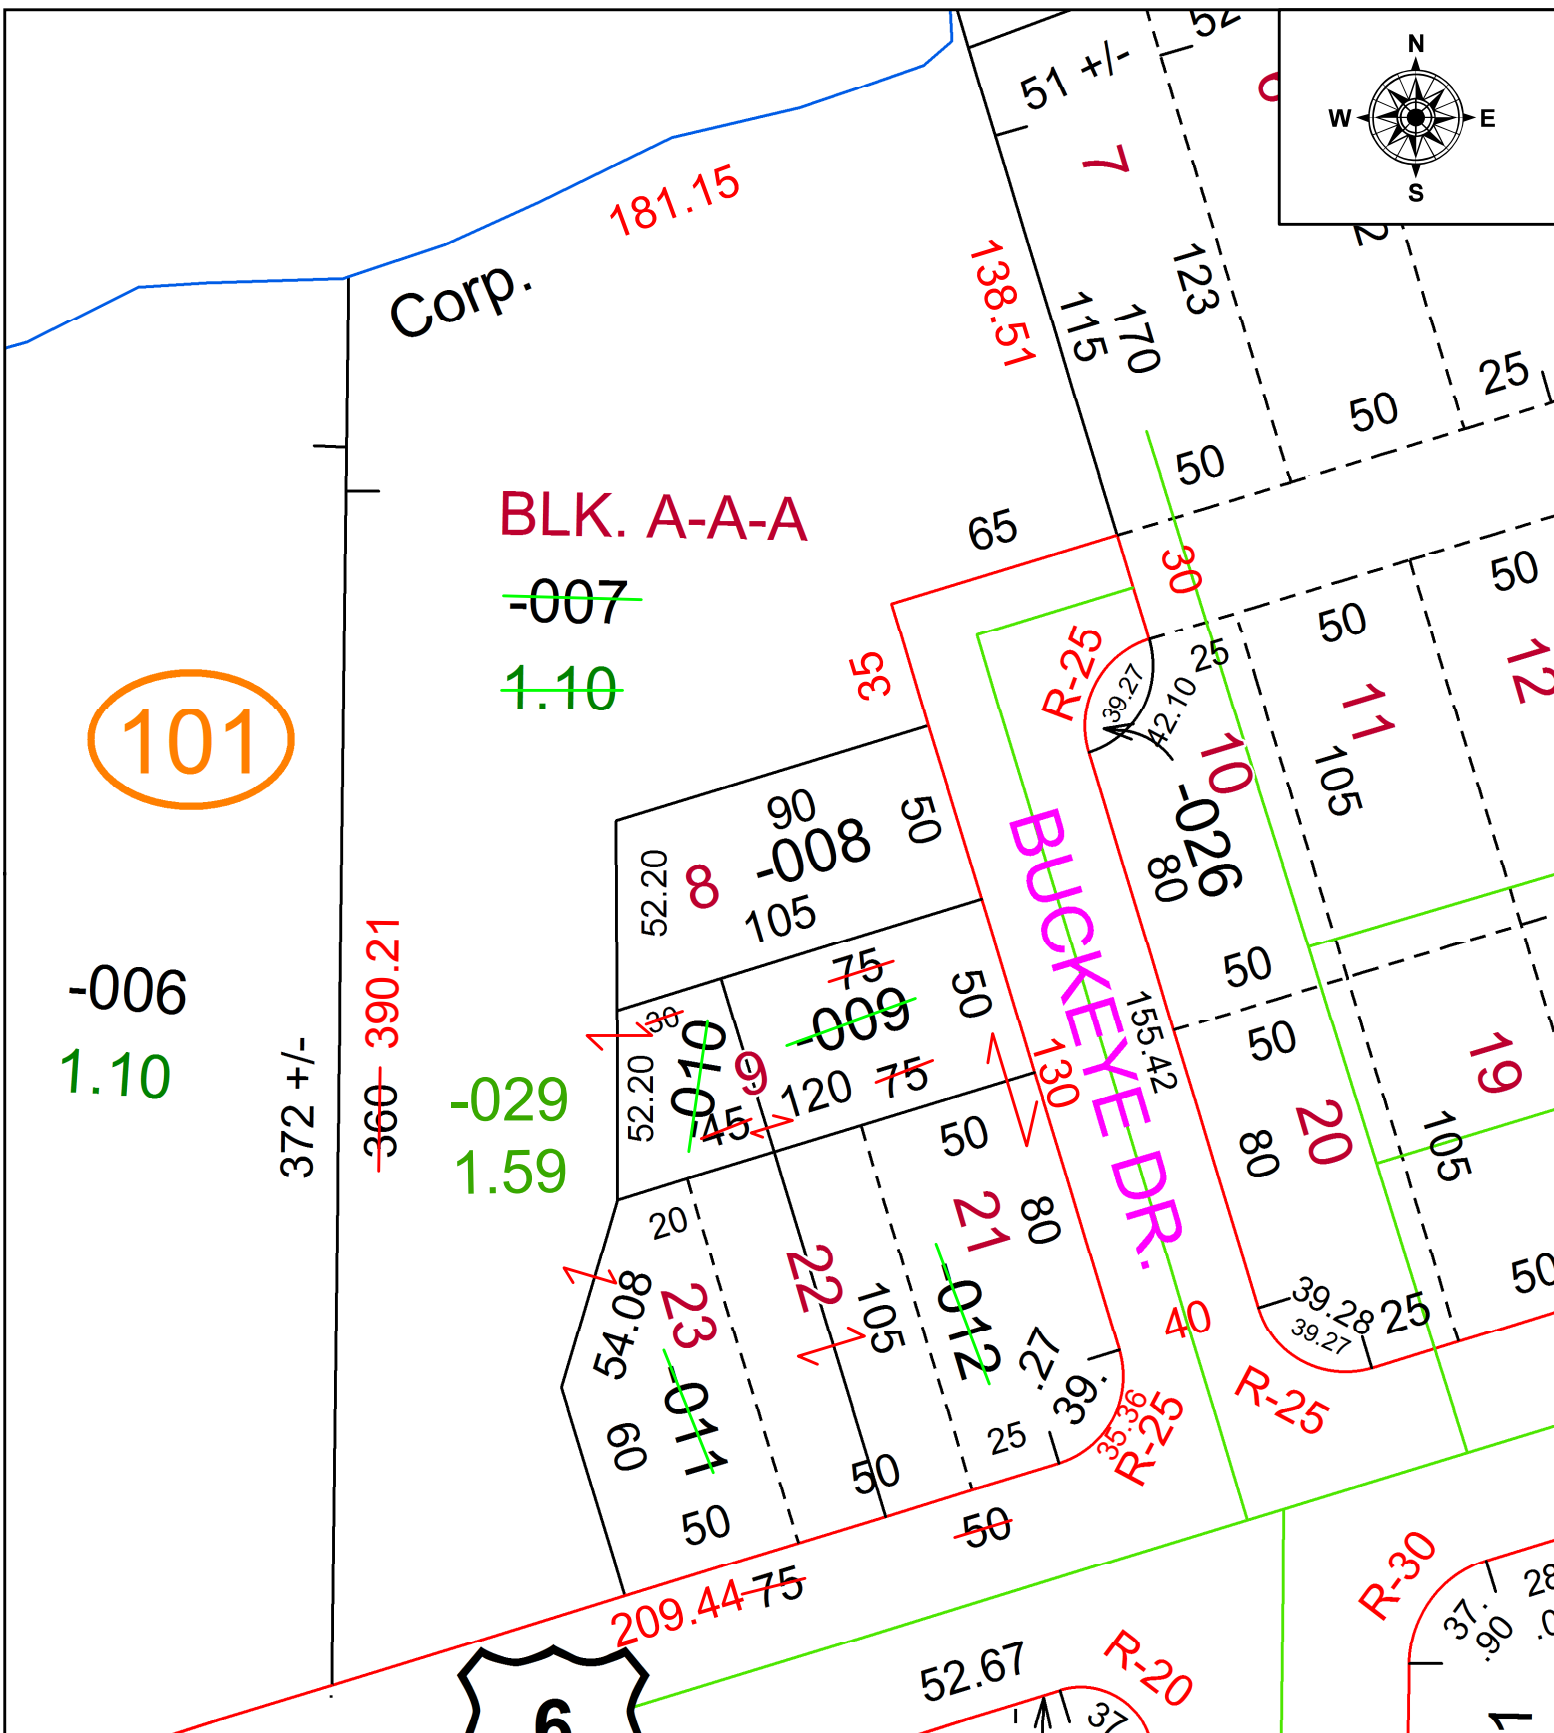

PARENT PARCEL: 03-00-035-101-007, -009 THRU -012

CHILD PARCEL: 03-00-035-101-029

21-04330

STARTING POINT: NORTHEAST CORNER OF SUBLOT 8 IN BORDER CITIES CO'S SHORE SUBDIVISION

SPLITS/DEEDS PROCESSED
 LORAIN COUNTY TAX MAP DEPARTMENT
 226 MIDDLE AVE. ELYRIA, OH

SURVEYED BY: JOSEPH A BURGOON

CLOSURE: 1:430,144

MAP PAGE(S): 03-00-035

APPROVED BY: WRZ **DATE:** 7/21/2021

SCALE: 1" = 50 **PRIOR INSTRUMENT:** 2021-0829797