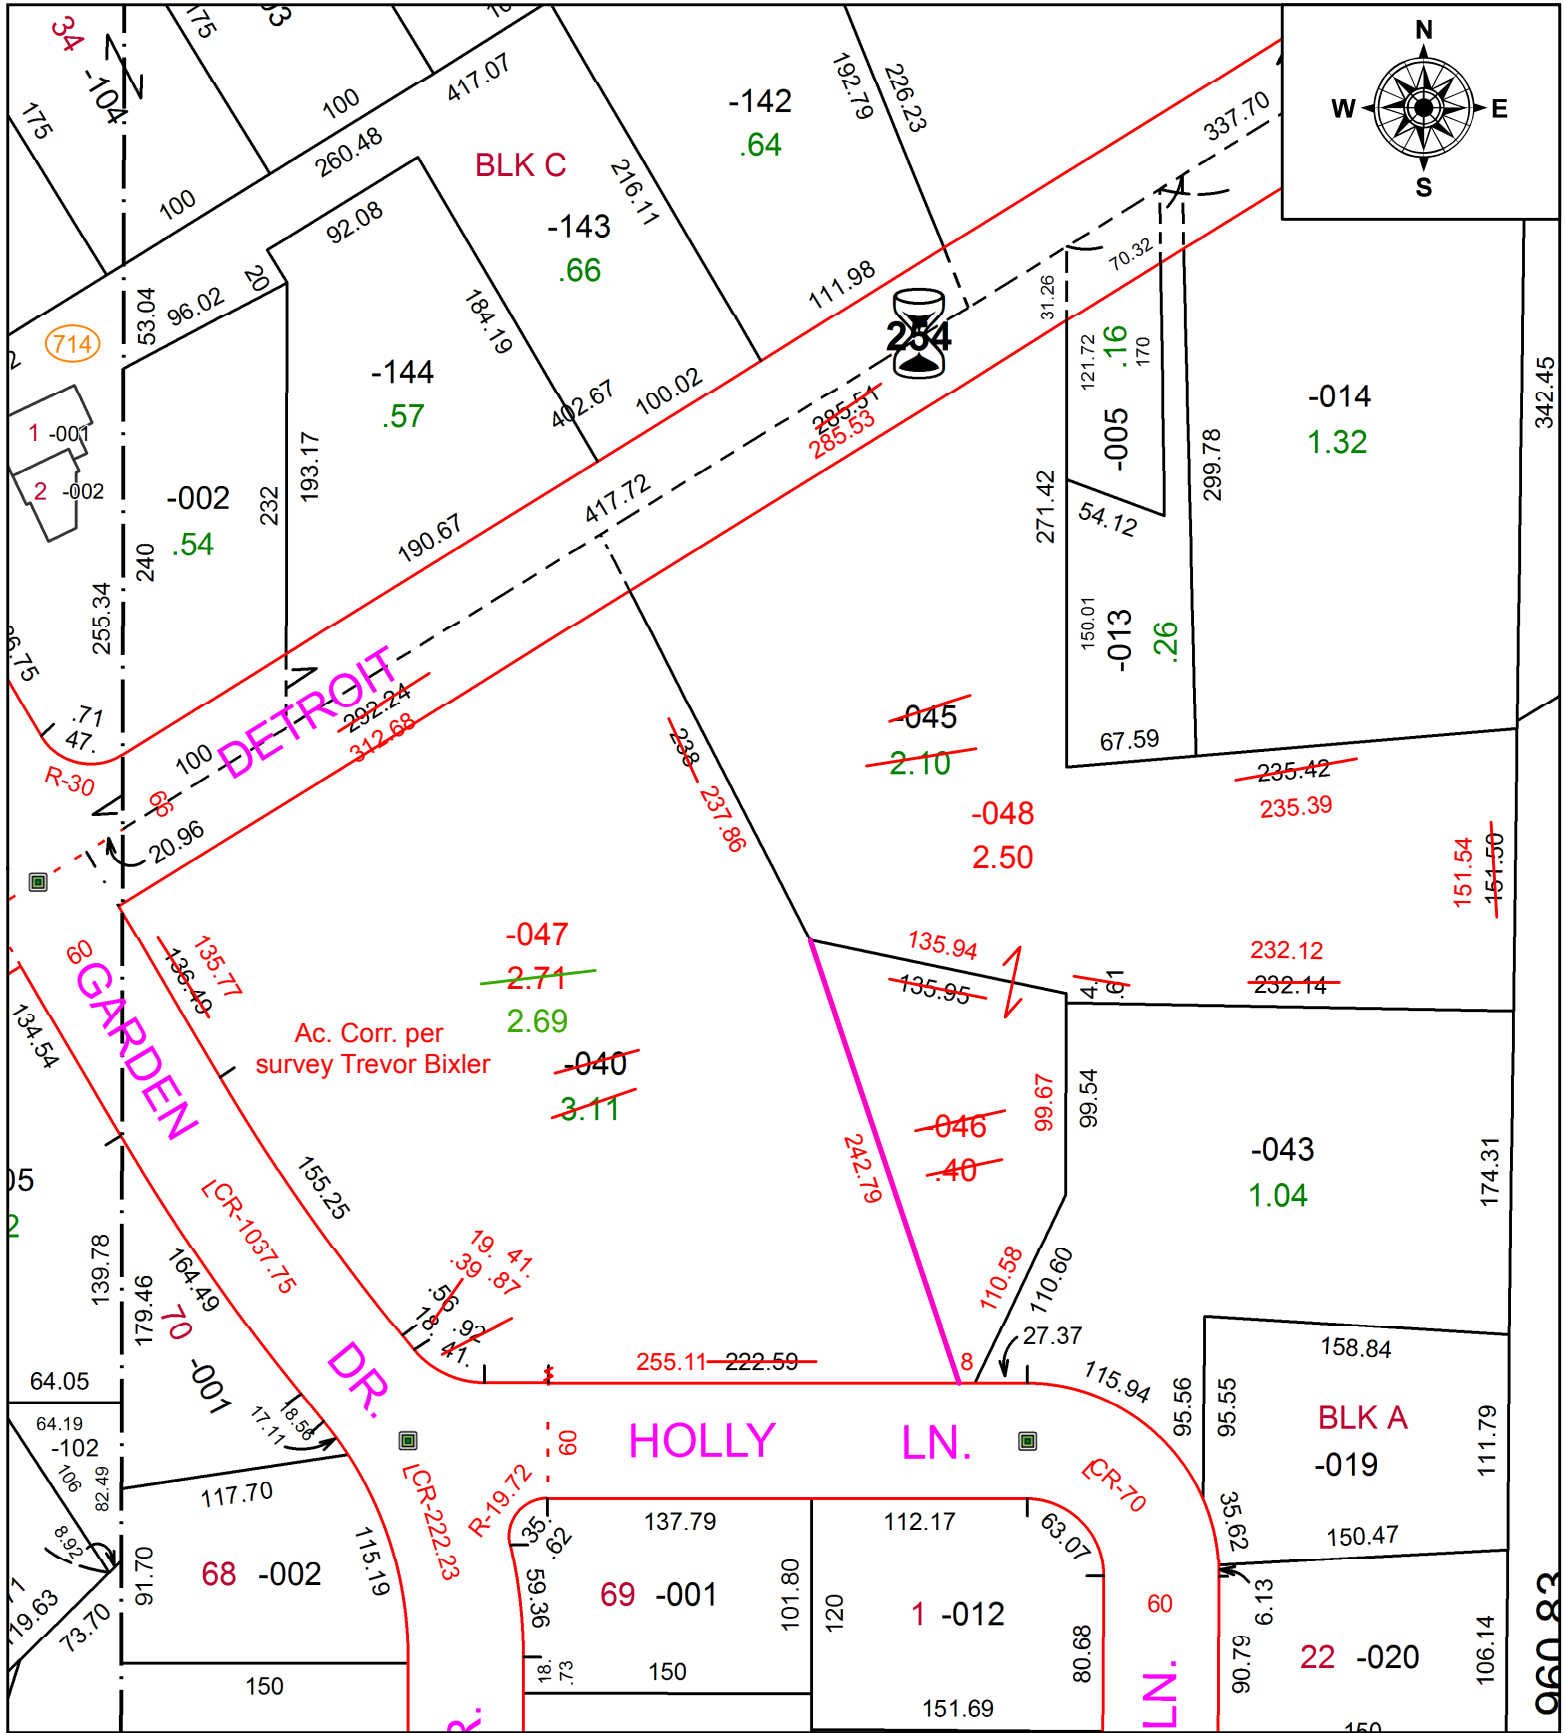

PARENT PARCEL: 04-00-015-108-040 & -045

CHILD PARCEL: 04-00-015-108-046 thru -048

STARTING POINT: CL OF DETROIT RD. & GARDEN DR.

21-04328

SPLITS/DEEDS PROCESSED
 LORAIN COUNTY TAX MAP DEPARTMENT
 226 MIDDLE AVE. ELYRIA, OH

SURVEYED BY: TREVOR BIXLER
CLOSURE: 1: 902,803
MAP PAGE(S): 04-00-015
APPROVED BY: DMA **DATE:** 7/16/2021
SCALE: 1" = 100 **PRIOR INSTRUMENT:** 20050119334