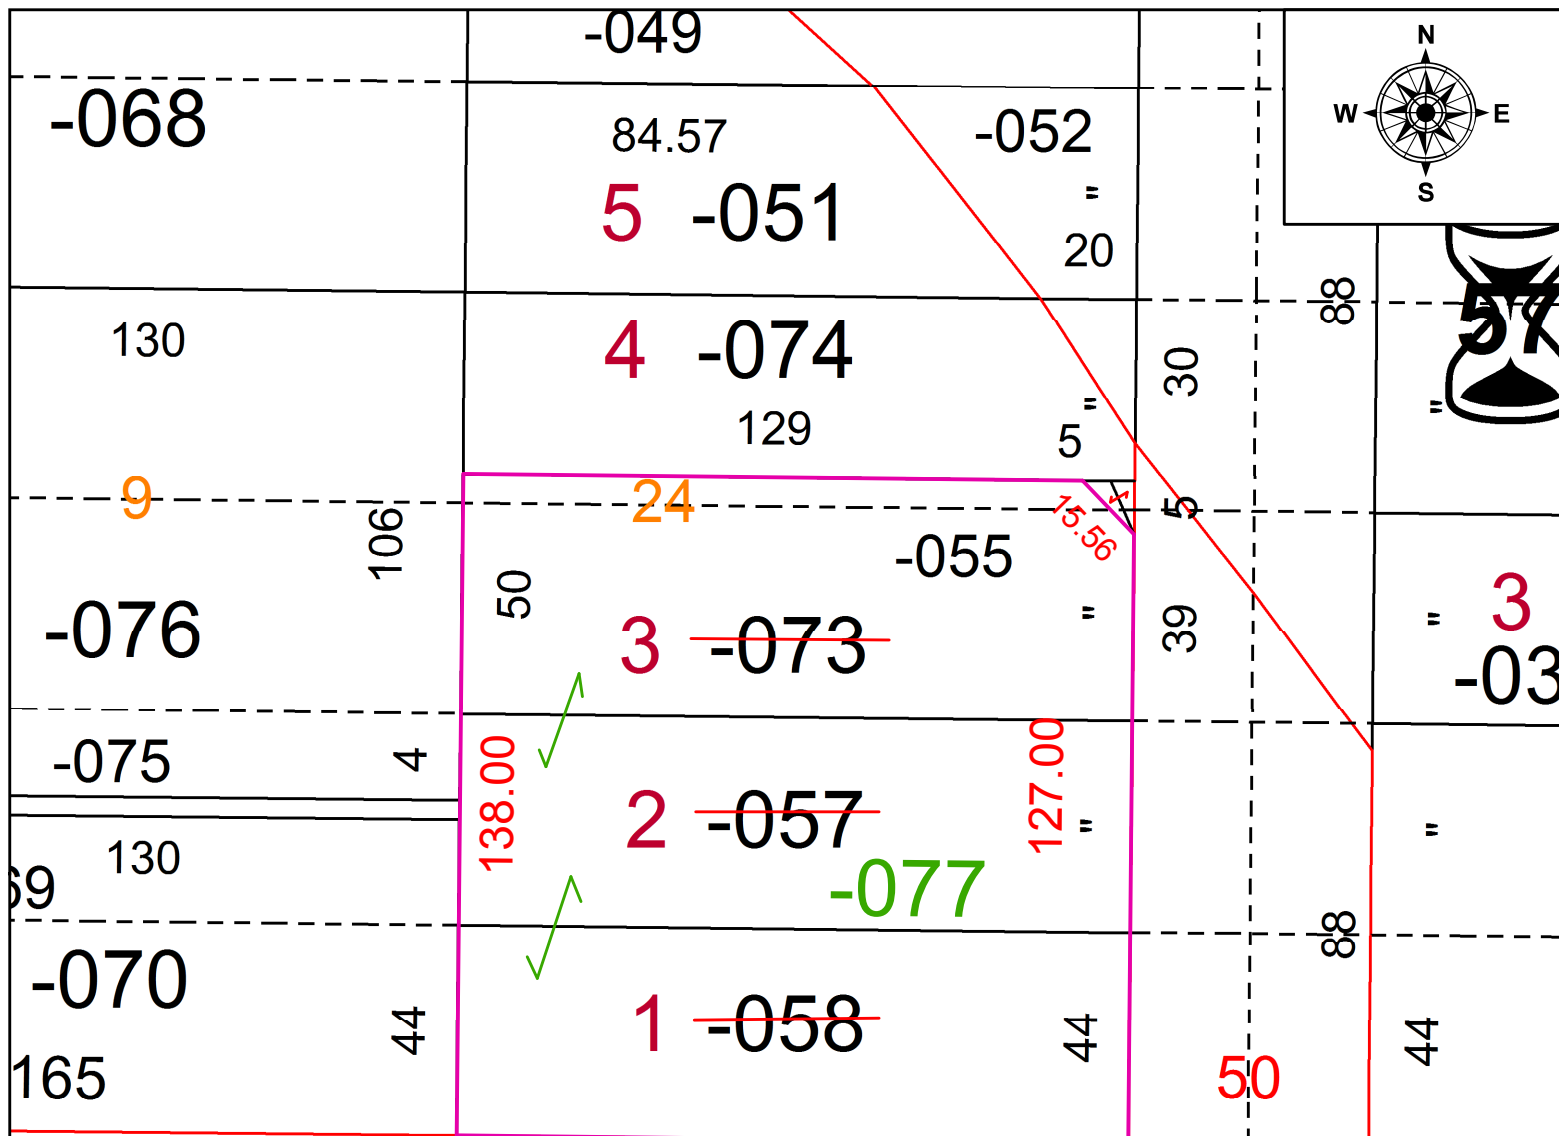

PARENT PARCEL: 06-25-022-103-057, -058, & -073

CHILD PARCEL: 06-25-022-103-077 127.00 X 140.00

STARTING POINT: CL OF BON AIR AVE. & CL OF SYCAMORE ST.

21-04311

**SPLITS/DEEDS PROCESSED**  
 LORAIN COUNTY TAX MAP DEPARTMENT  
 226 MIDDLE AVE. ELYRIA, OH

SURVEYED BY: JOSUA S. RIEDY  
 CLOSURE: 1:148980  
 MAP PAGE(S): 06-25-022  
 APPROVED BY: TJS DATE: 6/8/2021  
 SCALE: 1" = 40' PRIOR INSTRUMENT: 2020-0791545