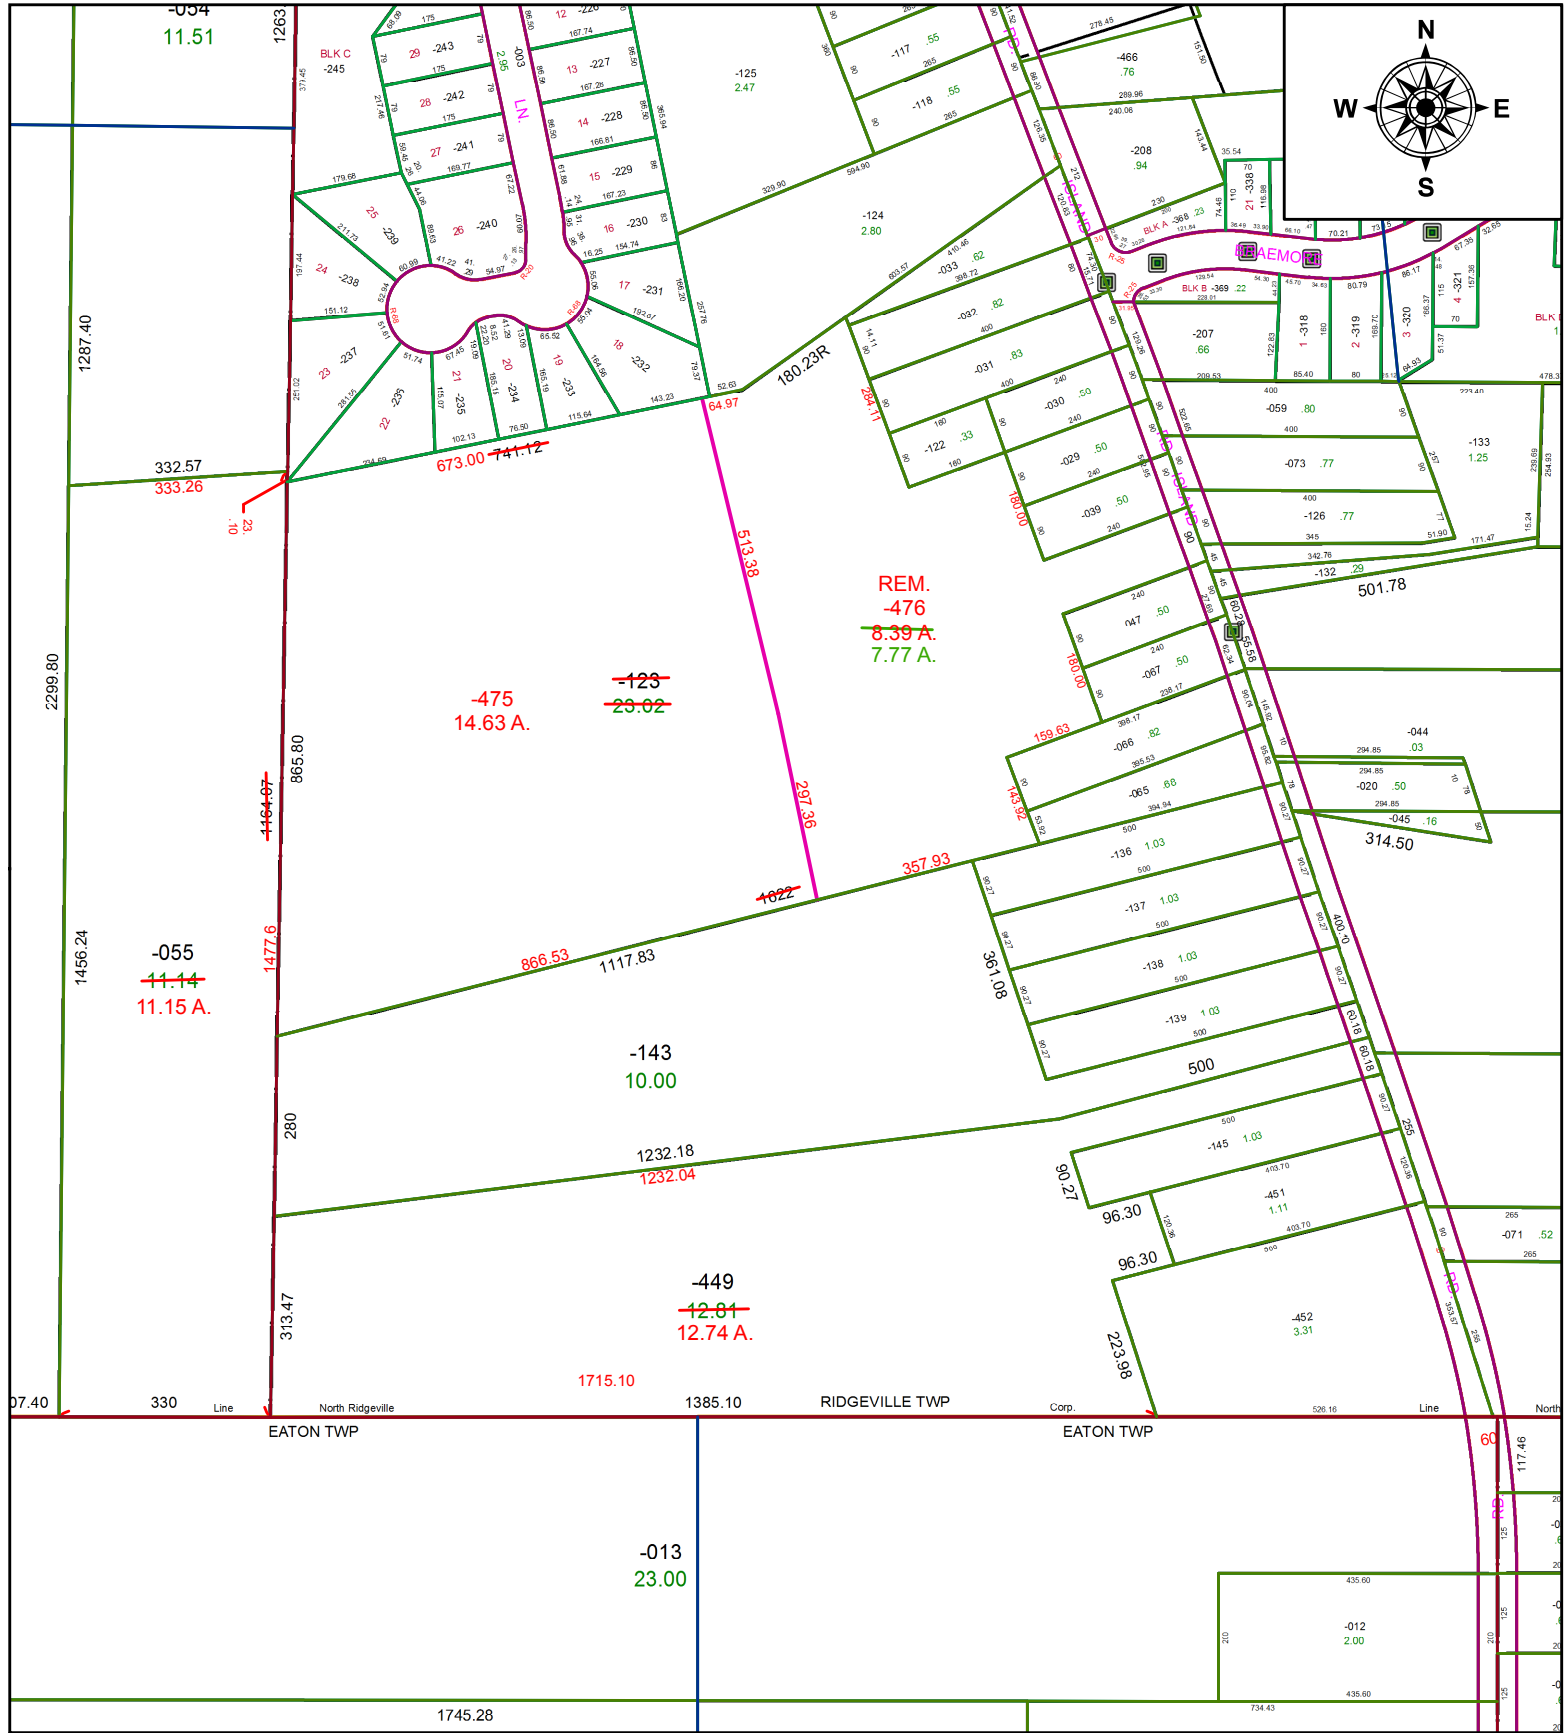

PARENT PARCEL: 07-00-013-000-123 & AC. CORR. 07-00-024-102-055 FROM 11.14 A. TO 11.15 A.

CHILD PARCEL: 07-00-013-000-475 & -476

STARTING POINT: I.P. MON. BOX, CL OF ISLAND RD. & SOUTH LINE OF O.L.13

21-04302

SPLITS/DEEDS PROCESSED
 LORAIN COUNTY TAX MAP DEPARTMENT
 226 MIDDLE AVE. ELYRIA, OH

SURVEYED BY: SEAN A. BOLAND
 CLOSURE: 1:110599
 MAP PAGE(S): 07-00-013 & -024
 APPROVED BY: TJS DATE: 5/19/2021
 SCALE: 1" = 300' PRIOR INSTRUMENT: 2005-0104055