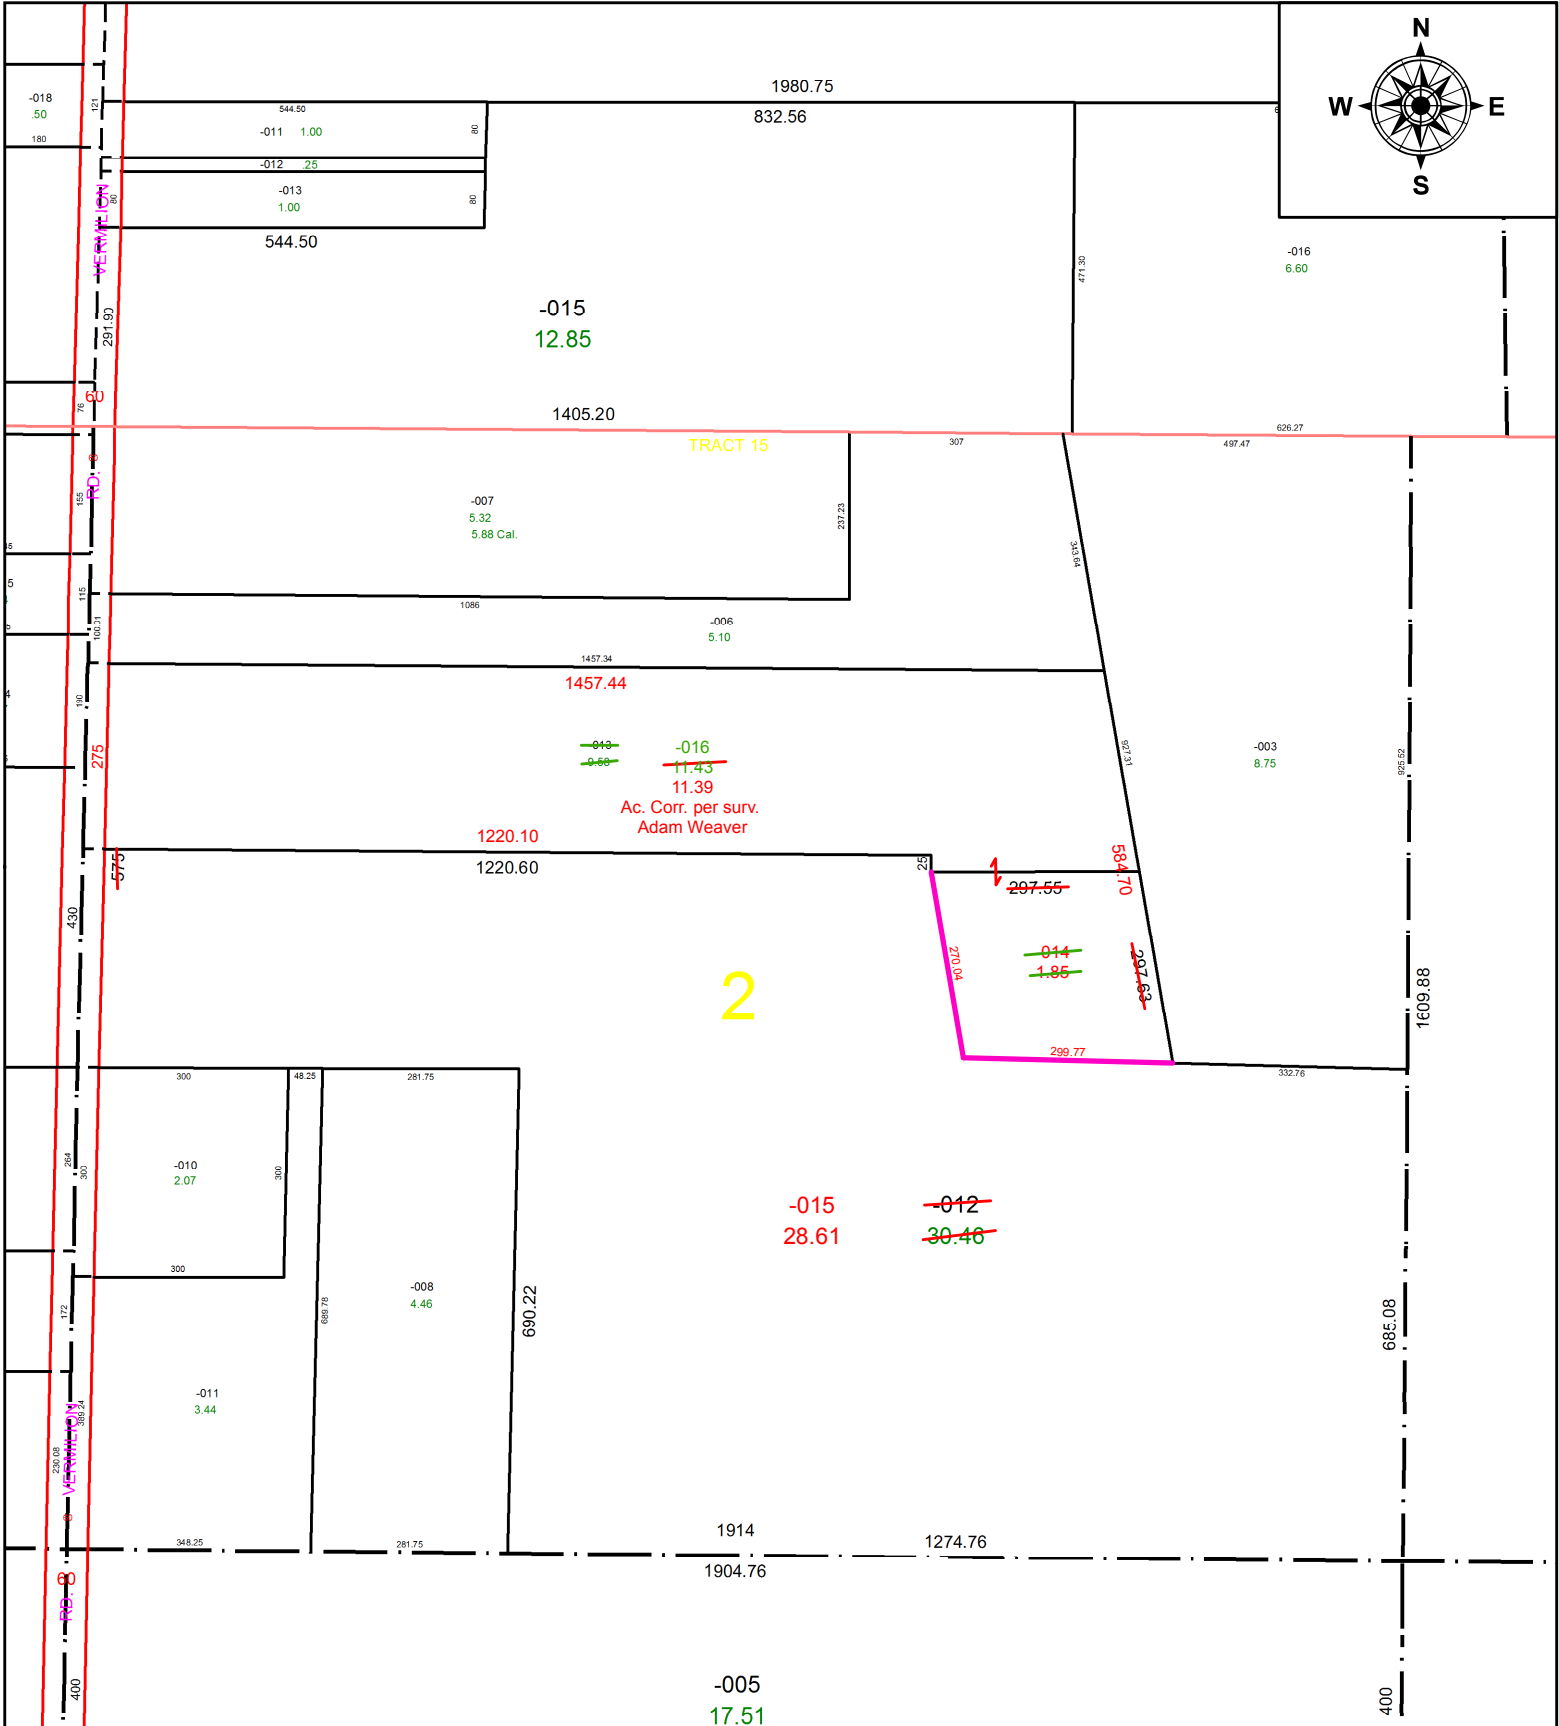

PARENT PARCEL: 08-15-002-000-012 & -013

CHILD PARCEL: 08-15-002-000-014, -015 & -016

STARTING POINT: CL OF GARFIELD RD & VERMILION RD.

21-04289

SPLITS/DEEDS PROCESSED
 LORAIN COUNTY TAX MAP DEPARTMENT
 226 MIDDLE AVE. ELYRIA, OH

SURVEYED BY: ADAM WEAVER
CLOSURE: 1: 13,169
MAP PAGE(S): 08-15-002
APPROVED BY: DMA **DATE:** 4/28/21
SCALE: 1" = 275' **PRIOR INSTRUMENT:** INSTR. # 20200747553