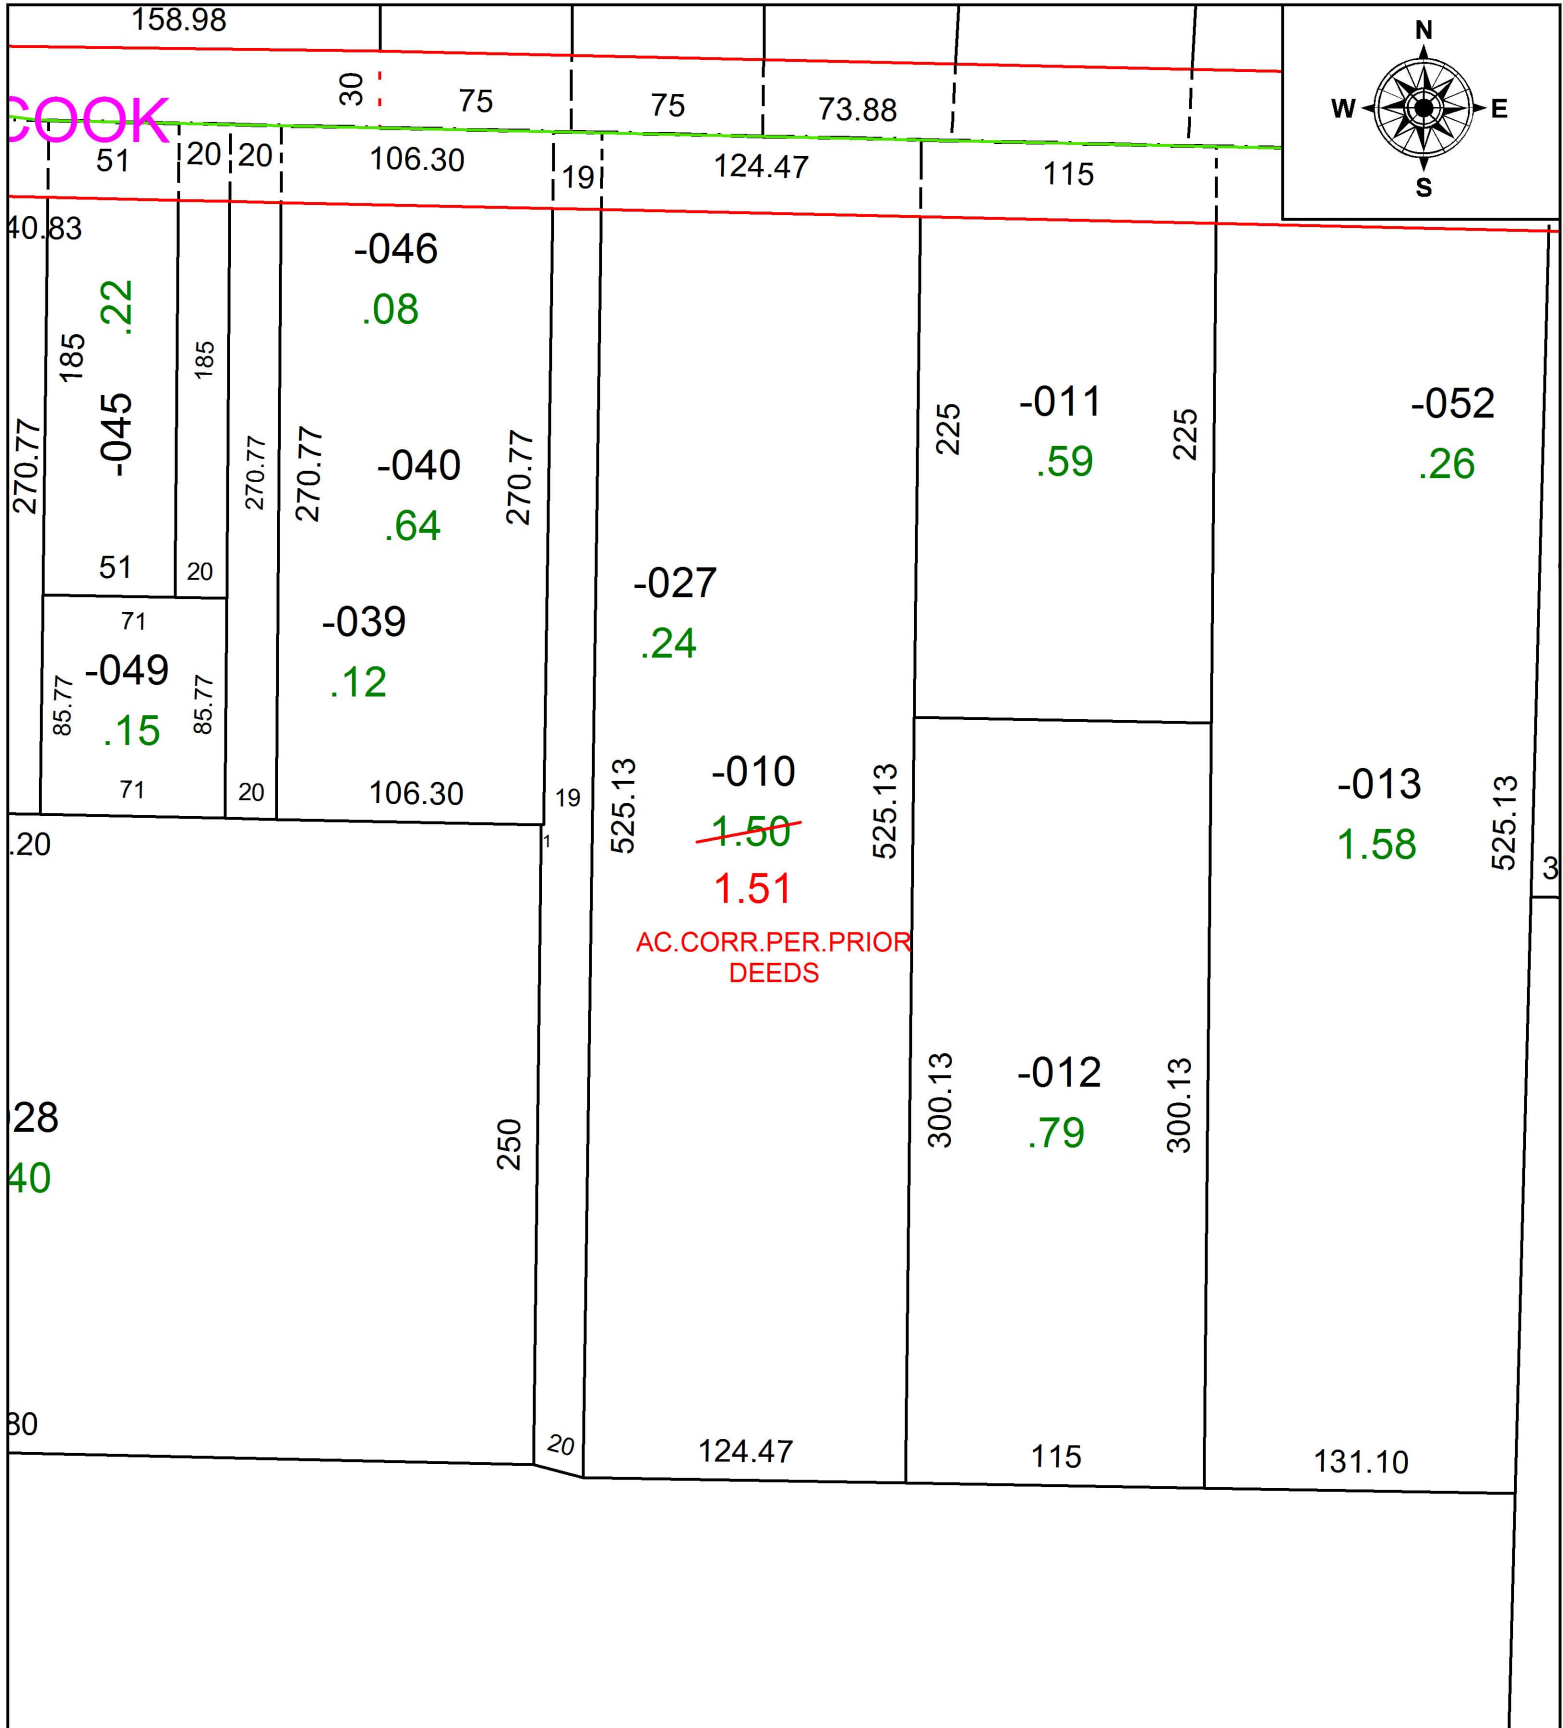

PARENT PARCEL: 07-00-003-102-010

CHILD PARCEL:

STARTING POINT: INTERSECTION OF C/L OF COOK RD. AND C/L OF BUTERNUT RIDGE RD.

20-04289-A

SPLITS/DEEDS PROCESSED
 LORAIN COUNTY TAX MAP DEPARTMENT
 226 MIDDLE AVE. ELYRIA, OH

SURVEYED BY: N/A
 CLOSURE: N/A
 MAP PAGE(S): 7-00-003
 APPROVED BY: RRM DATE: 2-13-20
 SCALE: 1" = 75' PRIOR INSTRUMENT: 20180663201