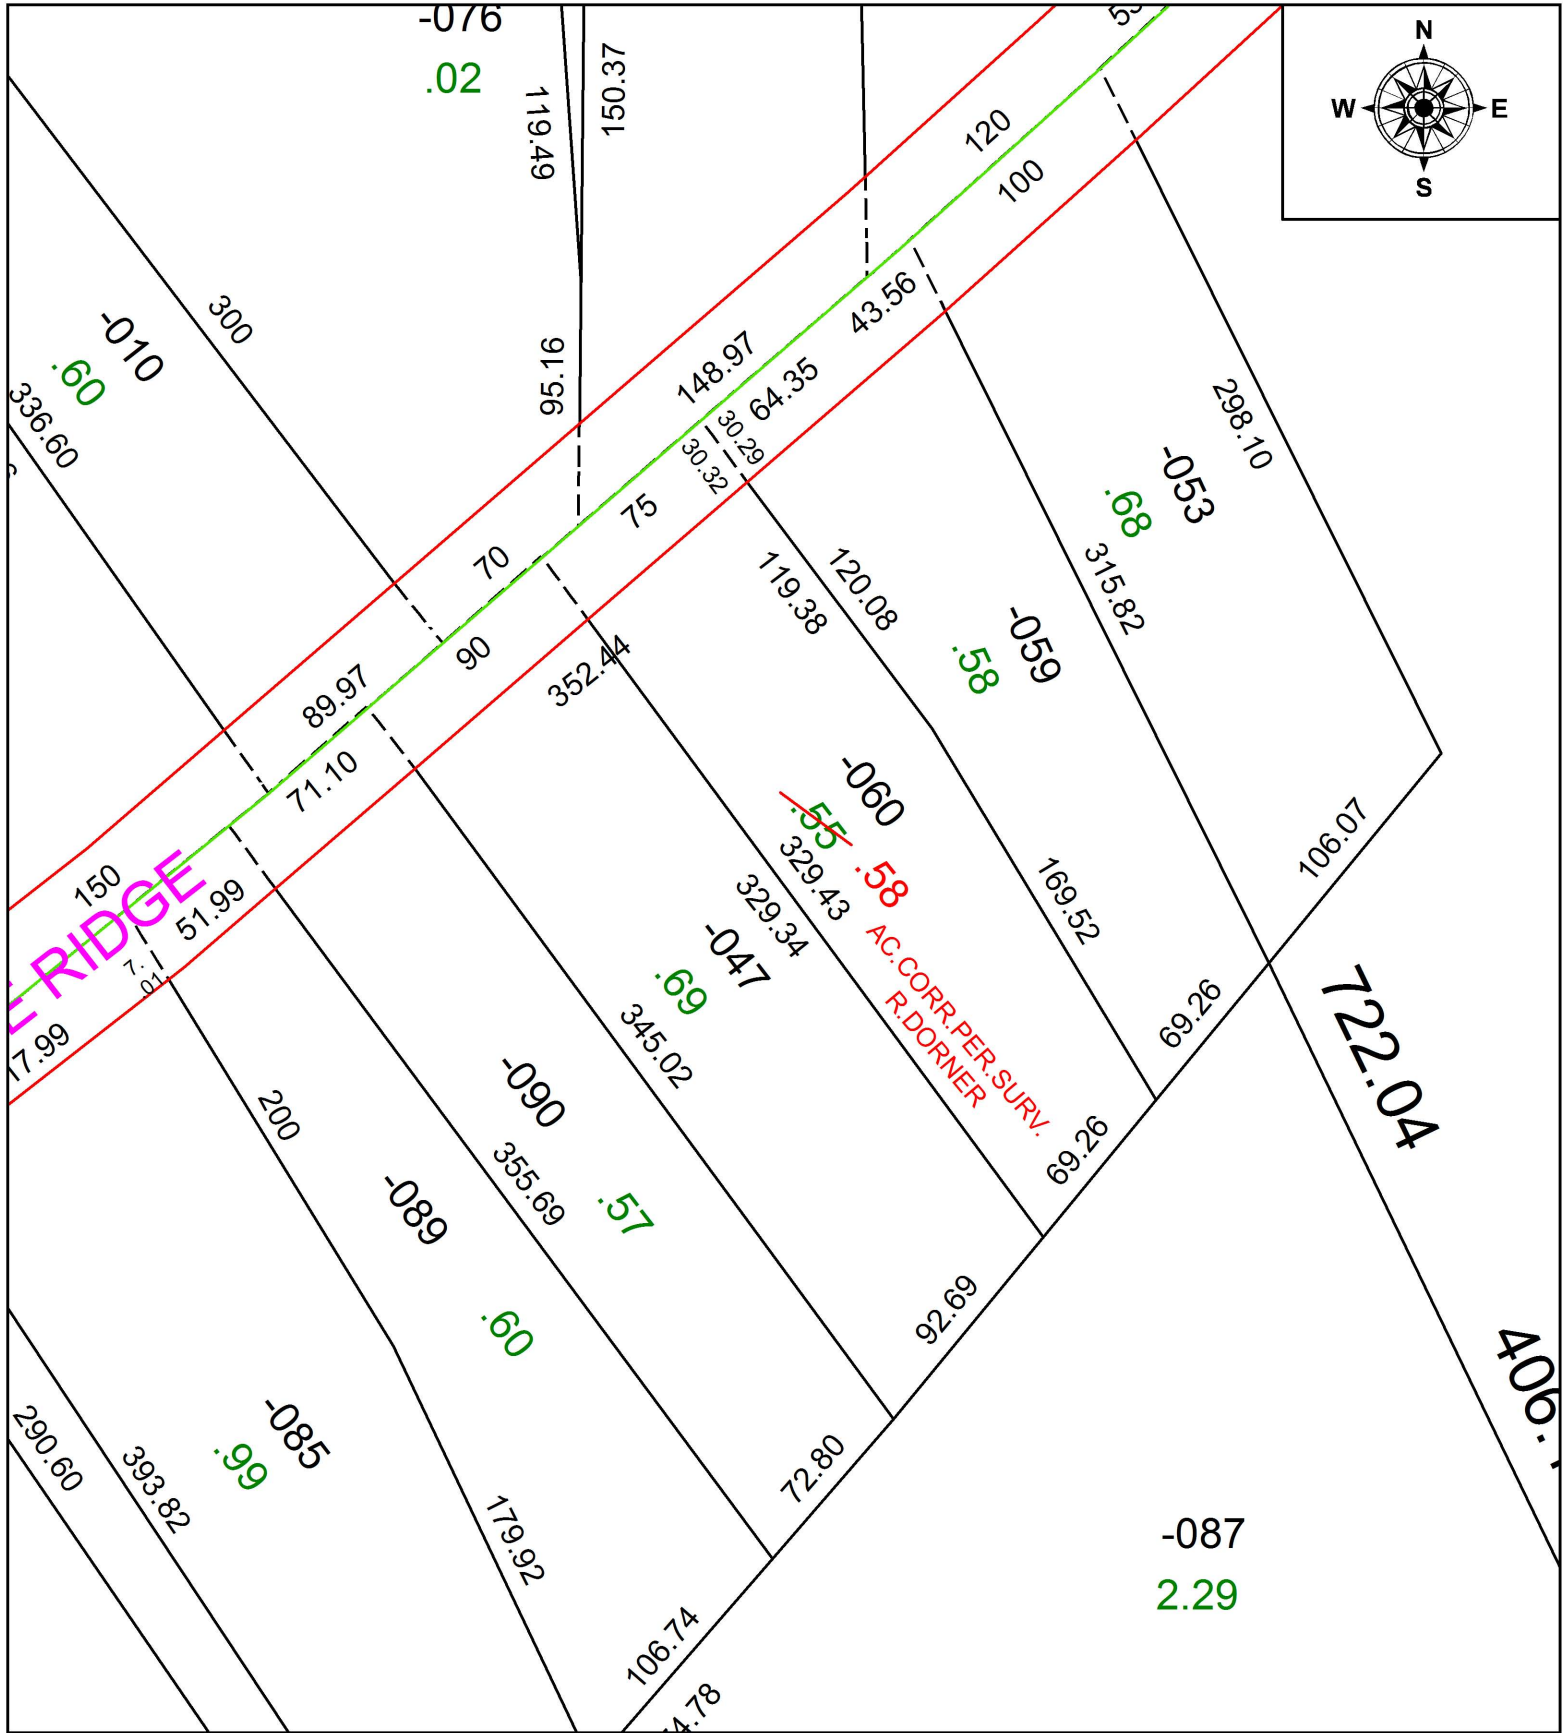

PARENT PARCEL: 05-00-079-000-060

CHILD PARCEL:

STARTING POINT: INTERSECTION OF C/L OF MIDDLE RIDGE RD. AND SOUTH LINE OF O.L. 79

20-04279-A

**SPLITS/DEEDS PROCESSED**  
 LORAIN COUNTY TAX MAP DEPARTMENT  
 226 MIDDLE AVE. ELYRIA, OH

**SURVEYED BY:** ROBERT A. DORNER  
**CLOSURE:** 1:125,662  
**MAP PAGE(S):** 1-00-006  
**APPROVED BY:** RRM **DATE:** 2-4-20  
**SCALE:** 1" = 75' **PRIOR INSTRUMENT:** 20180659641