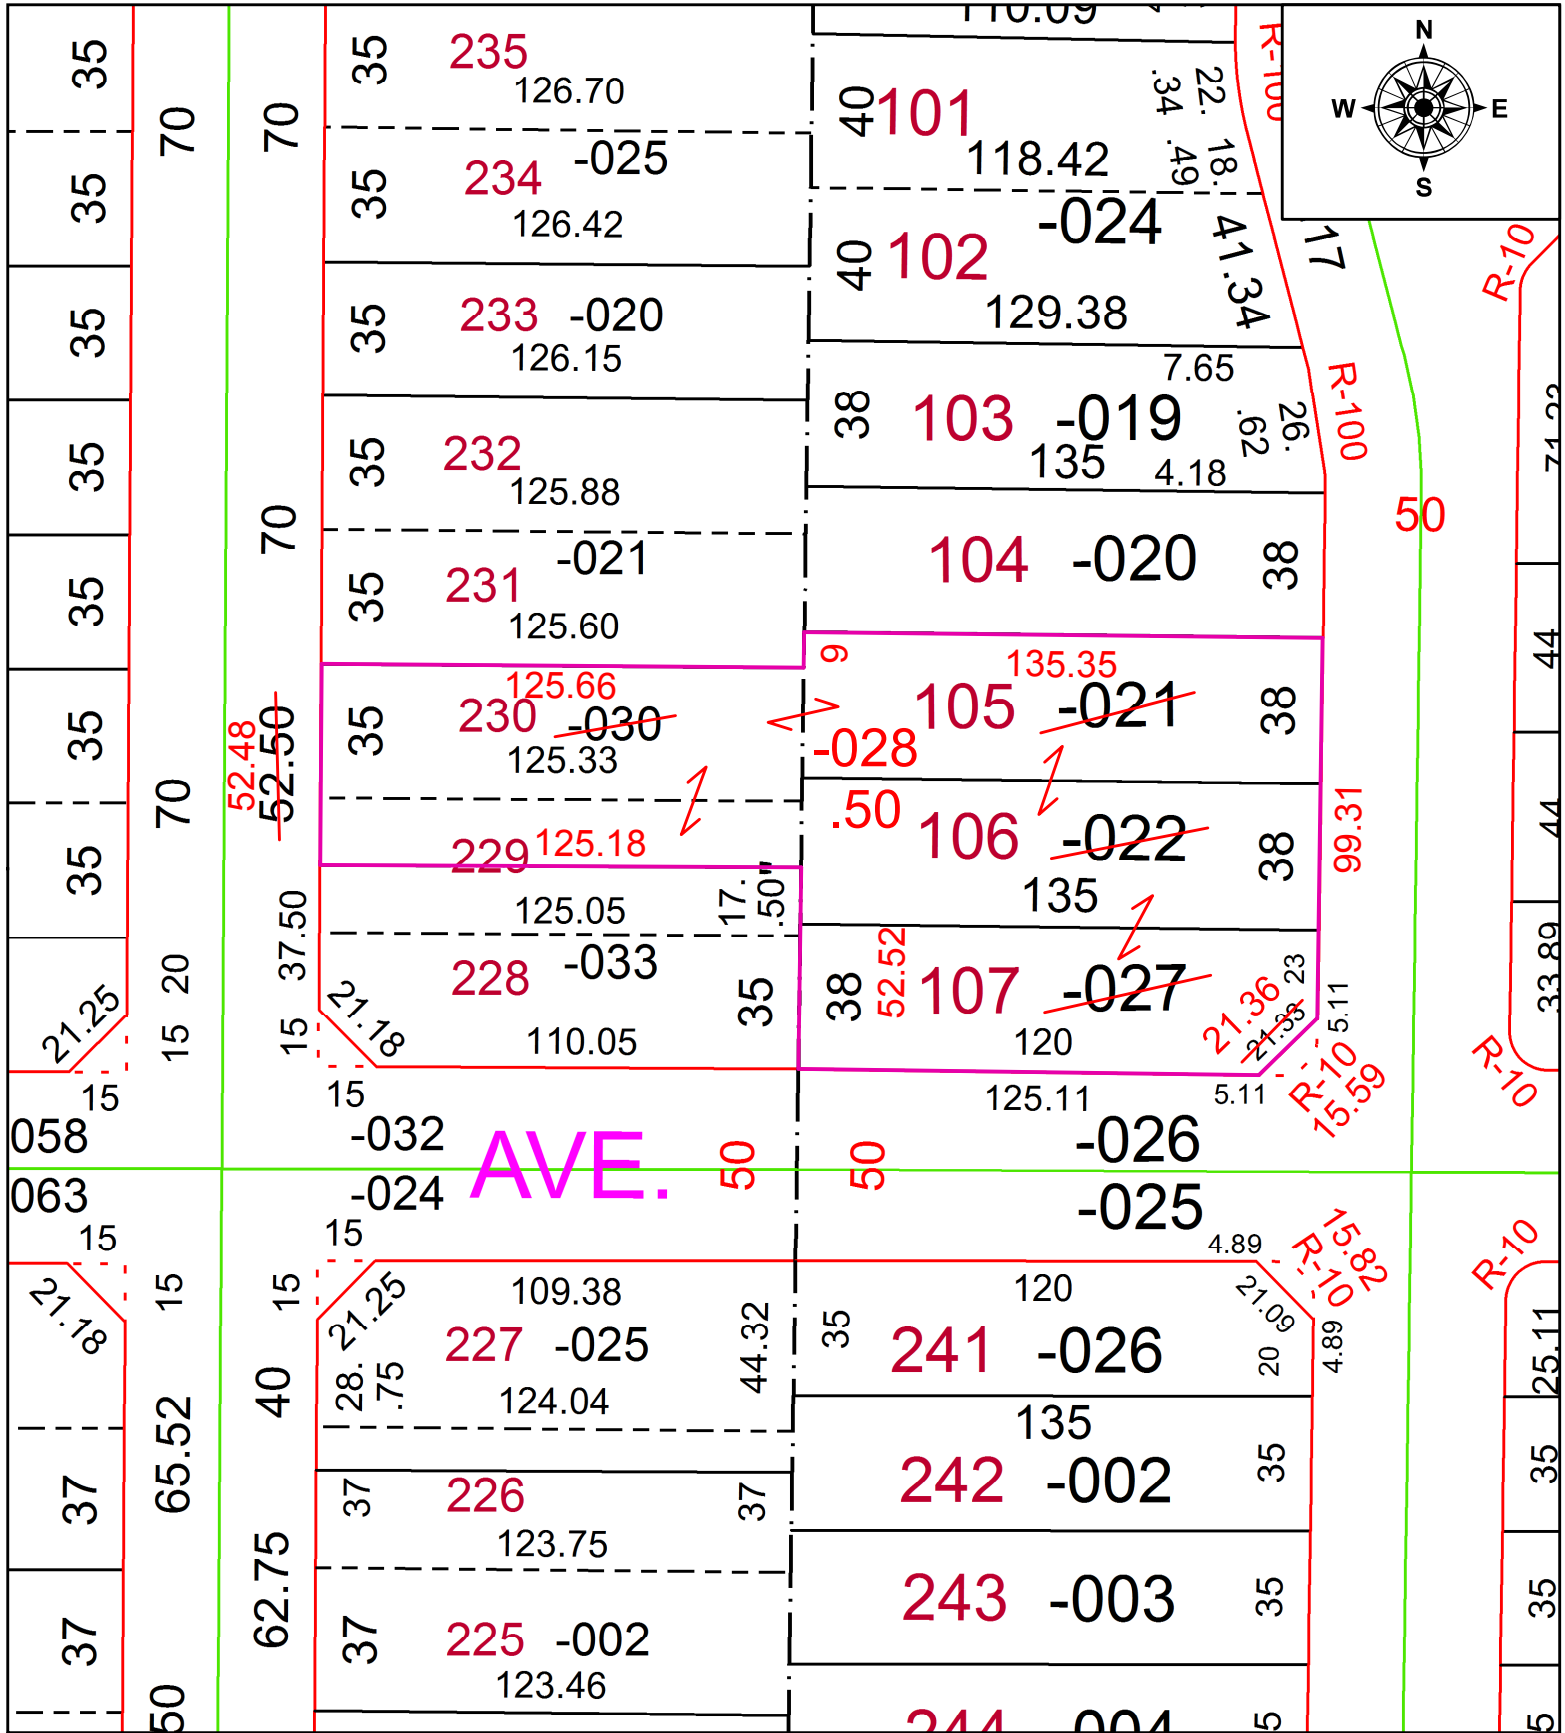

PARENT PARCEL: 03-00-040-114-021, -022, -027, 03-00-041-114-030

CHILD PARCEL: 03-00-040-114-028

21-04278

STARTING POINT: NORTHWEST CORNER OF S/L 230 IN COMMUNITY BEACH SUB.

SPLITS/DEEDS PROCESSED
 LORAIN COUNTY TAX MAP DEPARTMENT
 226 MIDDLE AVE. ELYRIA, OH

SURVEYED BY: PATRICK A. MCGANNON
 CLOSURE: 1: 534,487
 MAP PAGE(S): 3-00-040
 APPROVED BY: RRM DATE: 3-29-21
 SCALE: 1" = 50 PRIOR INSTRUMENT: 19990660422