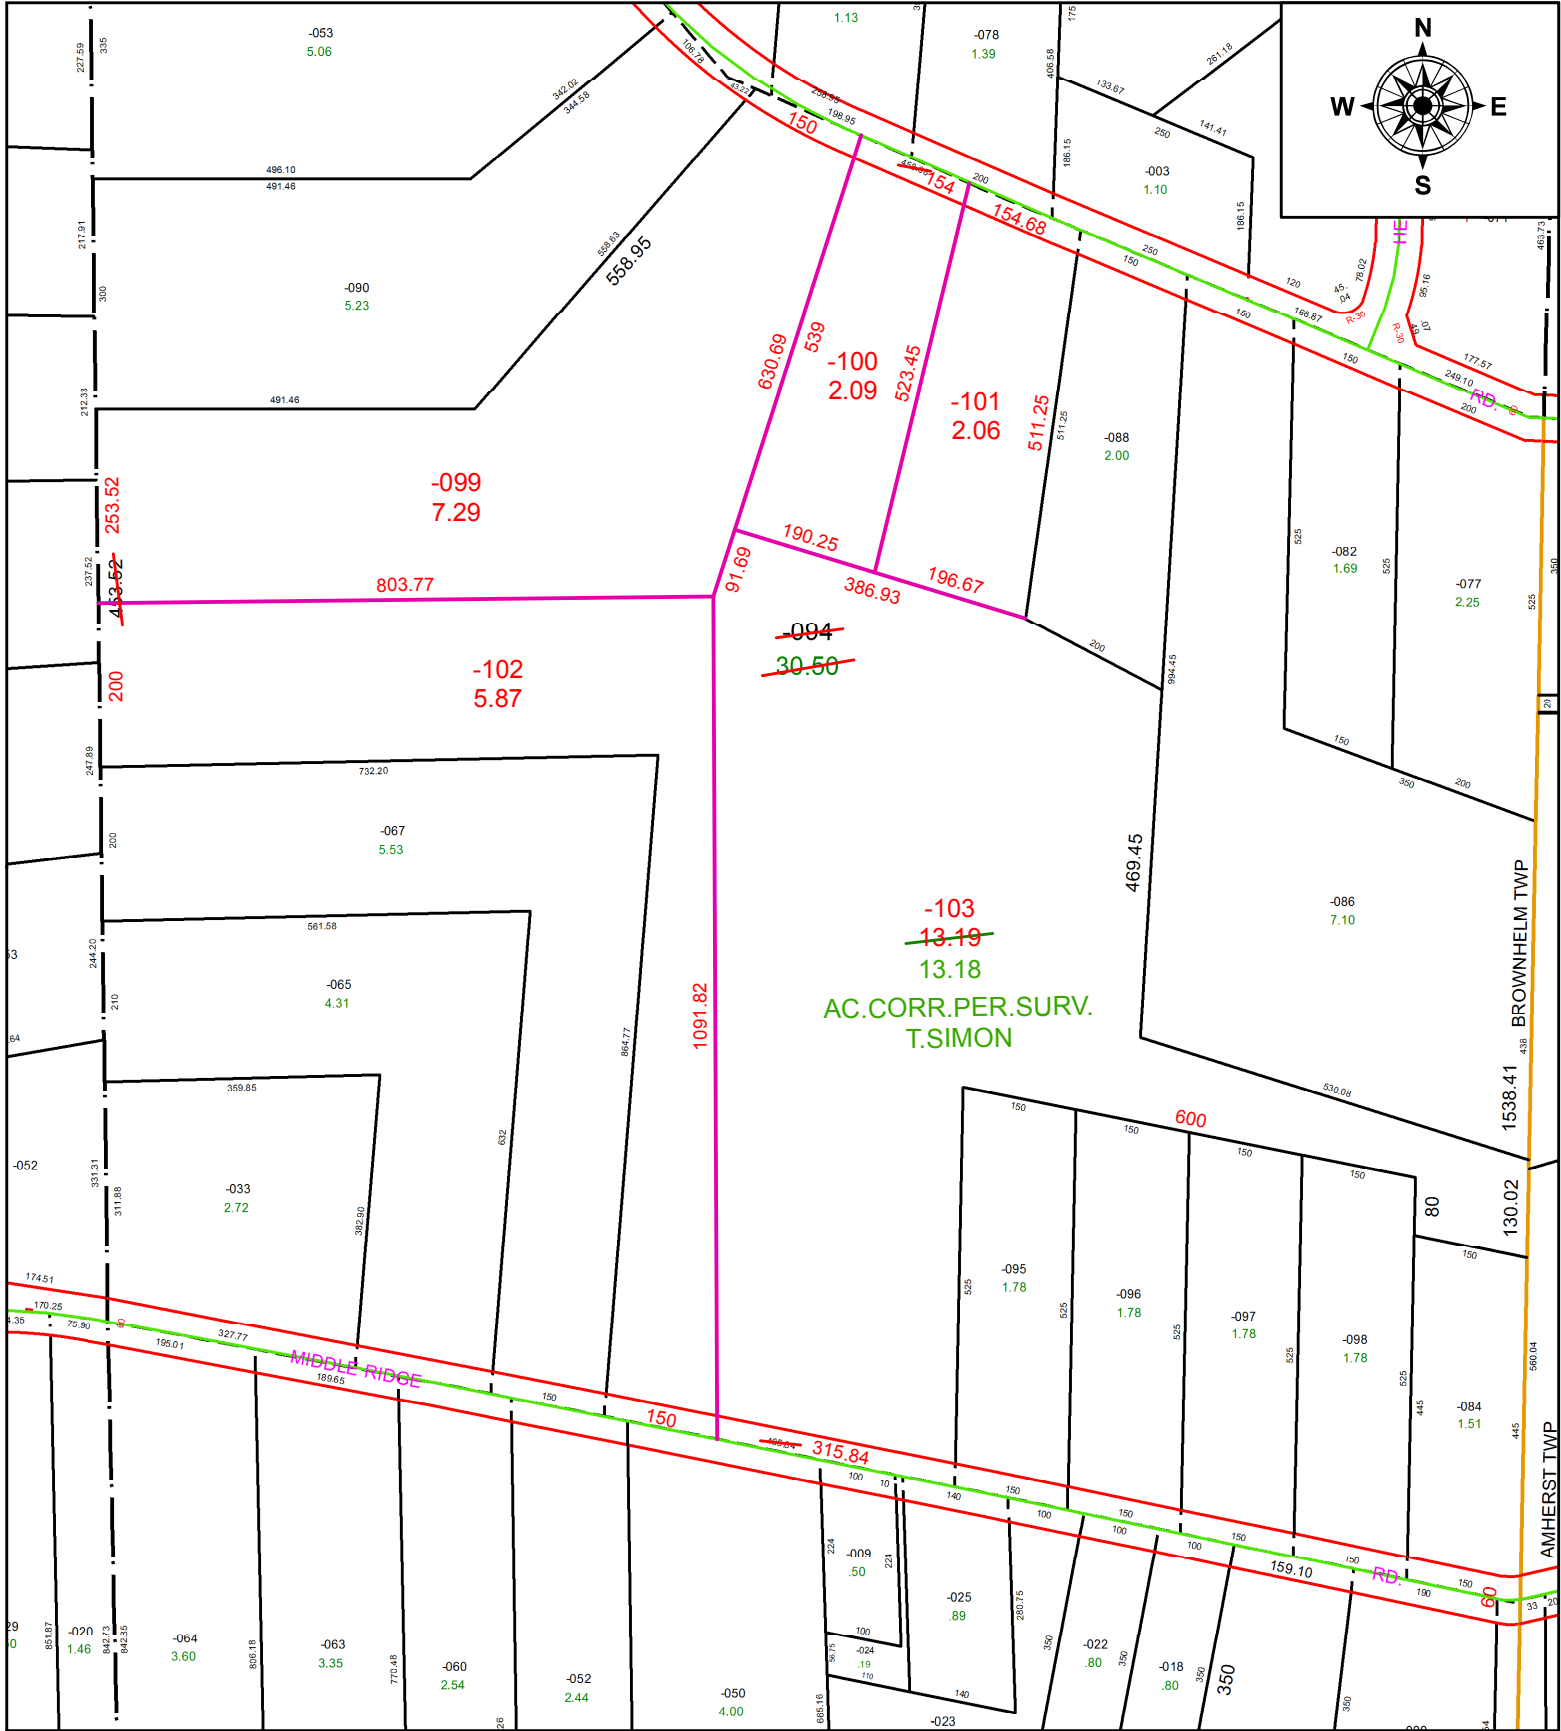

PARENT PARCEL: 01-00-056-000-094  
 CHILD PARCEL: 01-00-056-000-099 THRU -103  
 STARTING POINT: INTERSECTION OF C/L OF RICE RD. AND EAST LINE OF O.L.56

21-04266

**SPLITS/DEEDS PROCESSED**  
 LORAIN COUNTY TAX MAP DEPARTMENT  
 226 MIDDLE AVE. ELYRIA, OH

SURVEYED BY: THOMAS A. SIMON  
 CLOSURE: 1: 449,673  
 MAP PAGE(S): 1-00-056  
 APPROVED BY: RRM DATE: 3-9-21  
 SCALE: 1" = 250 PRIOR INSTRUMENT: 20200790582