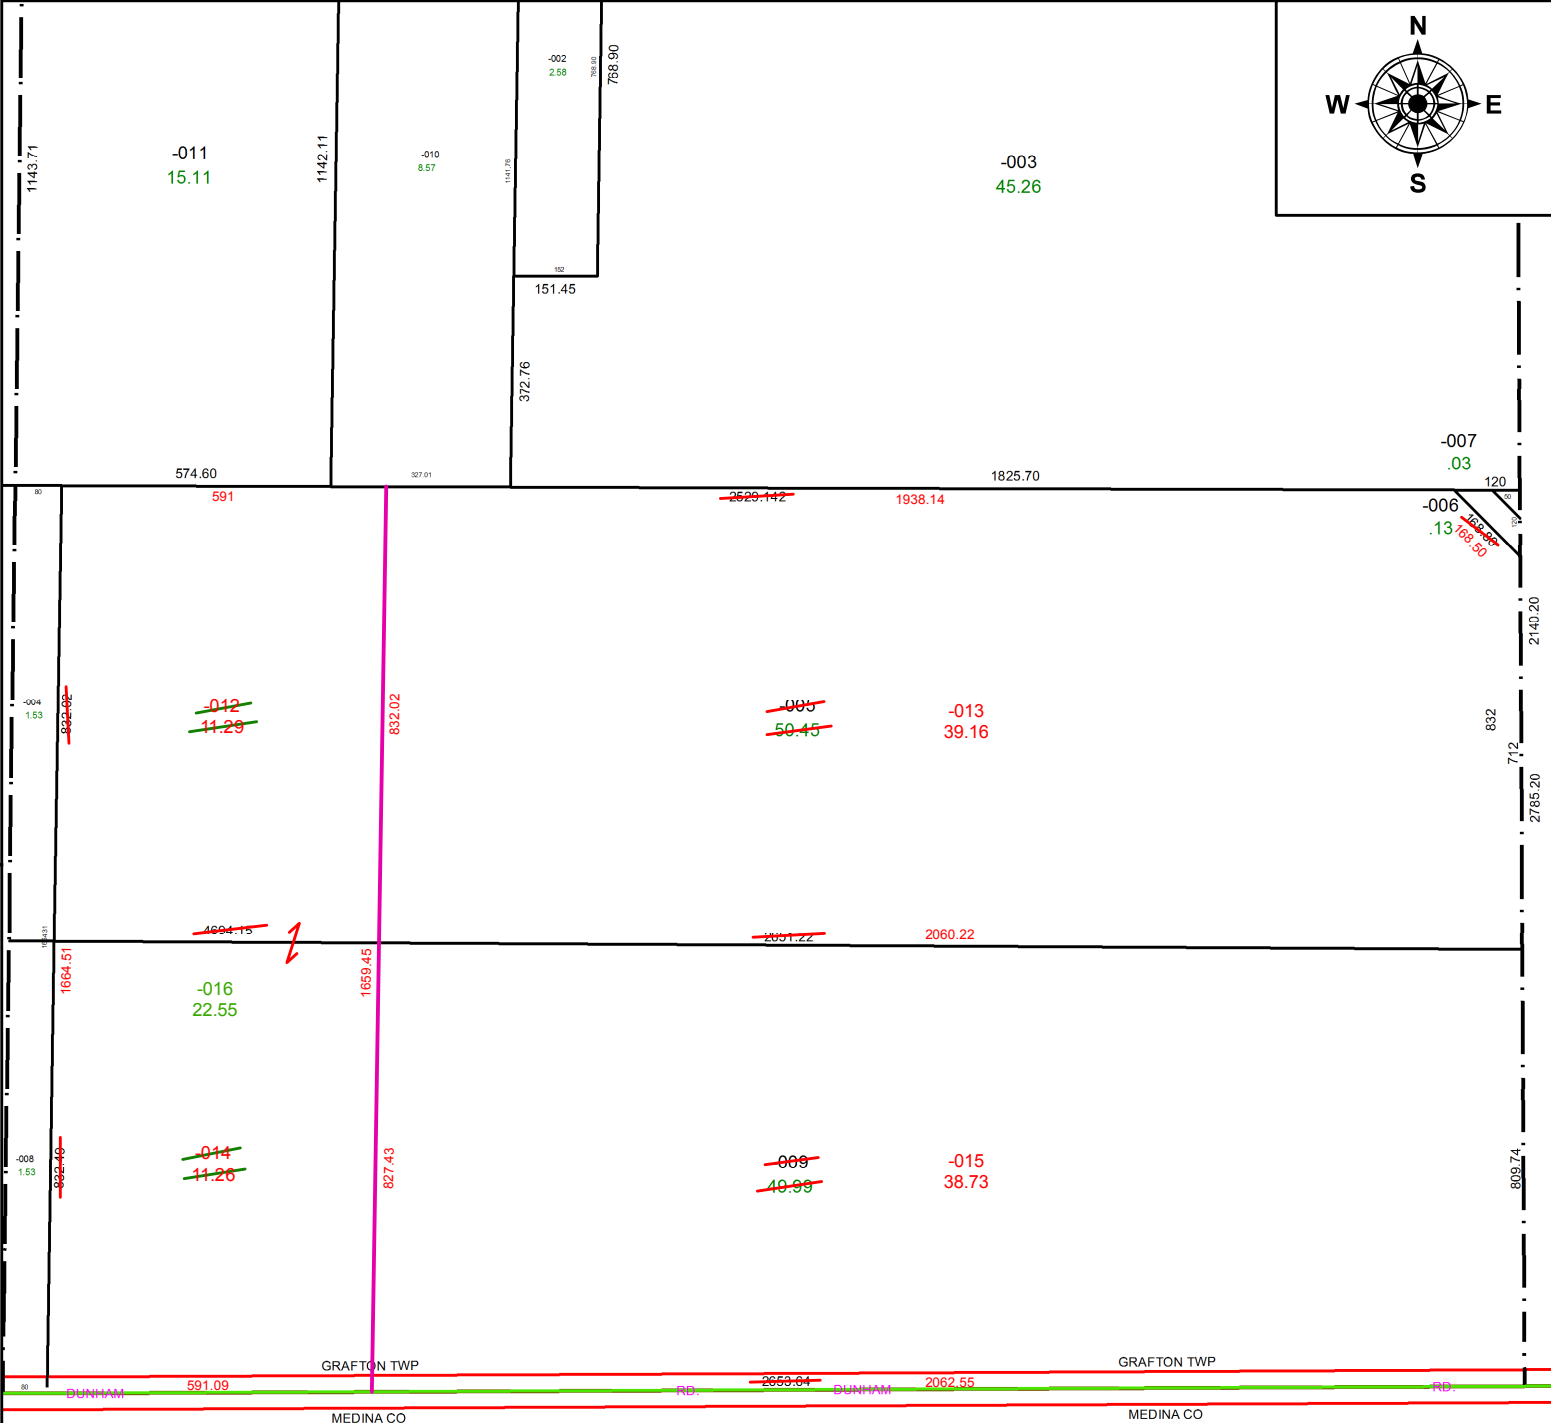

PARENT PARCEL: 16-00-094-000-005, -009  
 CHILD PARCEL: 16-00-094-000-012 THRU -016  
 STARTING POINT: SOUTHEAST CORNER OF O.L.93

21-04264

GRAFTON TWP  
 MEDINA CO

**SPLITS/DEEDS PROCESSED**  
 LORAIN COUNTY TAX MAP DEPARTMENT  
 226 MIDDLE AVE. ELYRIA, OH

SURVEYED BY: AMY M. KELLY  
 CLOSURE: 1: 1,423,743  
 MAP PAGE(S): 16-00-094  
 APPROVED BY: RRM DATE: 3-9-21  
 SCALE: 1" = 350 PRIOR INSTRUMENT: 20110364852