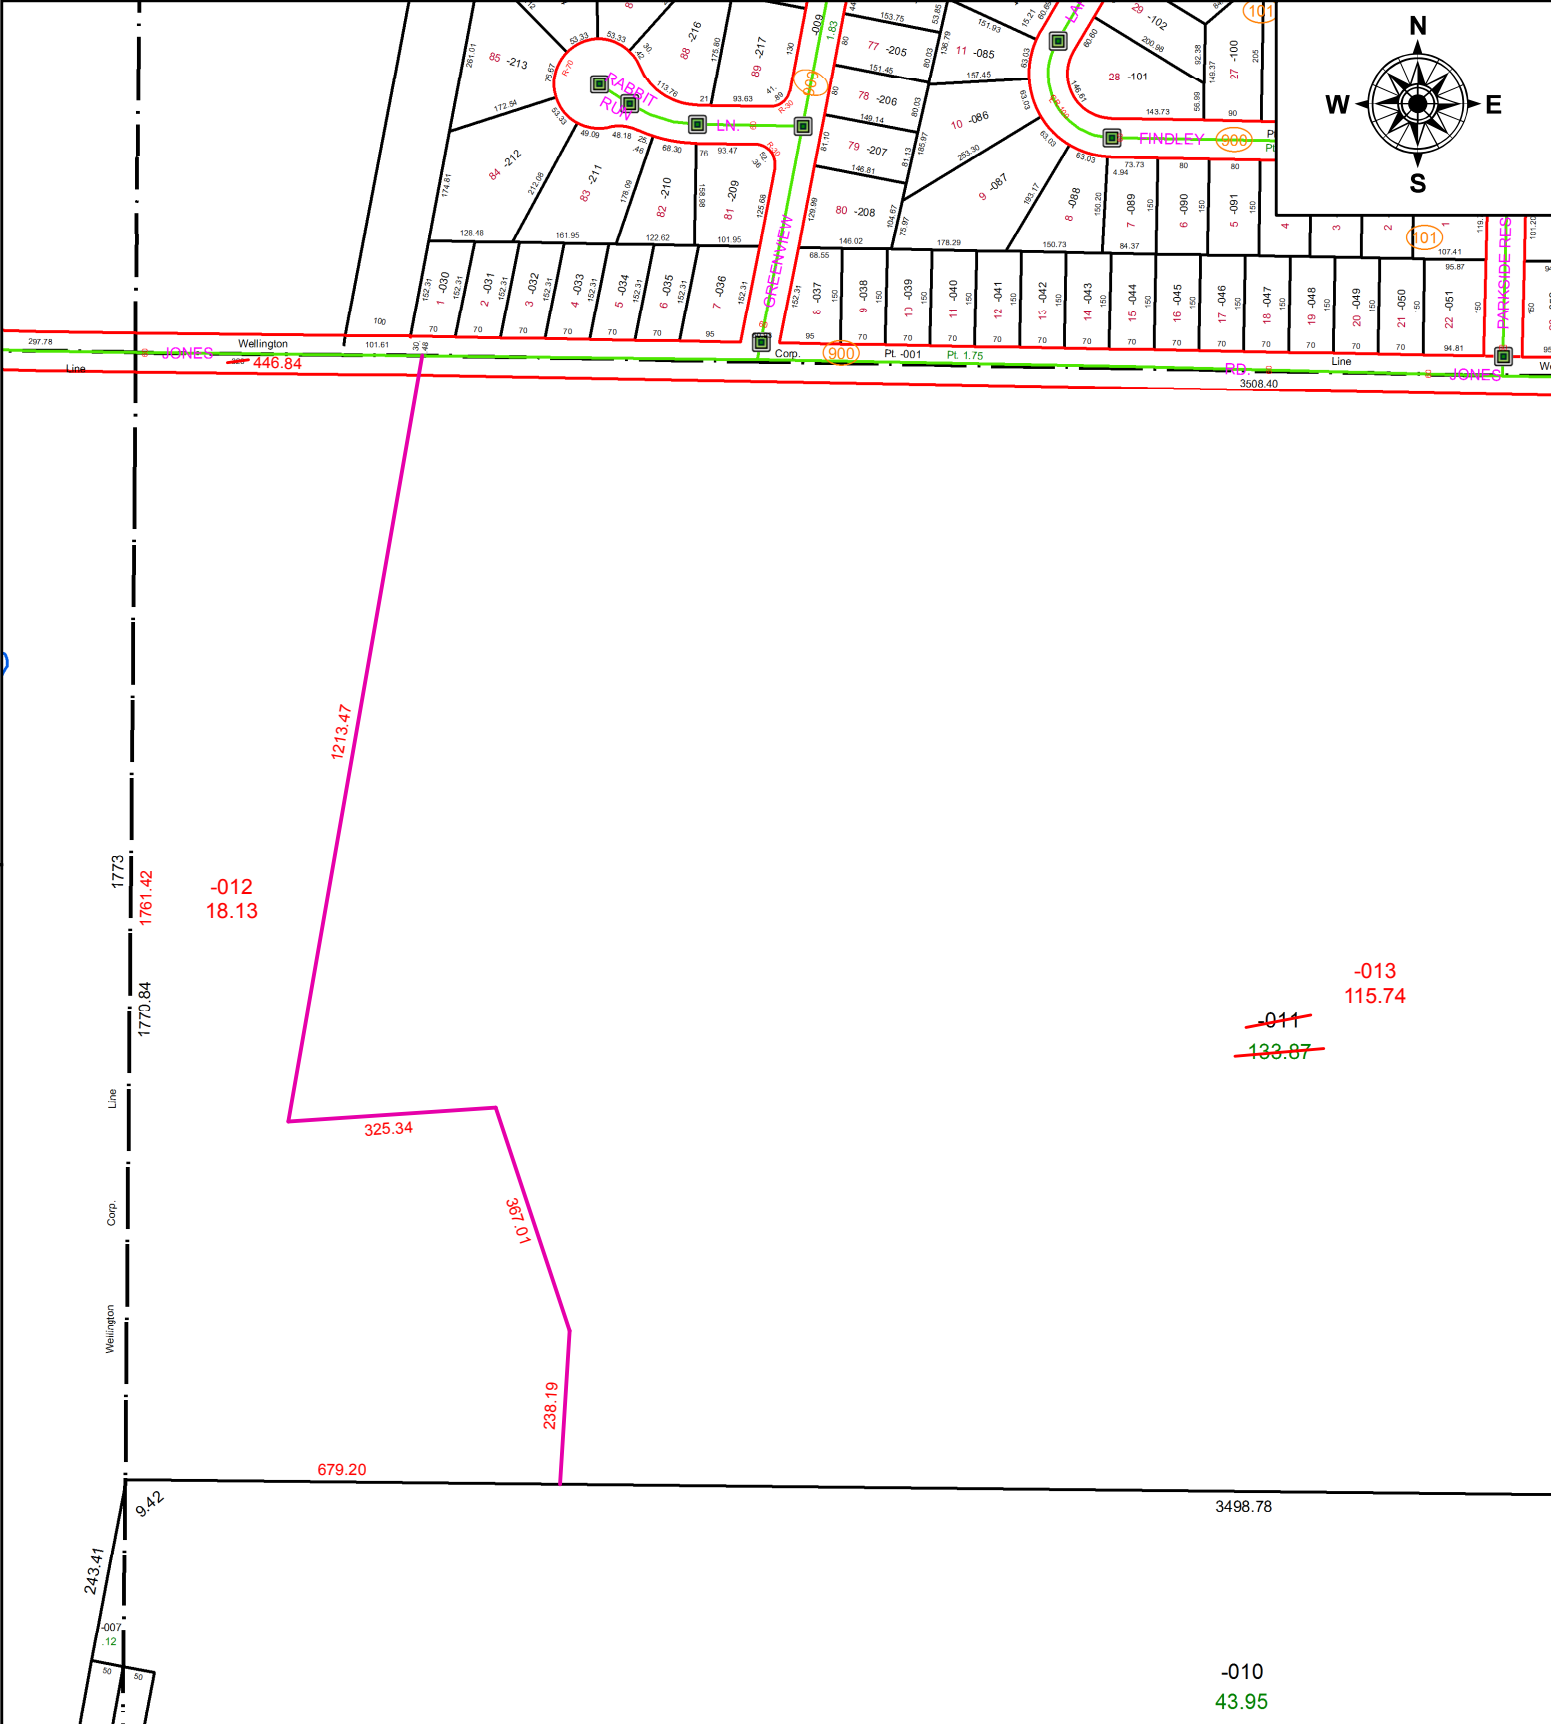

PARENT PARCEL: 18-00-025-000-011  
 CHILD PARCEL: 18-00-025-000-012, -013  
 STARTING POINT: NORTHWEST CORNER OF O.L.25

21-04262

**SPLITS/DEEDS PROCESSED**  
 LORAIN COUNTY TAX MAP DEPARTMENT  
 226 MIDDLE AVE. ELYRIA, OH

SURVEYED BY: JAMES D. WELLERT  
 CLOSURE: 1: 558,312  
 MAP PAGE(S): 18-00-025  
 APPROVED BY: RRM DATE: 2-24-21  
 SCALE: 1" = 300 PRIOR INSTRUMENT: 20020827175