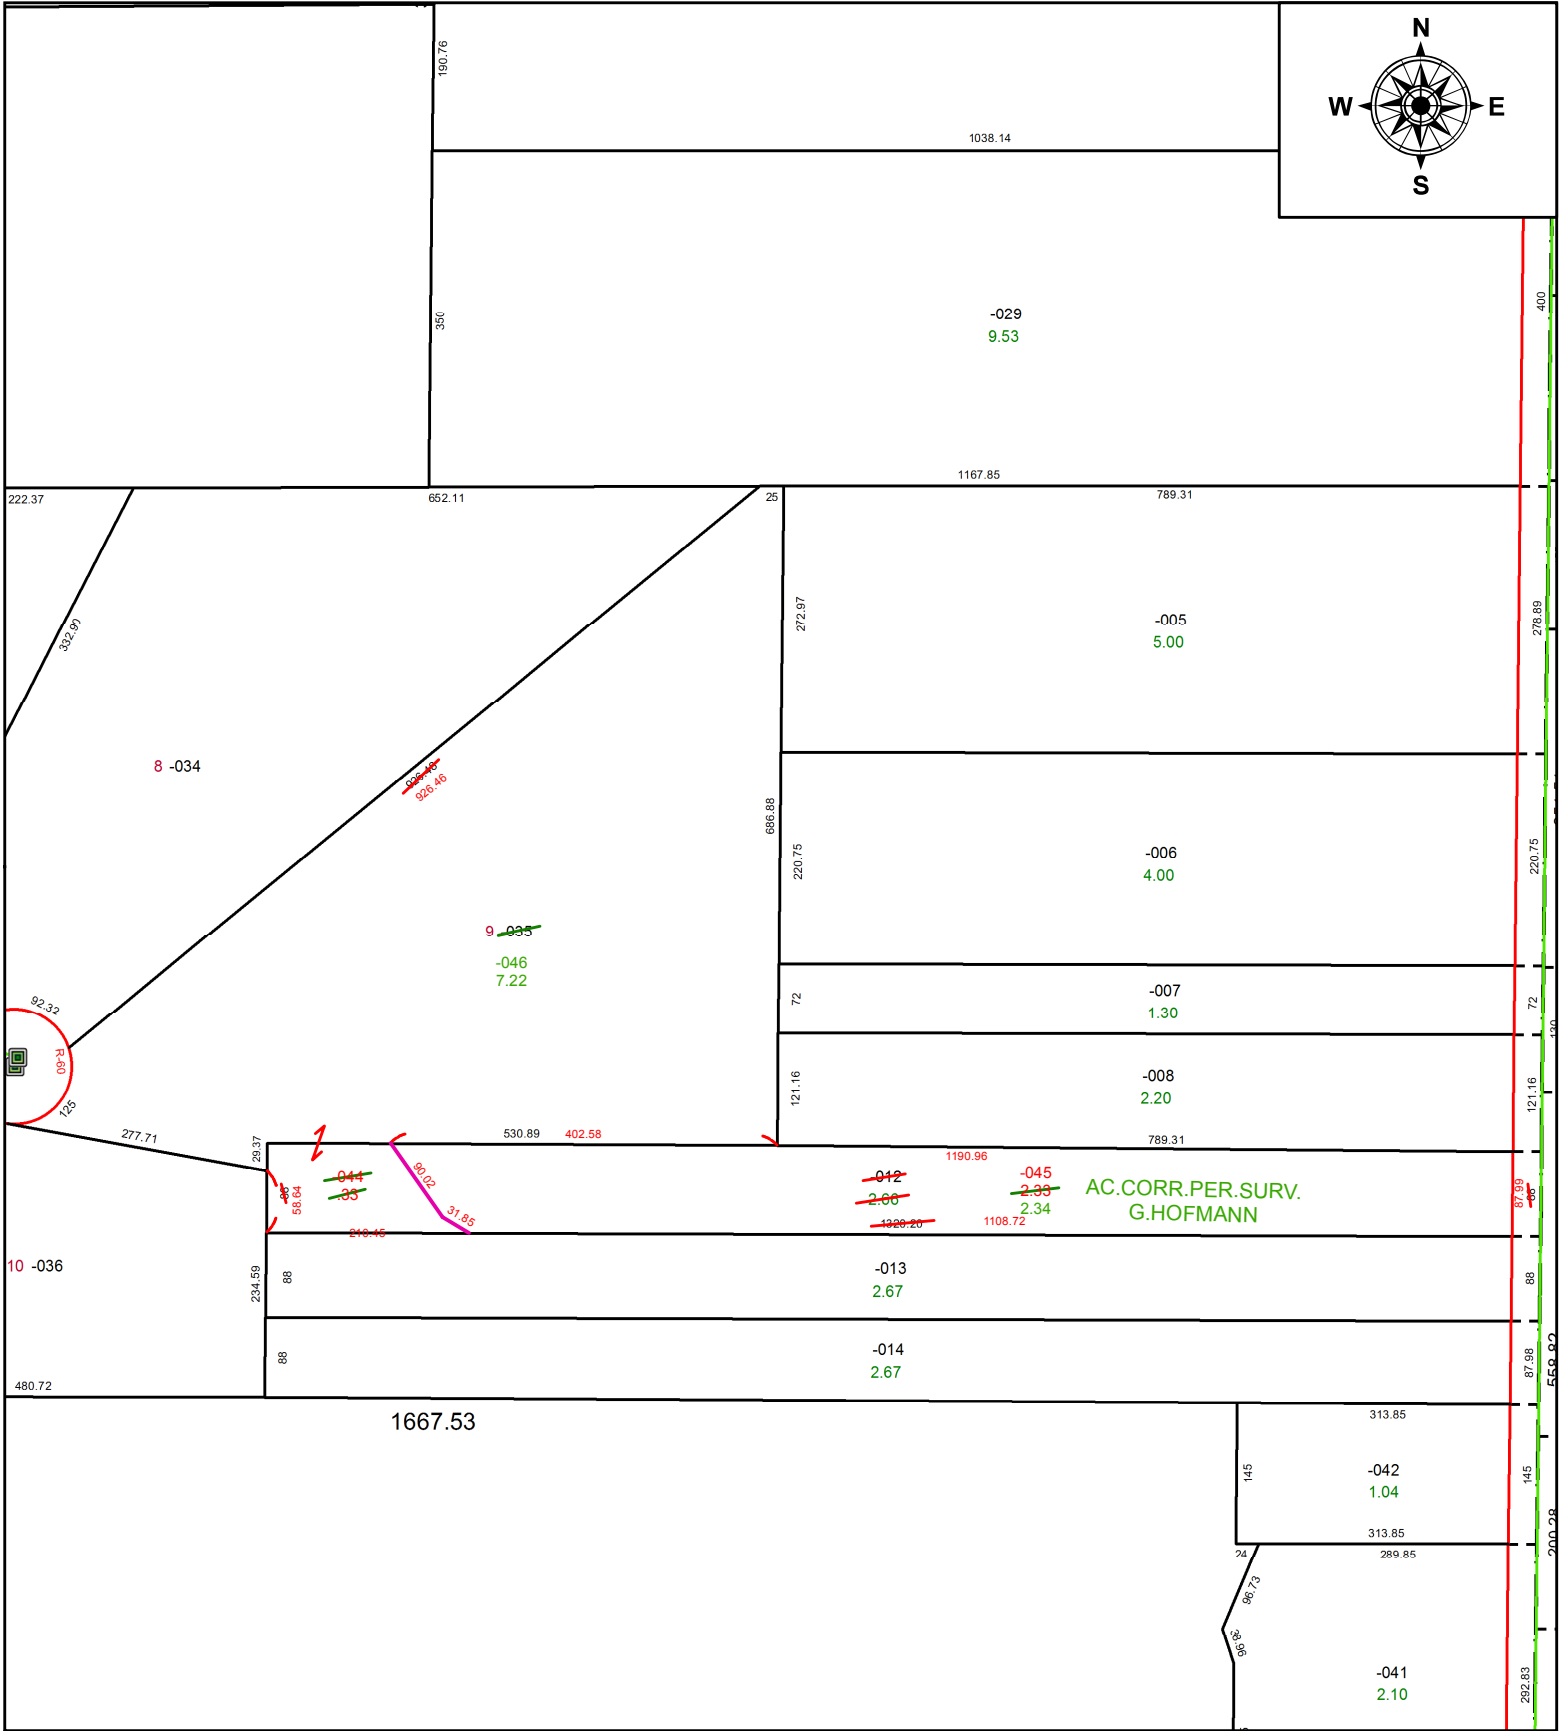

PARENT PARCEL: 12-00-024-000-012, -035
 CHILD PARCEL: 12-00-024-000-044 THRU -046
 STARTING POINT: SOUTHEAST CORNER OF O.L.24

21-04260

 **SPLITS/DEEDS PROCESSED**
 LORAIN COUNTY TAX MAP DEPARTMENT
 226 MIDDLE AVE. ELYRIA, OH

SURVEYED BY: GEORGE A. HOFMANN
CLOSURE: 1:27,449
MAP PAGE(S): 12-00-024
APPROVED BY: RRM **DATE:** 2-26-21
SCALE: 1" = 200 **PRIOR INSTRUMENT:** 19990647956