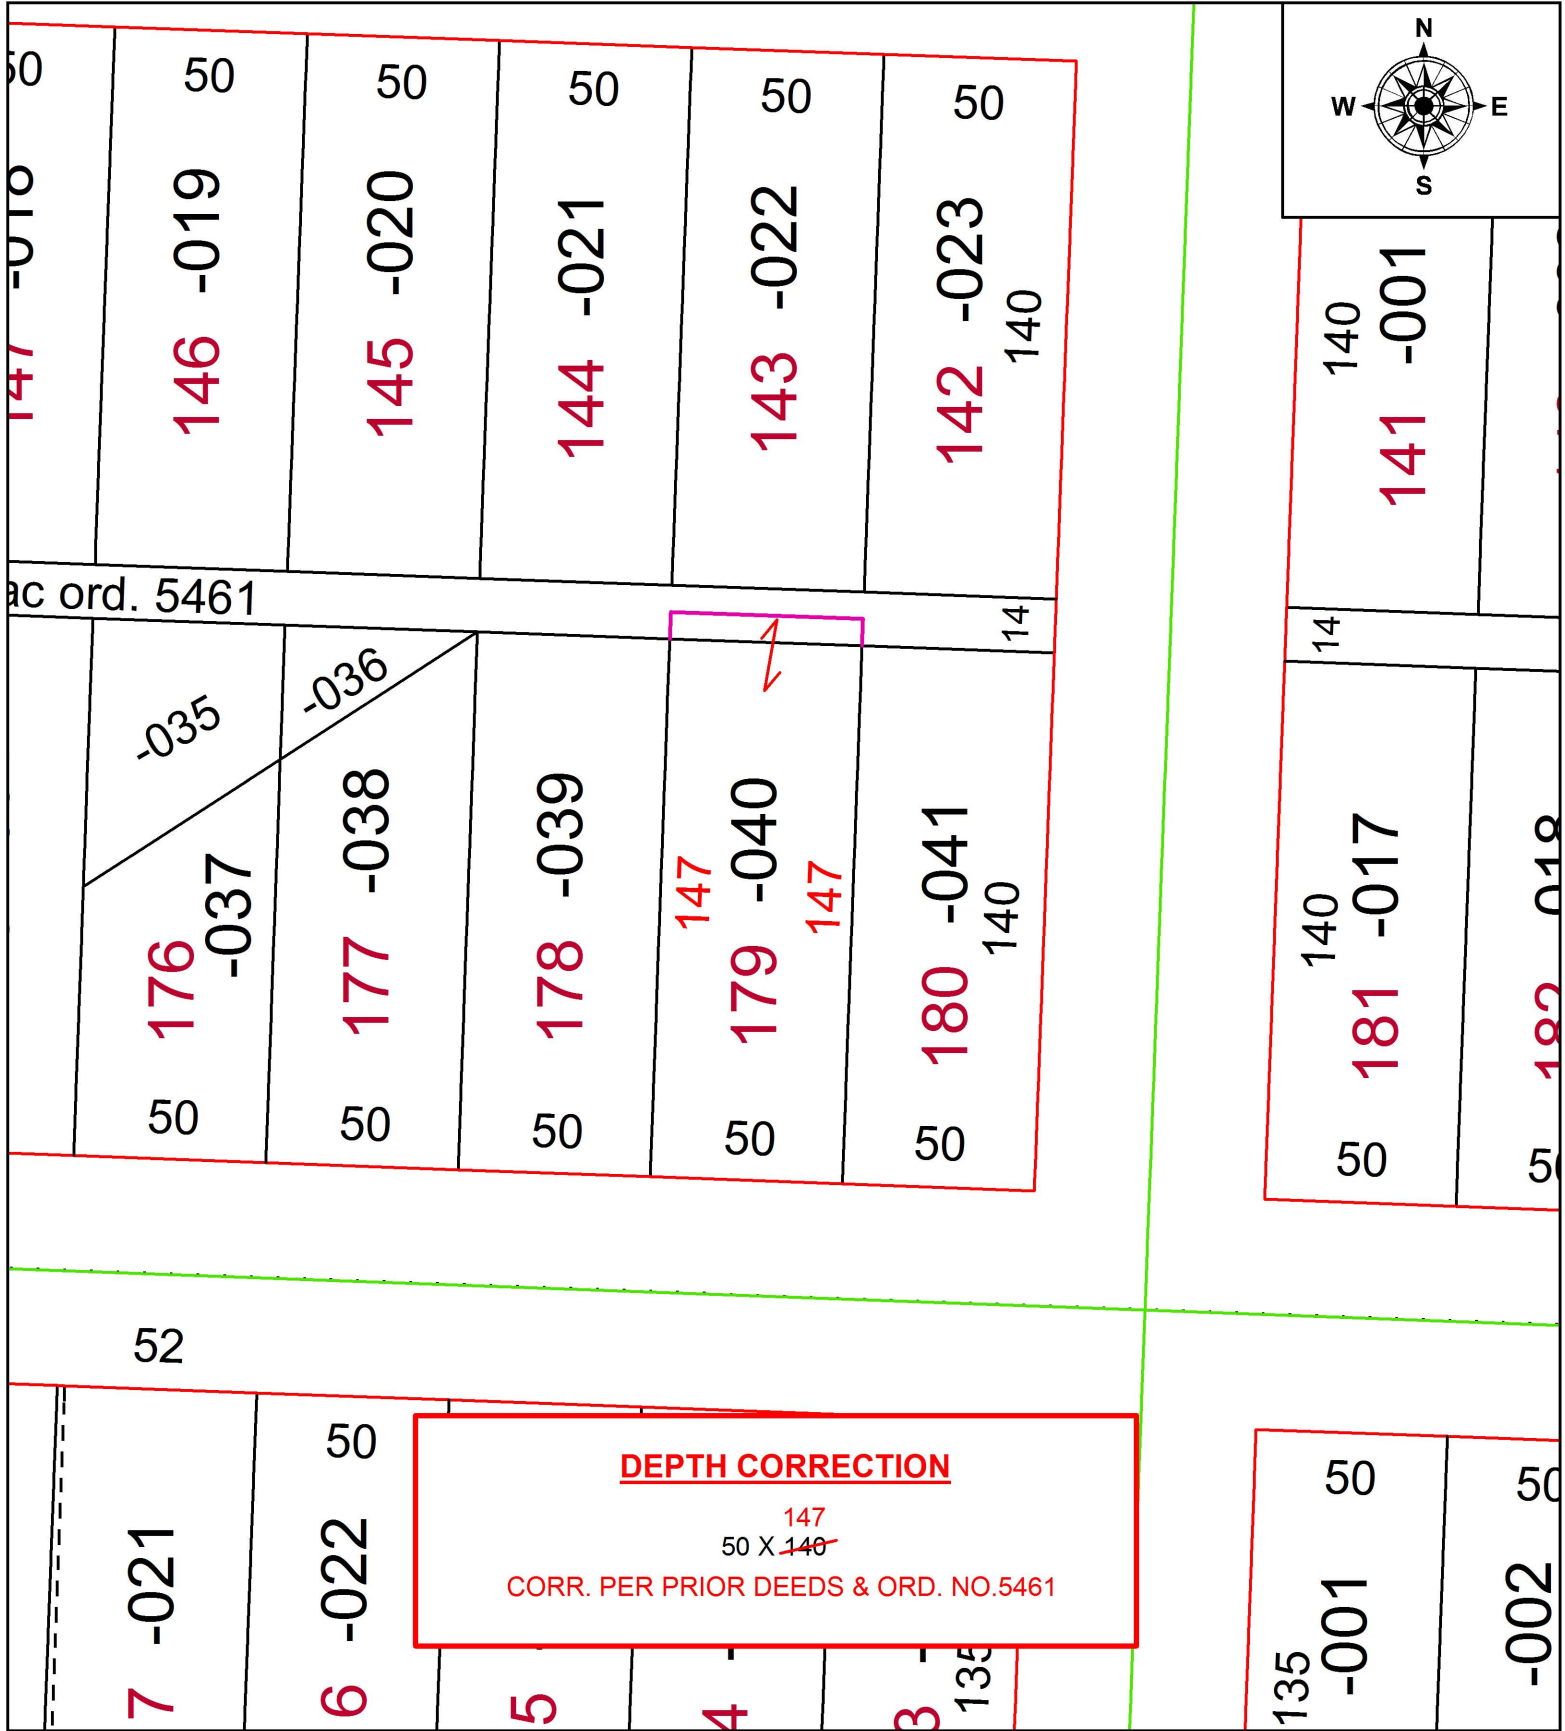

PARENT PARCEL: 03-00-098-127-040

CHILD PARCEL:

STARTING POINT: S/L 179 IN HIGHLAND ADD.

20-04260-C

ac ord. 5461

DEPTH CORRECTION
 147
 50 X ~~140~~
 CORR. PER PRIOR DEEDS & ORD. NO.5461

SPLITS/DEEDS PROCESSED
 LORAIN COUNTY TAX MAP DEPARTMENT
 226 MIDDLE AVE. ELYRIA, OH

SURVEYED BY: _____ N/A
 CLOSURE: _____ N/A
 MAP PAGE(S): _____ 3-00-098
 APPROVED BY: _____ RRM DATE: _____ 1-30-20
 SCALE: _____ 1" = 50 _____ PRIOR INSTRUMENT: _____ 20190726859