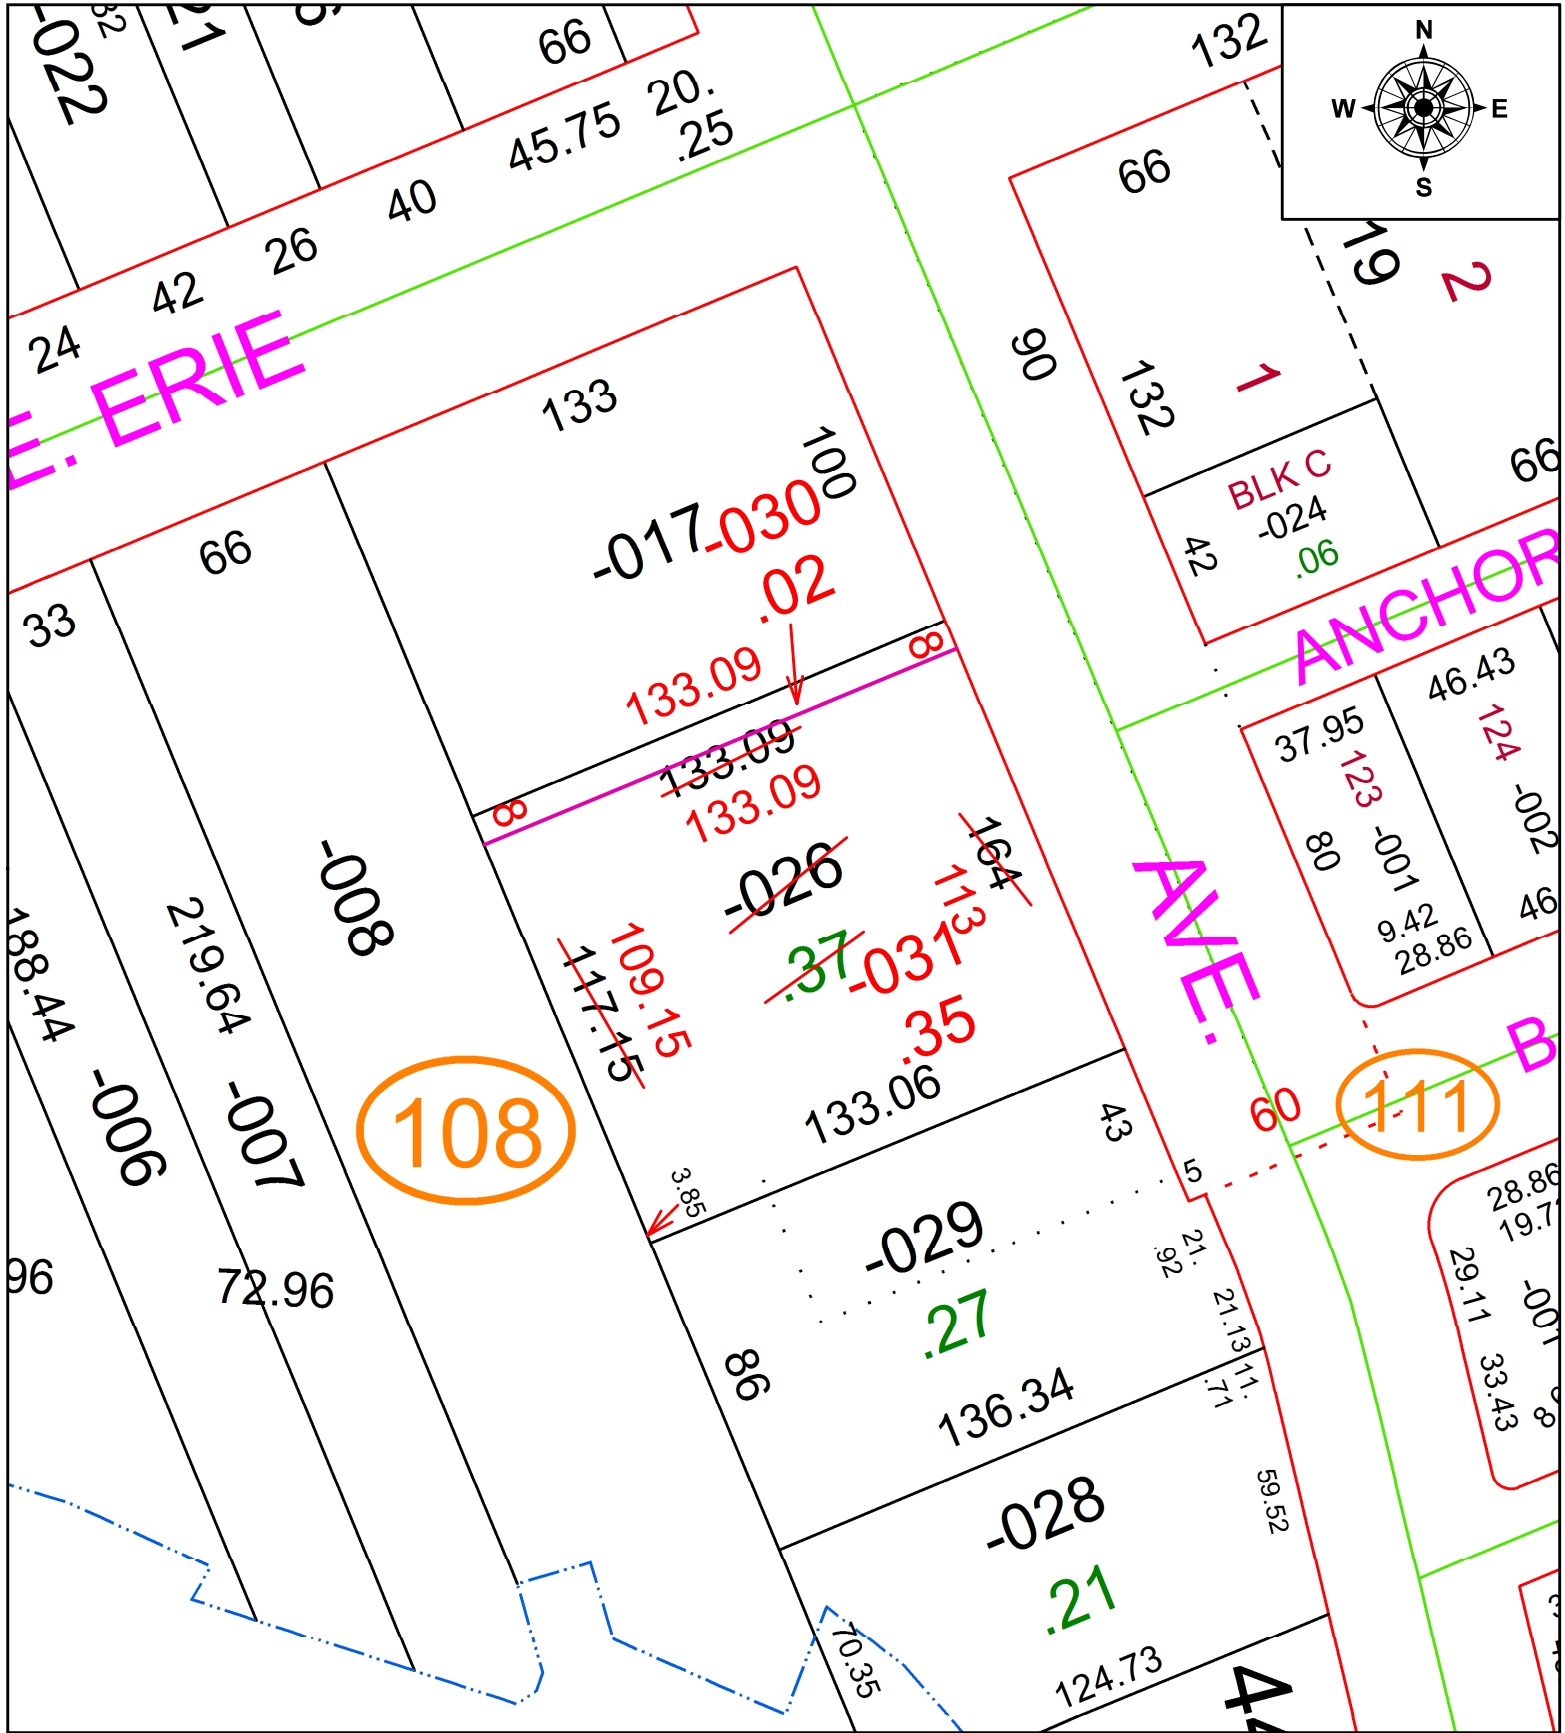

PARENT PARCEL: 02-01-001-108-026

CHILD PARCEL: 02-01-001-108-030, -031

STARTING POINT: INTERSECTION OF C/L OF BASCULE DR. AND C/L OF ARIZONA AVE.

20-04222

SPLITS/DEEDS PROCESSED
 LORAIN COUNTY TAX MAP DEPARTMENT
 226 MIDDLE AVE. ELYRIA, OH

SURVEYED BY: PATRICK A. MCGANNON
 CLOSURE: 1:43,411
 MAP PAGE(S): 2-01-001
 APPROVED BY: RRM DATE: 12-7-20
 SCALE: 1" = 50 PRIOR INSTRUMENT: 20190709248