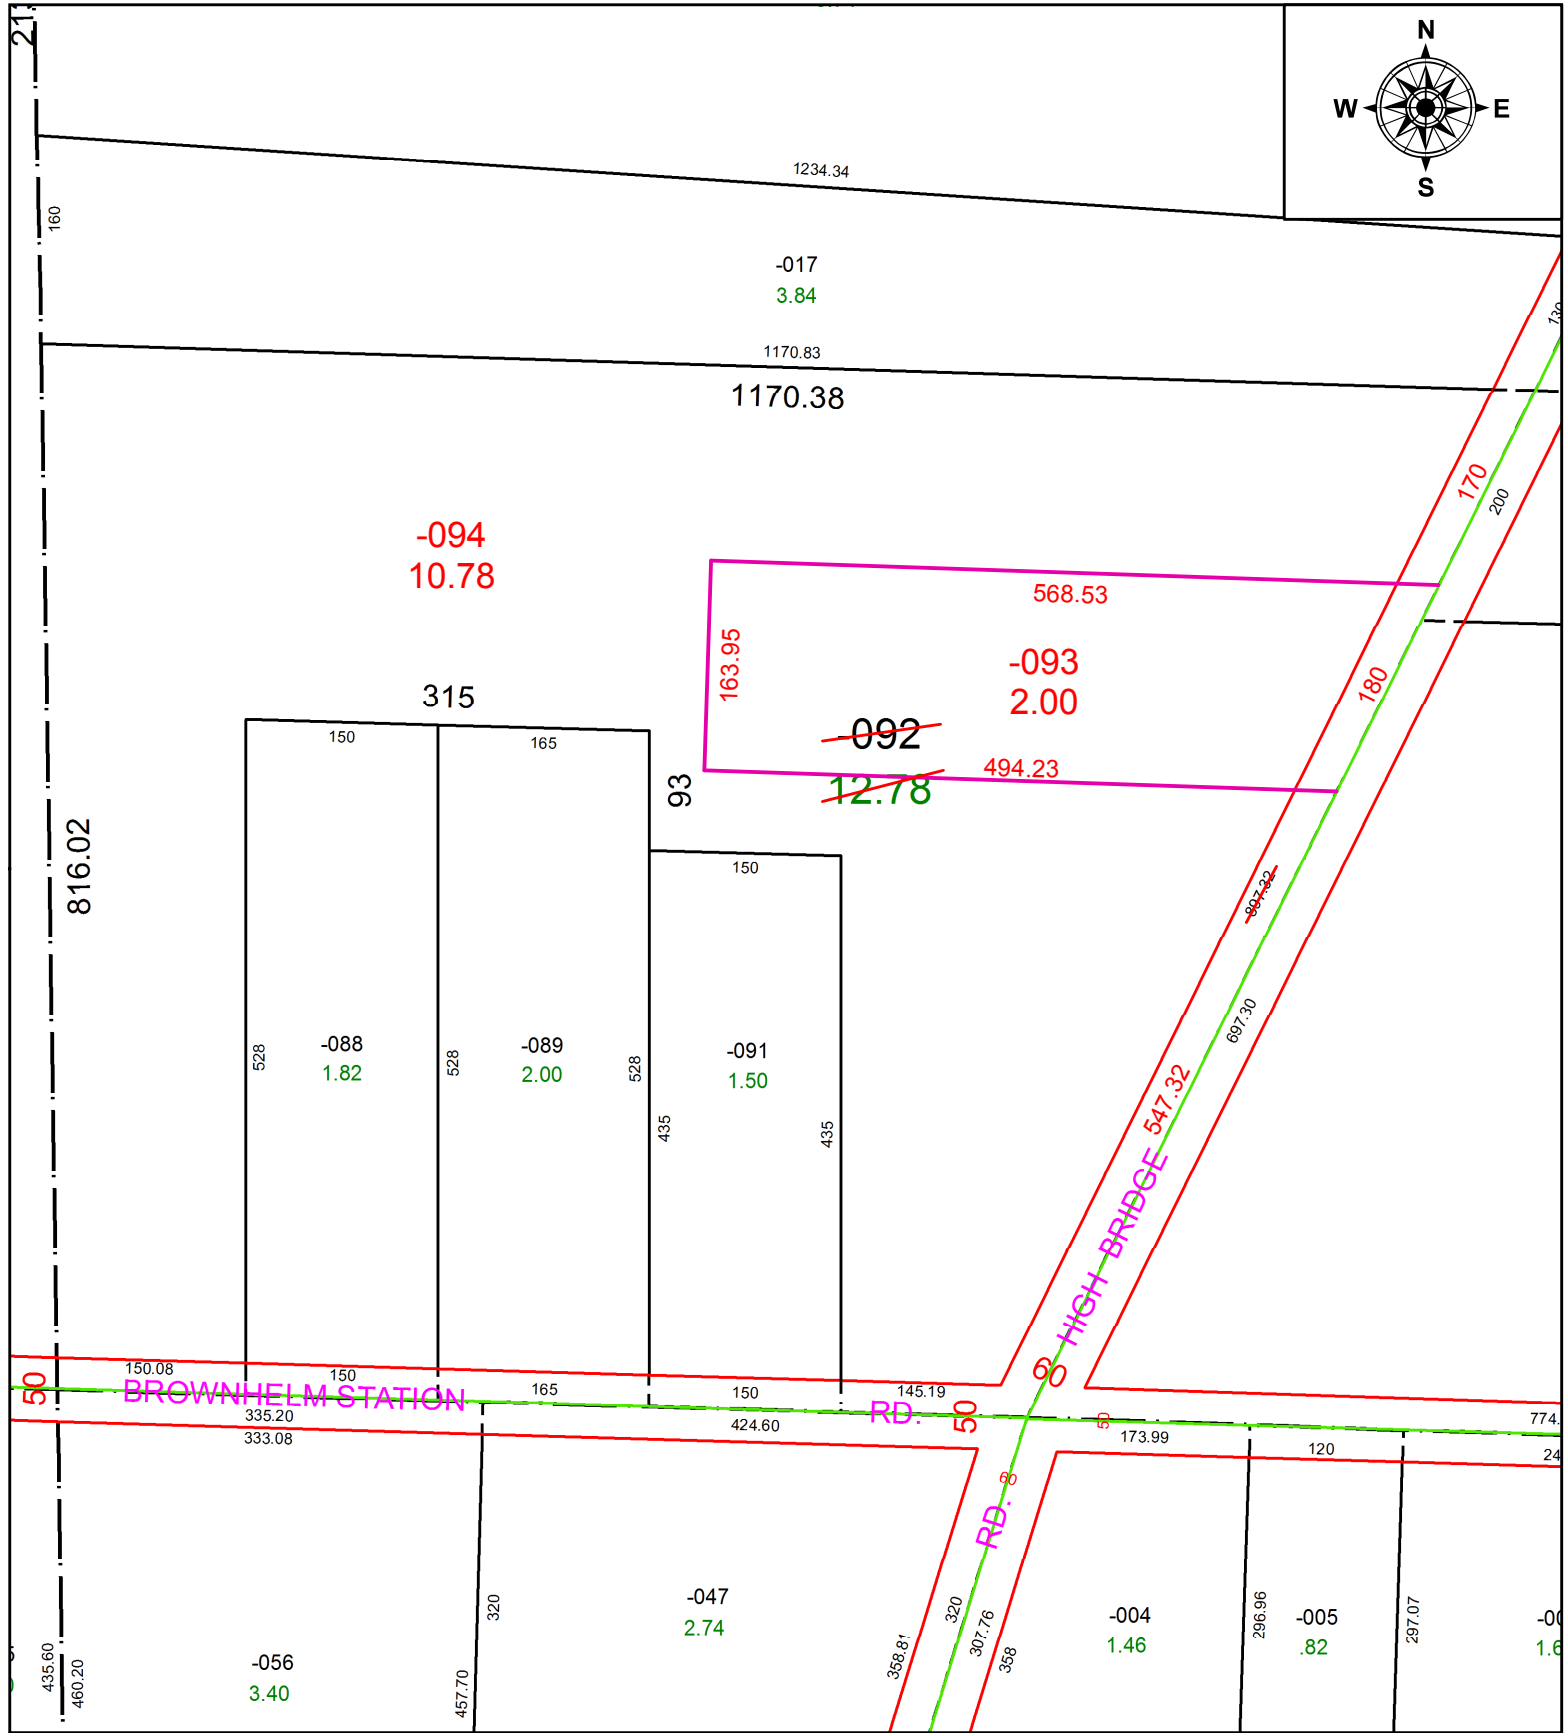

PARENT PARCEL: 01-00-015-000-092

CHILD PARCEL: 01-00-015-000-093, -094

STARTING POINT: SOUTHWEST CORNER OF O.L. 15

20-04220

**SPLITS/DEEDS PROCESSED**  
LORAIN COUNTY TAX MAP DEPARTMENT  
226 MIDDLE AVE. ELYRIA, OH

SURVEYED BY: ALEX E. MARKS

CLOSURE: 1:1,723,556

MAP PAGE(S): 1-00-015

APPROVED BY: RRM DATE: 12-3-20

SCALE: 1" = 150 PRIOR INSTRUMENT: 20200761305