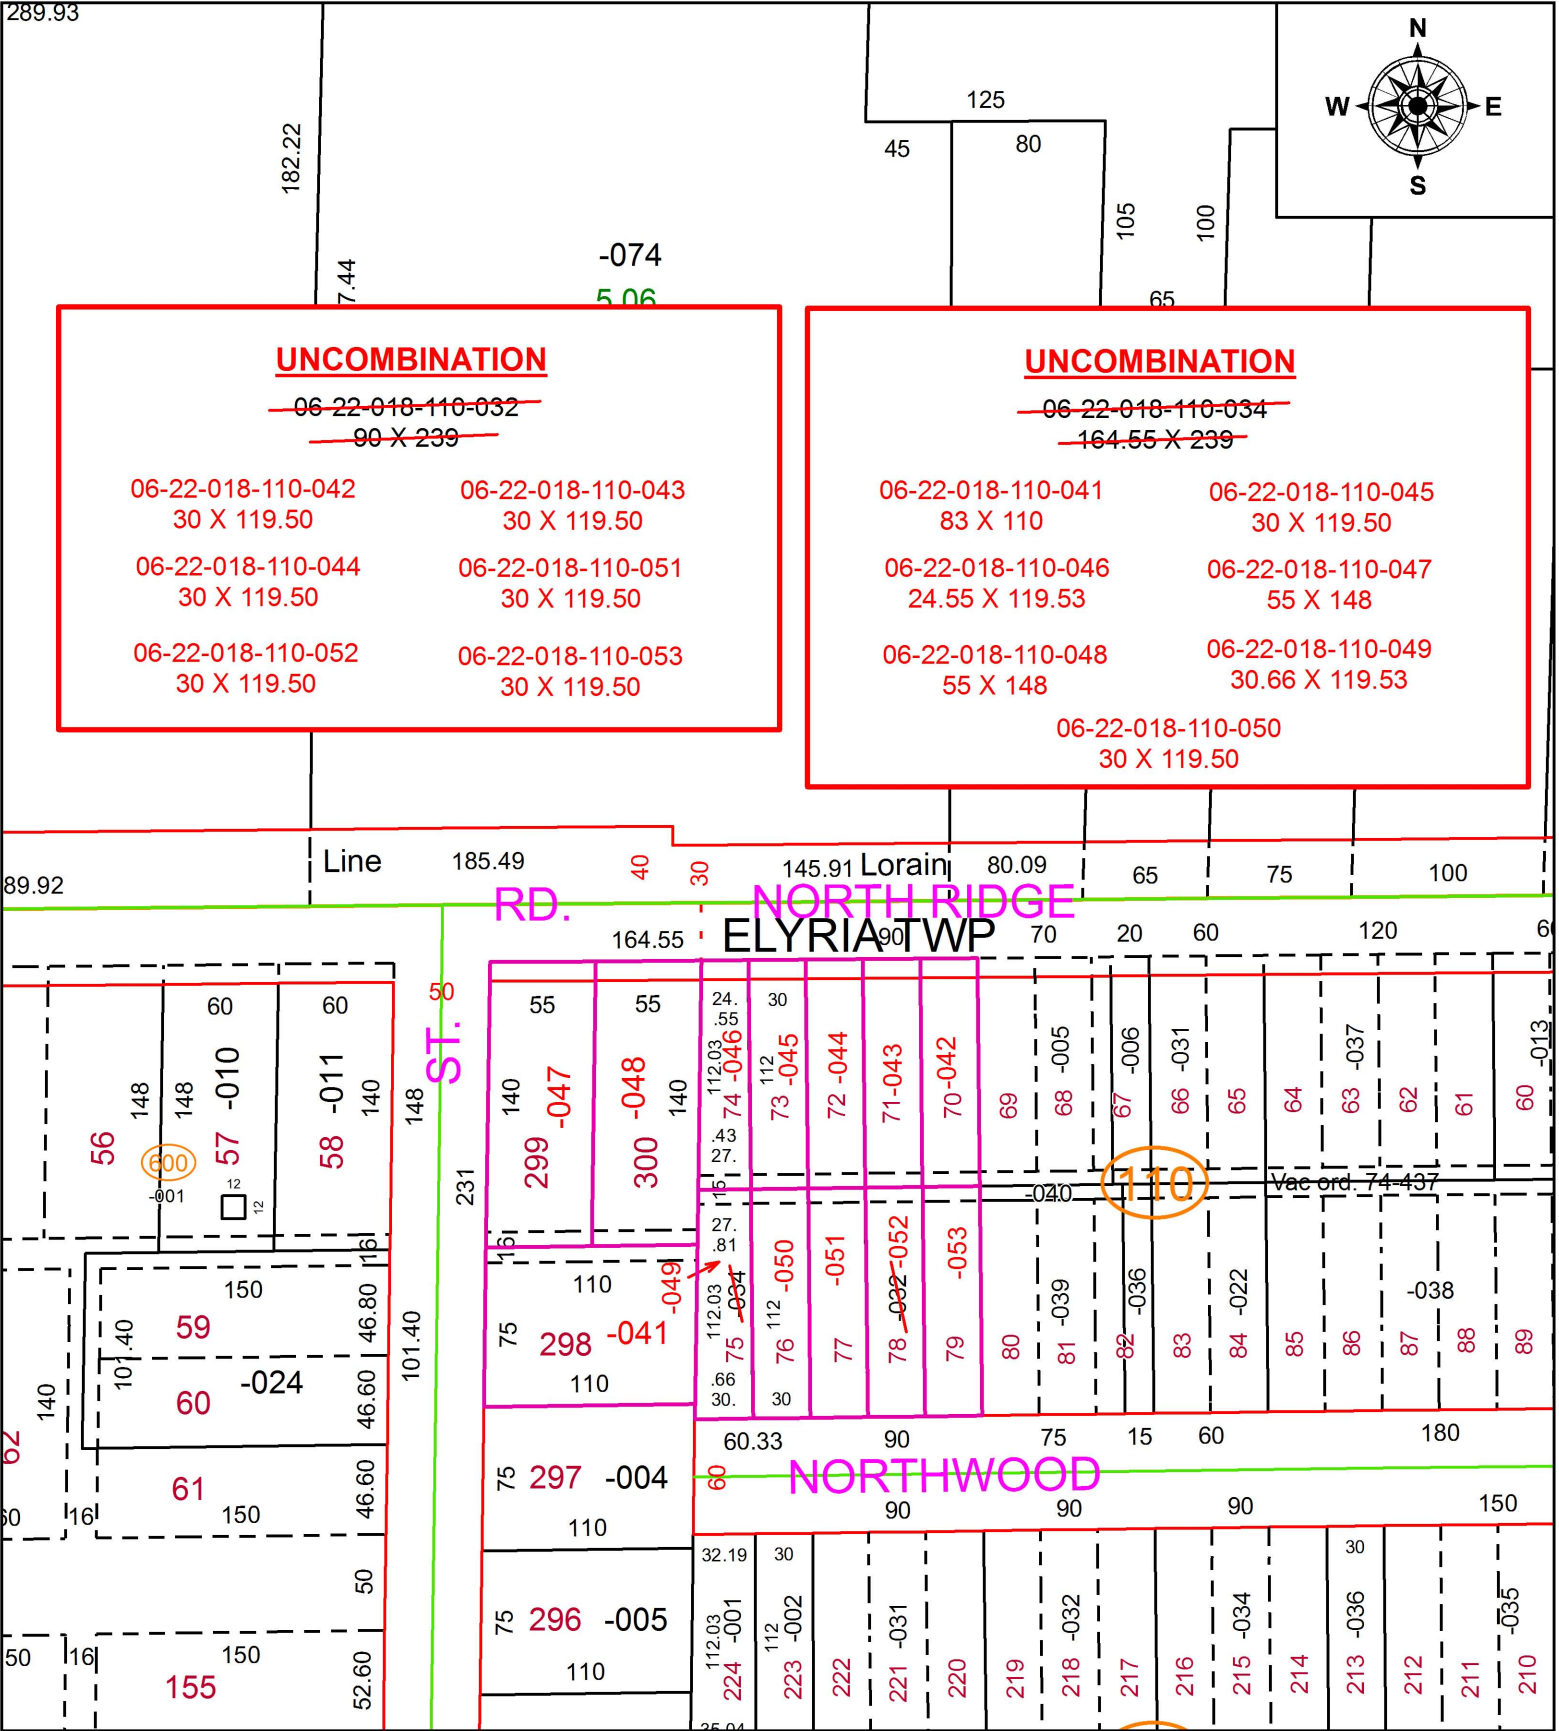

PARENT PARCEL: 06-22-018-110-032, -034
 CHILD PARCEL: 06-22-018-110-041 THRU -053
 STARTING POINT: S/L'S 70 THRU 79 IN CLEAR VIEW SUB. AND S/L'S 298 THRU 300 IN WILBUR HEIGHTS

19-04220-U

SPLITS/DEEDS PROCESSED
 LORAIN COUNTY TAX MAP DEPARTMENT
 226 MIDDLE AVE. ELYRIA, OH

SURVEYED BY: N/A
 CLOSURE: N/A
 MAP PAGE(S): 6-22-018
 APPROVED BY: RRM DATE: 11-6-19
 SCALE: 1" = 100 PRIOR INSTRUMENT: OR 828/797