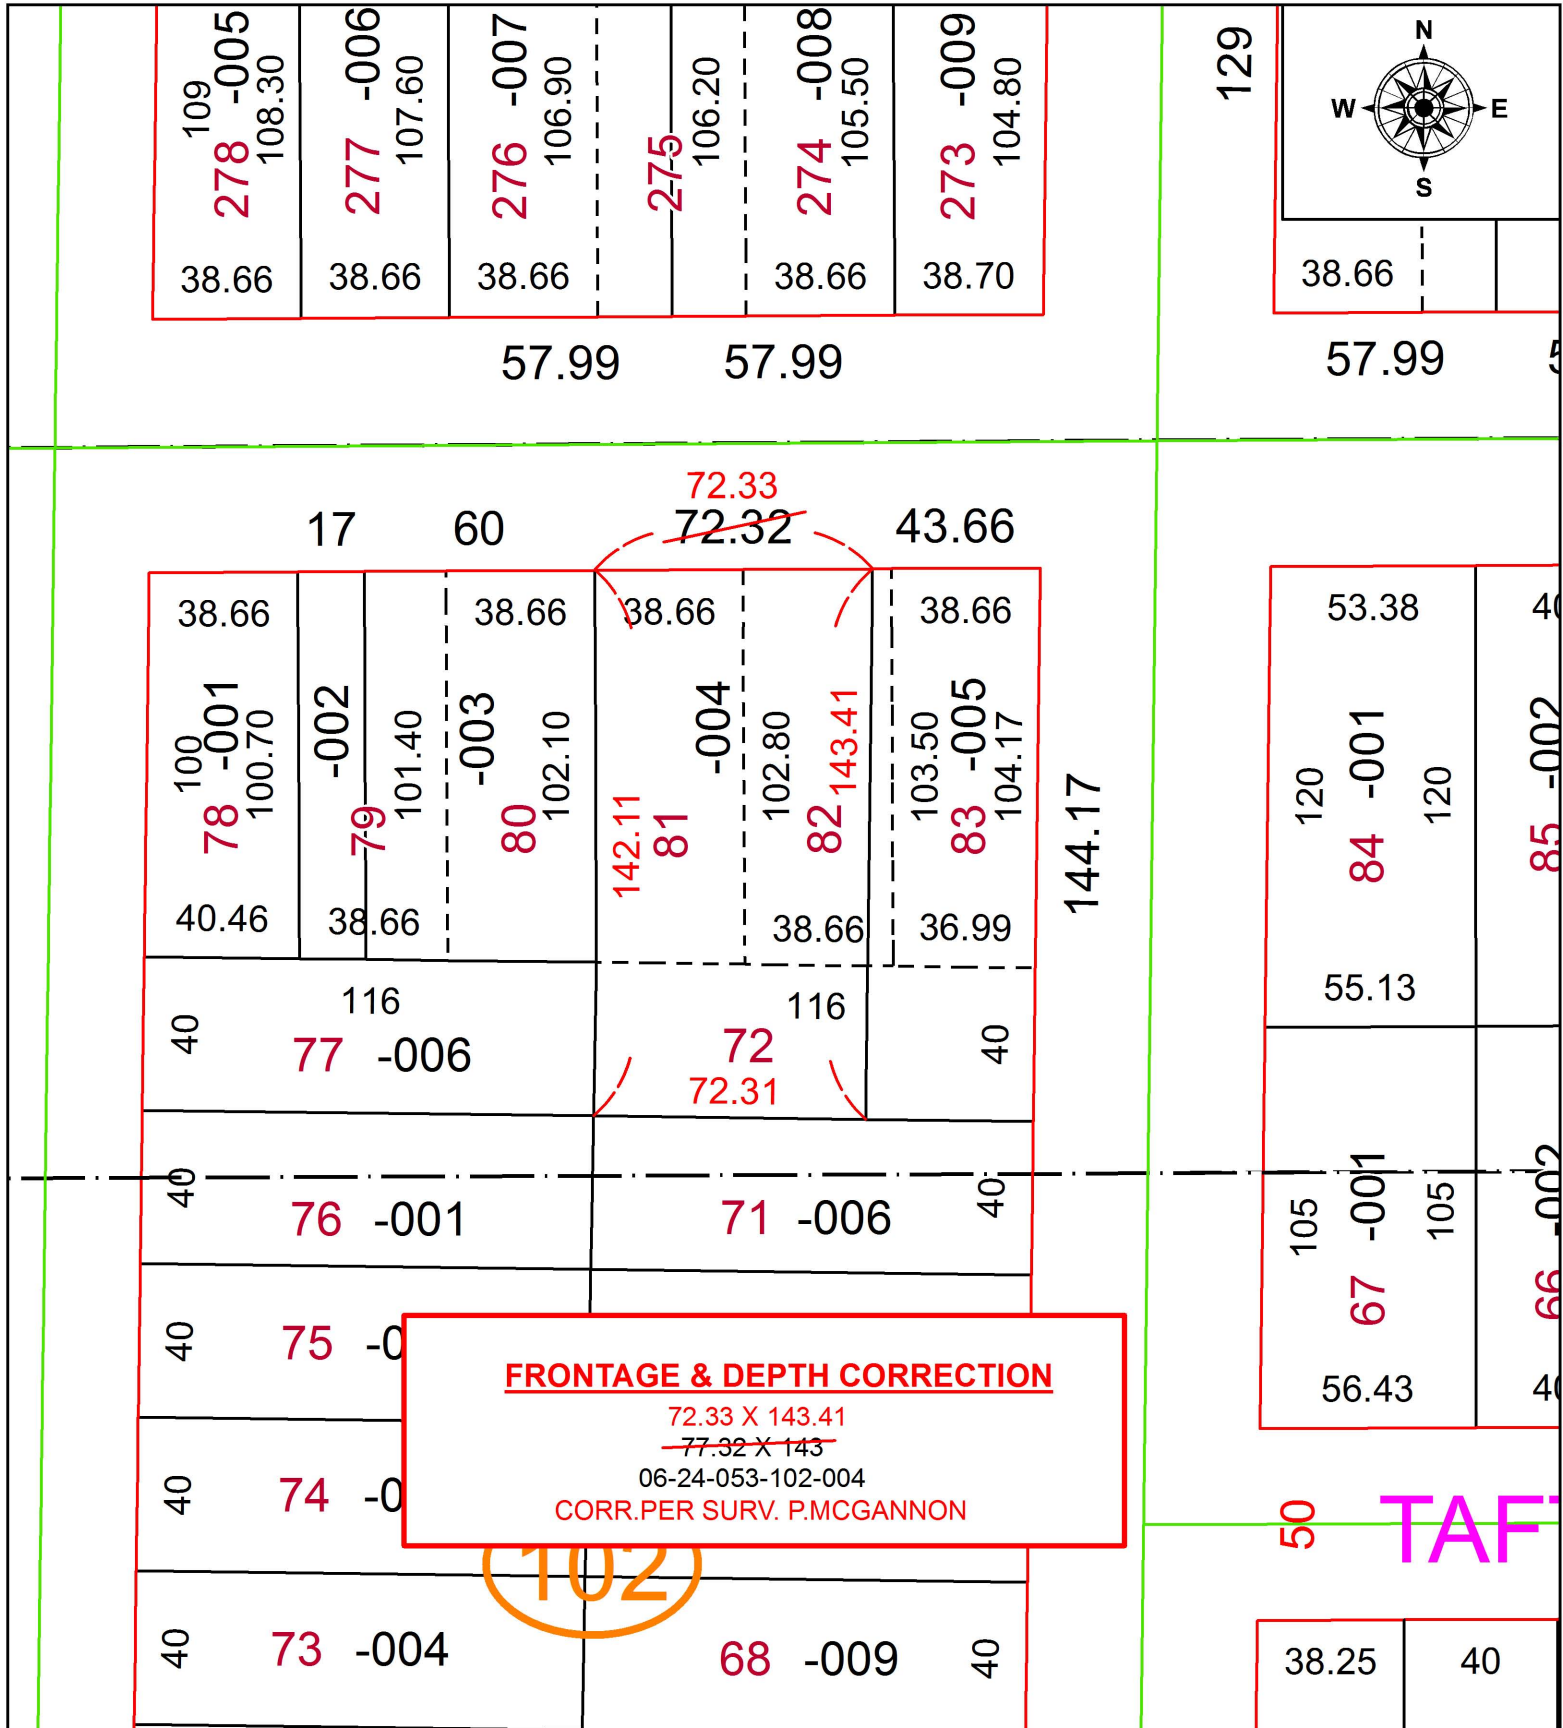

PARENT PARCEL: 06-24-053-102-004

CHILD PARCEL:

STARTING POINT: INTERSECTION OF SOUTH LINE OF FOSTER AVE. AND WEST LINE OF HAYES AVE.

19-04213-D

**SPLITS/DEEDS PROCESSED**  
LORAIN COUNTY TAX MAP DEPARTMENT  
226 MIDDLE AVE. ELYRIA, OH

SURVEYED BY: PATRICK A. MCGANNON

CLOSURE: 1:426,297

MAP PAGE(S): 6-24-053

APPROVED BY: RRM DATE: 10-28-19

SCALE: 1" = 50 PRIOR INSTRUMENT: 20190724099