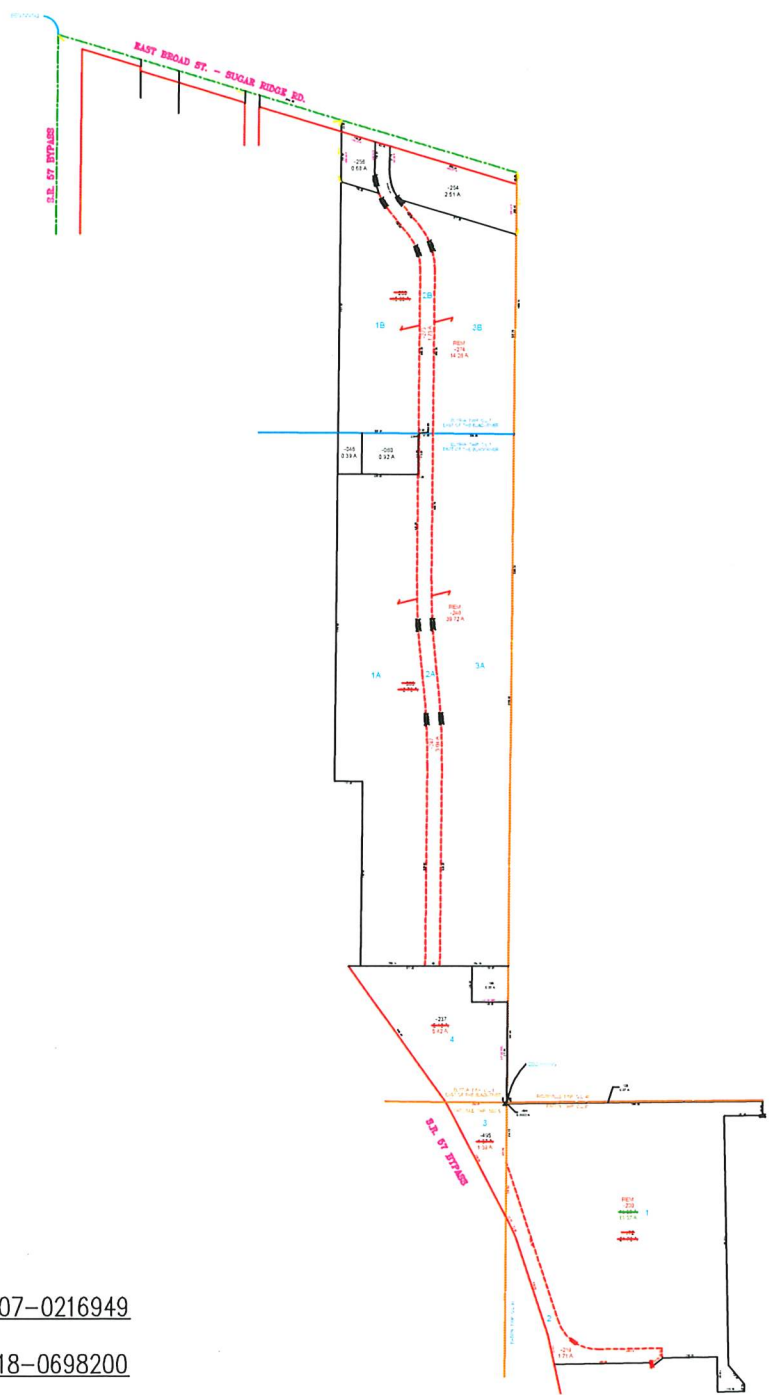

PARENT PARCEL: 06-25-001-000-063, -237, 06-25-007-000-225,
 PARENT PARCEL: 10-00-005-102-495, & 11-00-091-000-172
 CHILD PARCEL: 11-00-091-000-219 & -220, 06-25-001-000-247, -248, & 06-25-007-000-273, -274
 STARTING POINT: N.W. CORNER OF EATON TWP. LOT 91
 STARTING POINT: 1" I.P. MON. BOX, CL OF EAST BROAD ST. & CL OF S.R. 57

20-04206

PRIOR INSTRUMENT: 2007-0216949
 PRIOR INSTRUMENT: 2018-0698200

SPLITS/DEEDS PROCESSED

LORAIN COUNTY TAX MAP DEPARTMENT
 226 MIDDLE AVE. ELYRIA, OHIO

SURVEYED BY: I. BIXLER
 CLOSURE: 0.01 : 10,000
 MAP PAGE(S): XX-XX-XXX
 APPROVED BY: TJS DATE: 11/19/2020
 SCALE: 1" = 800