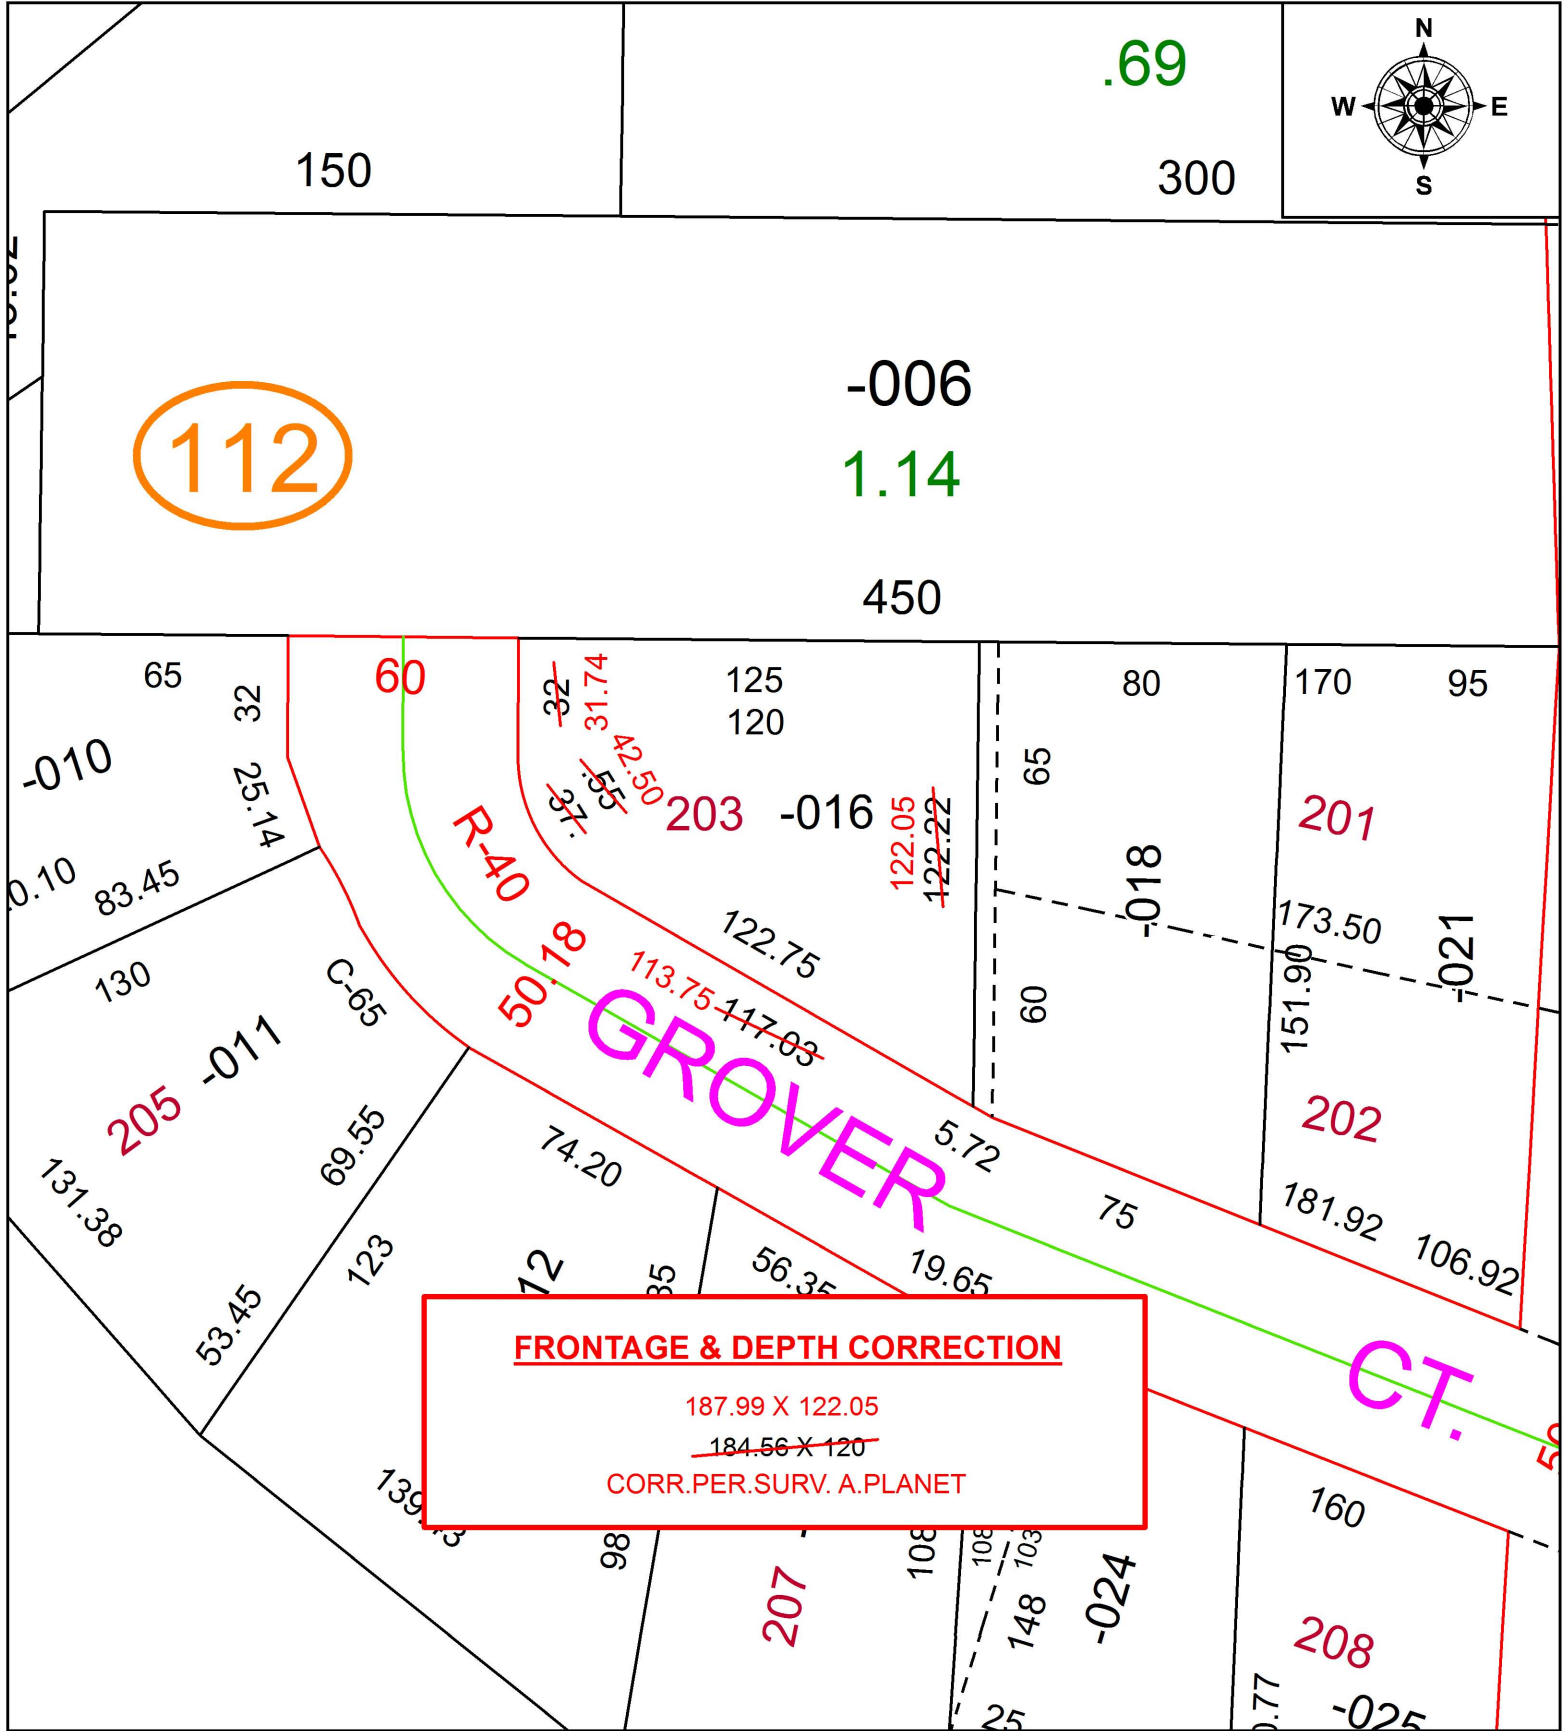

PARENT PARCEL: 10-00-015-112-016

CHILD PARCEL:

STARTING POINT: NORTHWEST CORNER OF S/L 203 IN BRENTWOOD ALLOTMENT NO.5

19-04205-C

SPLITS/DEEDS PROCESSED
 LORAIN COUNTY TAX MAP DEPARTMENT
 226 MIDDLE AVE. ELYRIA, OH

SURVEYED BY: ANDREW G. PLANET
 CLOSURE: 1:99,700
 MAP PAGE(S): 10-00-015
 APPROVED BY: RRM DATE: 10-16-19
 SCALE: 1" = 50' PRIOR INSTRUMENT: 20130489603